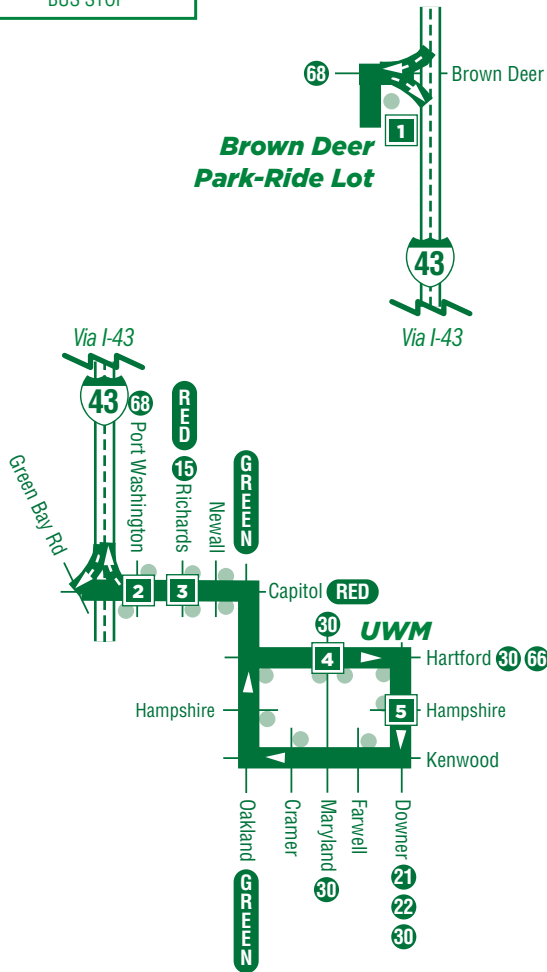

49U

-  TIME POINT
-  CONNECTING ROUTE
-  REGULAR BUS STOP

To read our **Title VI policy** regarding passenger rights and to learn how to make a complaint, visit **RideMCTS.com**.

49U

BROWN DEER UBUS

SERVING:

- University of Wisconsin - Milwaukee
- Brown Deer Park-Ride Lot

EFFECTIVE
August 30, 2021

SERVICE HOURS

Weekdays

Fall and Spring Semesters School Days Only

Please only take **ONE** timetable. For the most up-to-date route, schedule and fare information, visit:

Brown Deer East Lot	Port Washington @ Capitol	Capitol @ Richards	Hartford @ Maryland (Library)	Downer @ Hampshire
2396	8069	1027	260	263
1	2	3	4	5
7:14	7:26	7:28	7:37	7:40
8:13	8:25	8:27	8:36	8:39
9:12	9:23	9:25	9:34	9:37
10:11	10:22	10:24	10:33	10:36
11:07	11:18	11:20	11:29	11:32
12:05	12:16	12:18	12:27	12:30
1:05	1:16	1:18	1:27	1:30
2:07	2:18	2:20	2:29	2:32
3:09	3:20	3:22	3:31	3:34
4:11	4:23	4:25	4:34	4:37
5:14	5:26	5:28	5:37	5:40

NOTES: Boldface times are PM.

WESTBOUND	WEEKDAYS		
-----------	----------	--	--

Downer @ Hampshire	Capitol @ Richards	Port Washington @ Capitol	Brown Deer East Lot
263	6064	6067	2396
5	3	2	1
7:45	7:55	7:57	8:06
8:45	8:56	8:58	9:07
9:45	9:56	9:58	10:07
10:41	10:52	10:54	11:03
11:36	11:48	11:50	12:01
12:36	12:48	12:50	1:01
1:38	1:50	1:52	2:03
2:40	2:52	2:54	3:05
3:42	3:54	3:56	4:07
4:45	4:55	4:57	5:10
5:55	6:05	6:07	6:17