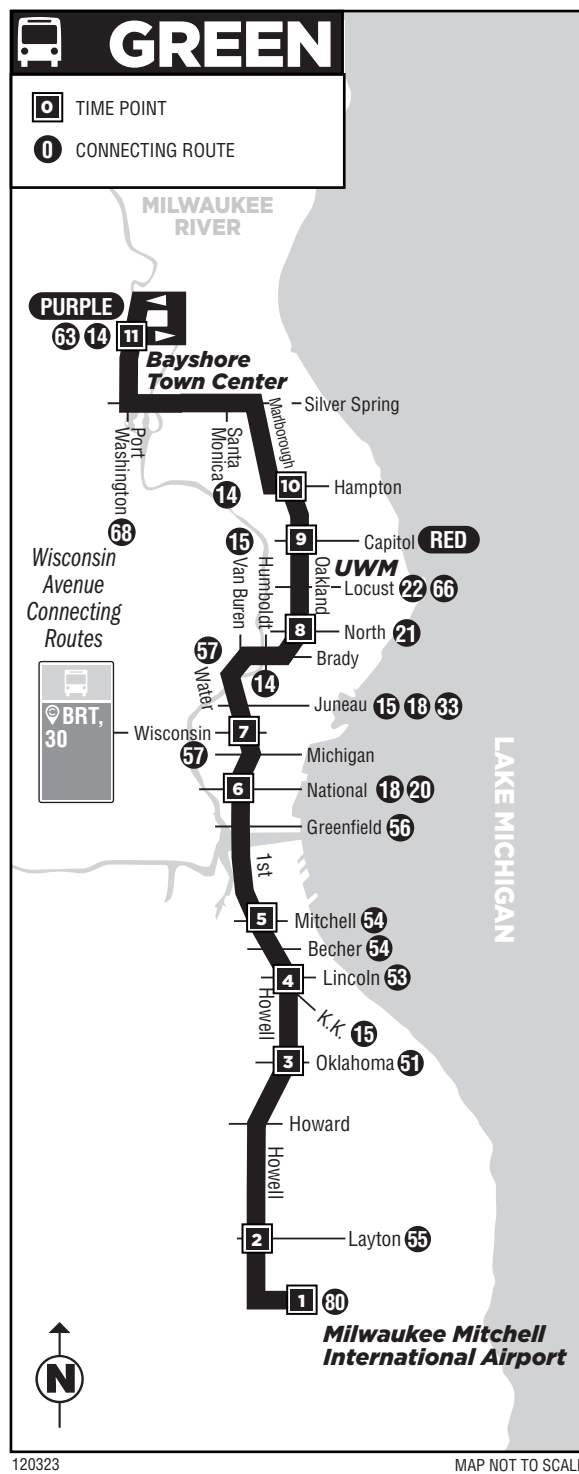

SERVING:

- Bayshore Town Center
- UWM
- Milwaukee Mitchell International Airport

EFFECTIVE December 3, 2023

SERVICE HOURS

Weekdays
2:40 AM - 3:05 AM

Saturdays
4:49 AM - 3:19 AM

Sundays/Holidays*
4:29 AM - 3:02 AM

Please only take **ONE** timetable. For the most up-to-date route, schedule and fare information, visit:

RideMCTS.com • 414-344-6711

Information subject to change without notice. Please recycle

120323 MAP NOT TO SCALE

Greenline Northbound	Greenline Southbound
7168	7168
1	1
3:30	3:22
3:50	3:42
4:13	4:04
4:36	4:27
4:58	4:50
5:18	5:10
5:39	5:31
5:52	5:44
6:05	5:57
6:18	6:10
6:32	6:24
6:46	6:38
7:00	6:52
7:14	7:06
7:28	7:20
7:42	7:34
7:55	7:47
8:08	7:60
8:21	7:73
8:34	7:86
8:48	7:99
9:02	8:13
9:16	8:27
9:30	8:41
9:44	8:55
9:58	9:09
10:11	9:22
10:25	9:36
10:39	9:50
10:53	10:04
11:07	10:18
11:22	10:32
11:36	10:46
11:51	11:00
12:04	11:14
12:18	11:28
12:32	11:42
12:47	11:56
1:01	12:10
1:16	12:24
1:31	12:38
1:46	12:52
2:01	1:06
2:16	1:20
2:31	1:34
2:46	1:48
3:00	2:02
3:14	2:16
3:29	2:30
3:44	2:44
3:59	2:58
4:14	3:12
4:29	3:26
4:44	3:40
4:59	3:54
5:14	4:08
5:29	4:22
5:46	4:39
6:08	4:61
6:26	4:79
6:43	4:97
7:00	5:15
7:20	5:35
7:48	5:55
8:16	6:15
8:43	6:42
9:11	7:10
9:39	7:38
10:07	8:06
10:35	8:34
11:03	9:02
11:31	9:49
11:59	10:36
12:26	11:23
12:53	12:10
1:21	12:57
1:49	13:44
2:17	14:31
1	1
7168	7168
1	1

NOTES: Boldface times are PM.

Greenline Northbound	Greenline Southbound
1333	1333
8	8
4:08	3:59
4:28	4:19
4:51	4:42
5:14	5:05
5:36	5:27
5:59	5:50
6:20	6:11
6:33	6:24
6:46	6:37
6:59	6:50
7:13	7:04
7:27	7:18
7:41	7:32
7:55	7:46
8:09	7:60
8:23	7:74
8:36	7:87
8:49	8:00
9:02	8:13
9:15	8:26
9:29	8:40
9:43	8:54
9:57	9:07
10:11	9:21
10:25	9:35
10:39	9:49
10:53	10:03
11:07	10:17
11:21	10:31
11:35	10:45
11:49	10:59
12:04	11:13
12:18	11:27
12:33	11:41
12:47	11:55
1:01	12:09
1:16	12:23
1:31	12:37
1:46	12:51
2:01	1:05
2:16	1:19
2:31	1:33
2:46	1:47
3:00	2:01
3:14	2:15
3:29	2:29
3:44	2:43
3:59	2:57
4:14	3:11
4:29	3:25
4:44	3:39
4:59	3:53
5:14	4:07
5:29	4:21
5:46	4:35
6:08	4:57
6:26	5:15
6:43	5:33
7:00	5:51
7:20	6:09
7:48	6:27
8:16	6:45
8:43	7:03
9:11	7:21
9:39	7:39
10:07	7:57
10:35	8:15
11:03	8:33
11:31	8:51
11:59	9:09
12:26	9:27
12:53	9:45
1:21	10:03
1:49	10:21
2:17	10:39
8	8
1333	1333
8	8

NOTES: Boldface times are PM.

HOW TO USE THIS ROUTE GUIDE

1. Open the schedule and locate the direction of travel and day of the week you wish to travel. Find the intersection closest to where you want to catch the bus.
2. Look down the column of this intersection and timepoint for your departure time for that stop. Regular print means AM times and bold print means PM times.
3. Read horizontally along the line that lists your departure time to determine when you will arrive at your destination.
4. To plan your return trip, look at the reverse direction of travel on your schedule and follow these same steps. Please note that on most routes, the stop for your return trip will be located across the street from the stop where you boarded the bus.
5. When you see a bus approaching, look at the electronic destination sign above the front windshield to verify the route number and final destination match those given in your route guide.

FOR MORE SCHEDULE AND MAP INFORMATION OR DETOUR UPDATES:

Visit us on the web at: RideMCTS.com

Follow us on Twitter: @RideMCTS

Like us on Facebook: facebook.com/RideMCTS

Guía fácil para tomar autobús ahora disponibles. Busque su copia en los racks de visualización a lo largo de Milwaukee o visite RideMCTS.com