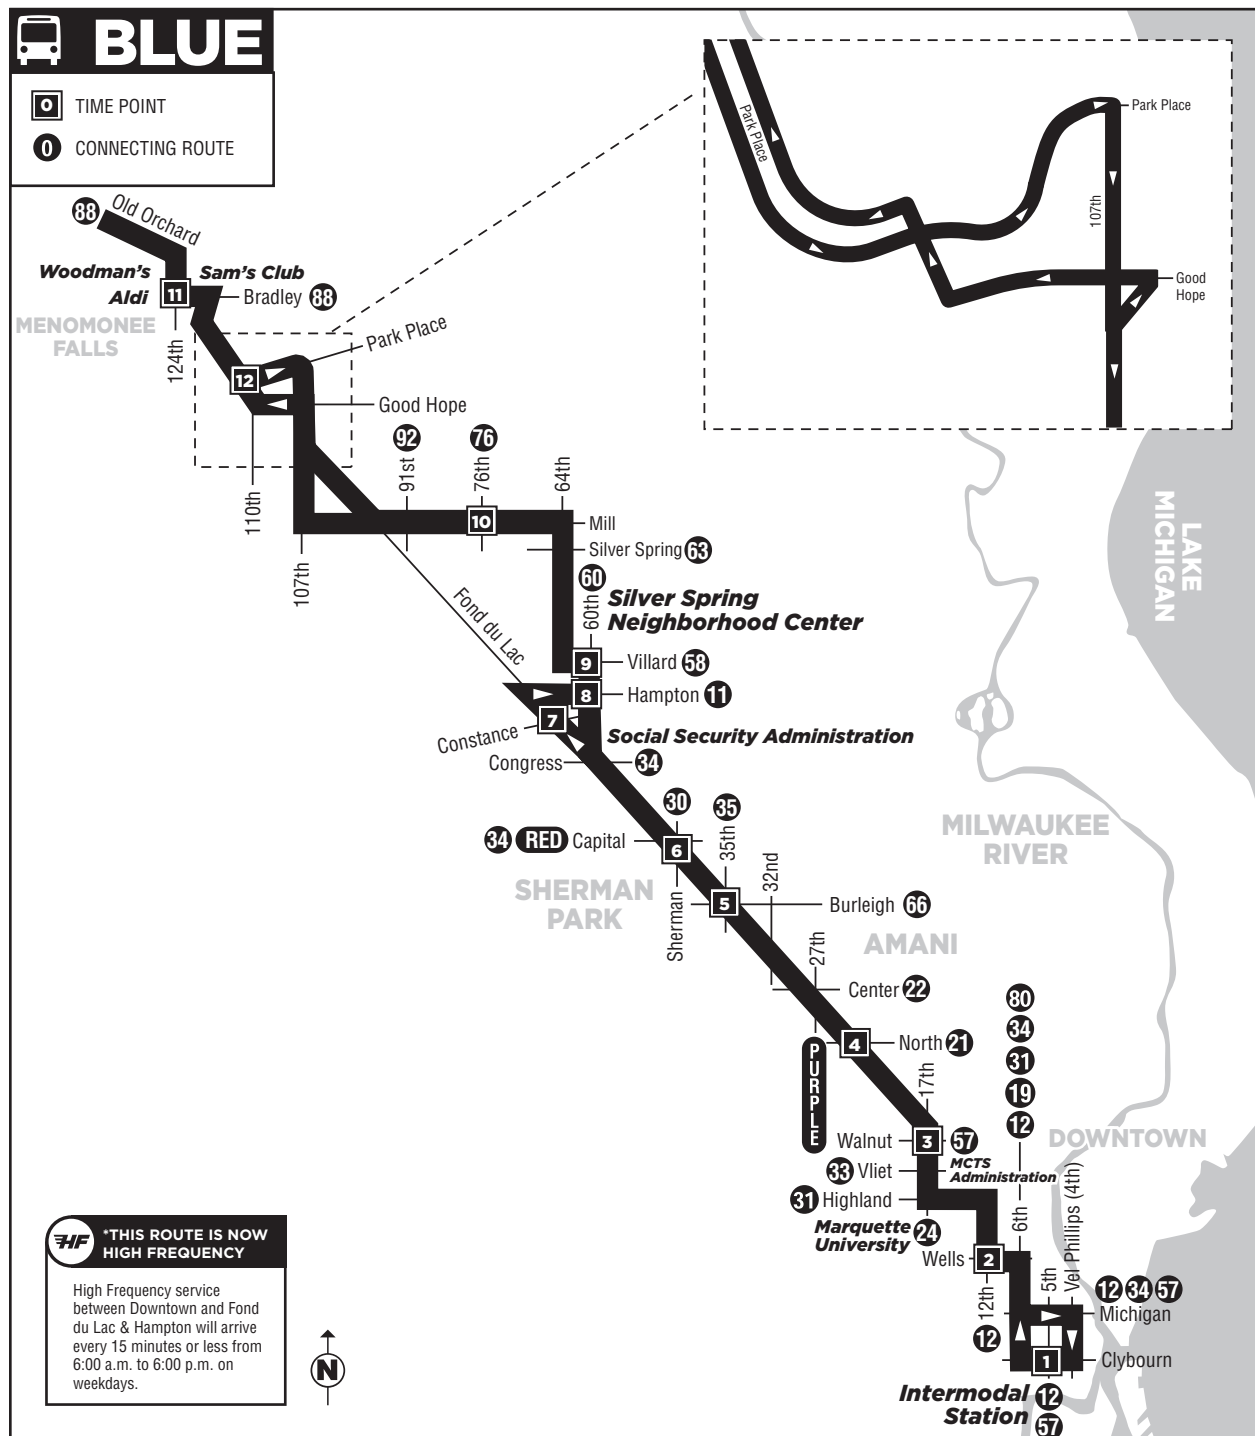

FOR MORE SCHEDULE AND MAP INFORMATION OR DETOUR UPDATES:

Visit us on the web at: RideMCTS.com

Follow us on Twitter: [@RideMCTS](https://twitter.com/RideMCTS)

Like us on Facebook: facebook.com/RideMCTS

Guía fácil para tomar autobús ahora disponibles. Busque su copia en los racks de visualización a lo largo de Milwaukee o visite RideMCTS.com

FOND DU LAC - MILL

THIS ROUTE IS HIGH FREQUENCY*

SERVING:

- Intermodal Station
- Downtown Milwaukee
- Marquette University
- Milwaukee County Transit System Administration Building
- Social Security Admin
- Silver Spring Neighborhood Center
- Woodman's/ Sam's Club/Aldi

EFFECTIVE
March 3, 2024

SERVICE HOURS

Weekdays
4:18 AM - 2:11 AM

Saturdays
5:01 AM - 1:29 AM

**Sundays/
Holidays***
5:29 AM - 1:35 AM

Please only take **ONE** timetable. For the most up-to-date route, schedule and fare information, visit: RideMCTS.com

RideMCTS.com • 414-344-6711

Information subject to change without notice. ♻️ Please recycle

BLUELINE	NORTHBOUND	WEEKDAYS																					
N 5th & Clybourn	N 7th & Wells	N 17th & Walnut	Fond du Lac & North	N 35th & Burleigh	Sherman & Fond du Lac	Fond du Lac & Constance	N 60th & Hampton	N 60th & Villard	N 70th & Mill	N 70th & Grandey	Park Place & Liberty												
9523	9530	3278	13	16	17	9559	71	73	301	8482	7483												
1	2	3	4	5	6	7	8	9	10	11	12												
4:18	4:22	4:28	4:31	4:37	4:39		4:45	4:47	4:57	5:11	5:19												
4:47	4:51	4:57	5:00	5:06	5:08	5:14			5:32	5:34	5:45	5:59	6:08										
5:00	5:05	5:11	5:14	5:21	5:24				5:32	5:34	5:45	5:59	6:08										
5:14	5:19	5:25	5:28	5:35	5:38	5:45			6:00	6:02	6:13	6:27	6:36										
5:28	5:33	5:39	5:42	5:49	5:52				6:00	6:02	6:13	6:27	6:36										
5:42	5:47	5:53	5:56	6:03	6:06	6:13			6:28	6:30	6:41	6:55	7:04										
5:56	6:01	6:07	6:10	6:17	6:20				6:28	6:30	6:41	6:55	7:04										
6:11	6:16	6:22	6:25	6:32	6:35	6:42			6:58	7:00	7:11	7:25	7:34										
6:26	6:31	6:37	6:40	6:47	6:50				6:58	7:00	7:11	7:25	7:34										
6:41	6:46	6:52	6:55	7:02	7:05	7:12			7:28	7:30	7:41	7:55	8:04										
6:56	7:01	7:07	7:10	7:17	7:20				7:28	7:30	7:41	7:55	8:04										
7:11	7:16	7:22	7:25	7:32	7:35	7:42			7:57	7:59	8:10	8:24	8:33										
7:25	7:30	7:36	7:39	7:46	7:49				7:57	7:59	8:10	8:24	8:33										
7:39	7:44	7:50	7:53	8:00	8:03	8:10			9:22	9:24	9:35	9:49	9:58										
7:53	7:58	8:04	8:07	8:14	8:17				9:22	9:24	9:35	9:49	9:58										
8:07	8:12	8:18	8:21	8:28	8:31	8:38			9:50	9:52	10:03	10:17	10:26										
8:21	8:26	8:32	8:35	8:42	8:45				9:50	9:52	10:03	10:17	10:26										
8:36	8:41	8:47	8:50	8:57	9:00	9:07			10:20	10:22	10:33	10:47	10:56										
8:50	8:55	9:01	9:04	9:11	9:14				10:20	10:22	10:33	10:47	10:56										
9:04	9:09	9:15	9:18	9:25	9:28	9:35			10:35														
9:18	9:23	9:29	9:32	9:39	9:42				10:35														
9:33	9:38	9:44	9:47	9:54	9:57	10:04			10:50	10:52	11:03	11:17	11:27										
9:48	9:53	9:59	10:02	10:09	10:12				10:50	10:52	11:03	11:17	11:27										
10:01	10:07	10:14	10:17	10:24	10:27	10:35			11:19	11:21	11:32	11:46	11:56										
10:15	10:21	10:28	10:31	10:38	10:41				11:19	11:21	11:32	11:46	11:56										
10:29	10:35	10:42	10:45	10:52	10:55	11:03																	
10:44	10:50	10:57	11:00	11:07	11:10																		
10:59	11:05	11:12	11:15	11:22	11:25	11:33																	
11:14	11:20	11:27	11:30	11:37	11:40				11:49	11:51	12:02	12:16	12:26										
11:29	11:35	11:42	11:45	11:52	11:55	12:03																	
11:43	11:49	11:56	11:59	12:06	12:09				12:18	12:20	12:31	12:45	12:55										
11:57	12:03	12:10	12:13	12:20	12:23	12:31			12:47	12:49	1:00	1:14	1:24										
12:12	12:18	12:25	12:28	12:35	12:38				12:47	12:49	1:00	1:14	1:24										
12:27	12:33	12:40	12:43	12:50	12:53	1:01			1:17	1:19	1:30	1:44	1:54										
12:42	12:48	12:55	12:58	1:05	1:08				1:17	1:19	1:30	1:44	1:54										
12:57	1:03	1:10	1:13	1:20	1:23	1:31			1:46	1:48	1:59	2:13	2:23										
1:11	1:17	1:24	1:27	1:34	1:37				1:46	1:48	1:59	2:13	2:23