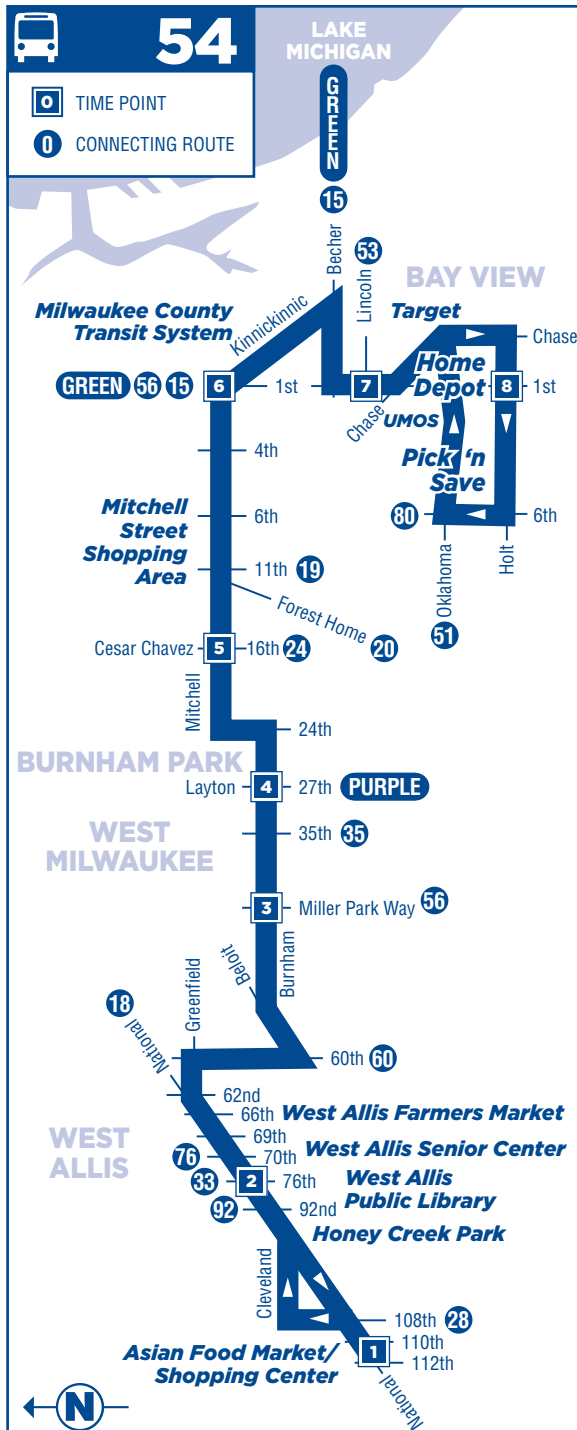

NOTES: Boldface times are PM

NOW HIRING MECHANICS!

Excellent starting salary.
Employer-paid training.
Well-funded pension.

DREAM JOB. FOR REAL.

Find your dream job today!
Apply now and see all of our open positions at RideMCTS.com/Careers

*MCTS OPERATES ON A SUNDAY SCHEDULE ON THE FOLLOWING HOLIDAYS

- New Year's Day
- Memorial Day
- Fourth of July
- Labor Day
- Thanksgiving
- Christmas

Making a Title VI Complaint

Any person who believes they have been subjected to discrimination in the delivery of or access to public transportation services on the basis of race, color or national origin, may file a complaint with Milwaukee County Transit System (MCTS). Such complaint must be filed in writing with MCTS no later than 180 days after the alleged discrimination. For information on how to file a complaint, contact MCTS as listed below:

MCTS Human Resources Department
1942 North 17th Street, Milwaukee, WI 53205
414-344-4550

060423

MAP NOT TO SCALE

54

MITCHELL - BURNHAM

SERVING:

- Pick 'n Save
- Home Depot
- Target
- MCTS Kinnickinnic Station
- Mitchell Street Shopping Area
- West Allis Farmers Market
- West Allis Senior Center
- West Allis Public Library
- Honey Creek Park
- Asian Food Market/Shopping Center

EFFECTIVE June 2, 2024

SERVICE HOURS

Weekdays
4:15 AM - 12:44 AM

Saturdays
5:14 AM - 1:20 AM

Sundays/Holidays*
6:00 AM - 12:08 AM

Please only take ONE timetable. For the most up-to-date route, schedule and fare information, visit:

RideMCTS.com • 414-344-6711

Information subject to change without notice. Please recycle