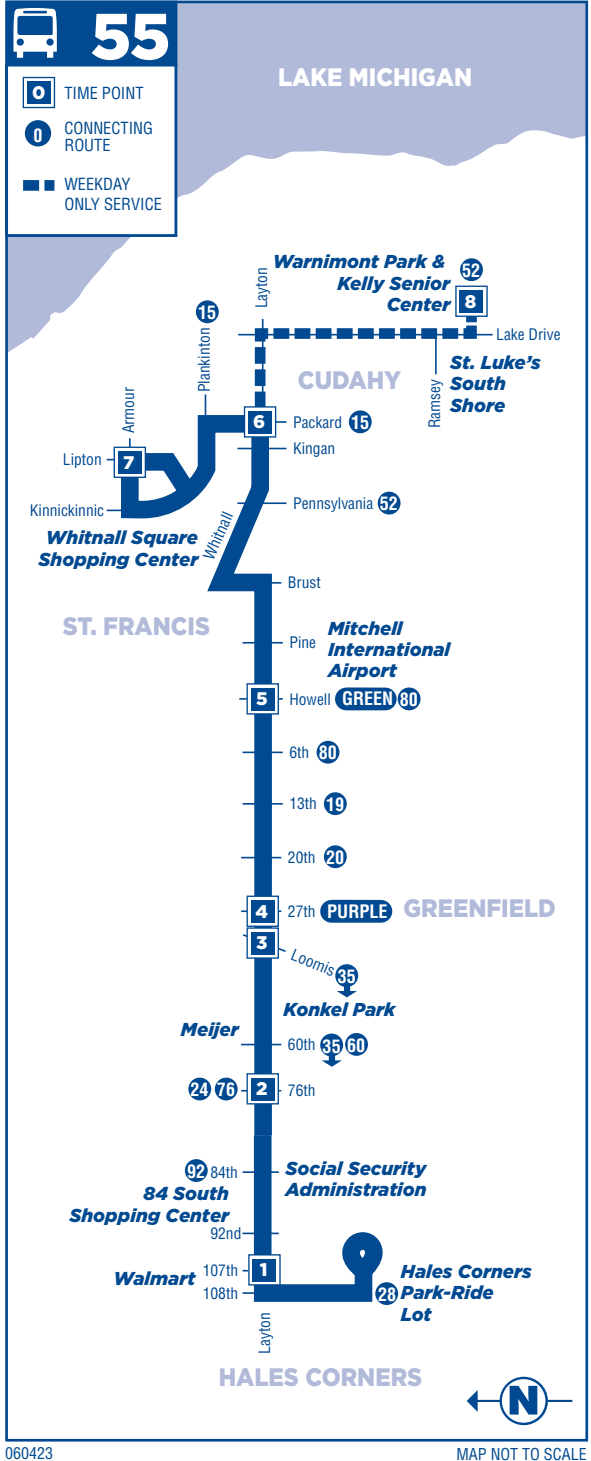

NOTES: Boldface times are PM

060423

MAP NOT TO SCALE

**55**

**LAYTON AVENUE**

**SERVING:**

- Warnimont Park & Kelly Senior Center
- St Luke's South Shore
- Whitnall Square Shopping Center
- Mitchell International Airport
- Meijer
- Konkel Park
- 84 South Shopping Center
- Social Security Administration
- Greenfield Walmart
- Hales Corners Park-Ride Lot