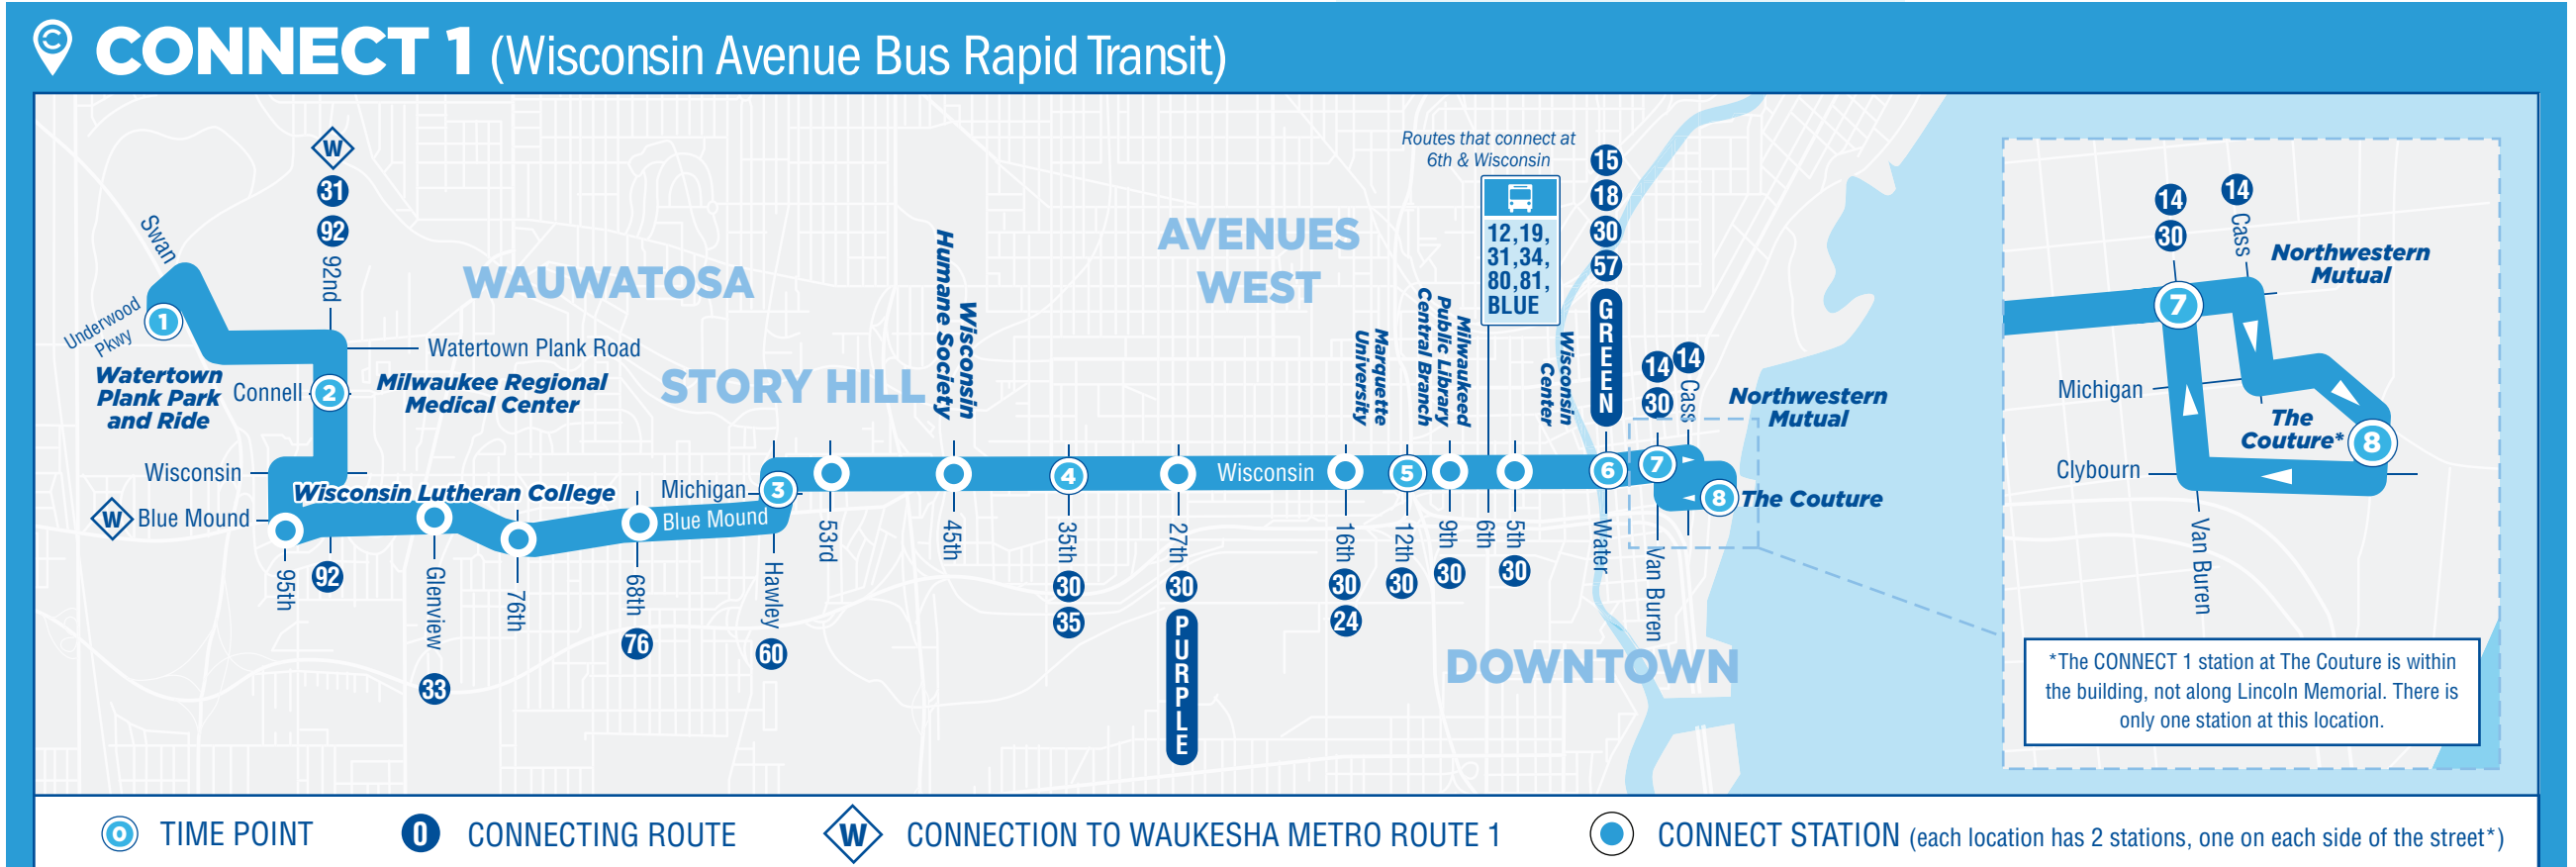

MCTS OPERATES ON A SUNDAY SCHEDULE ON THE FOLLOWING HOLIDAYS

- New Year's Day
- Memorial Day
- Fourth of July
- Labor Day
- Thanksgiving
- Christmas