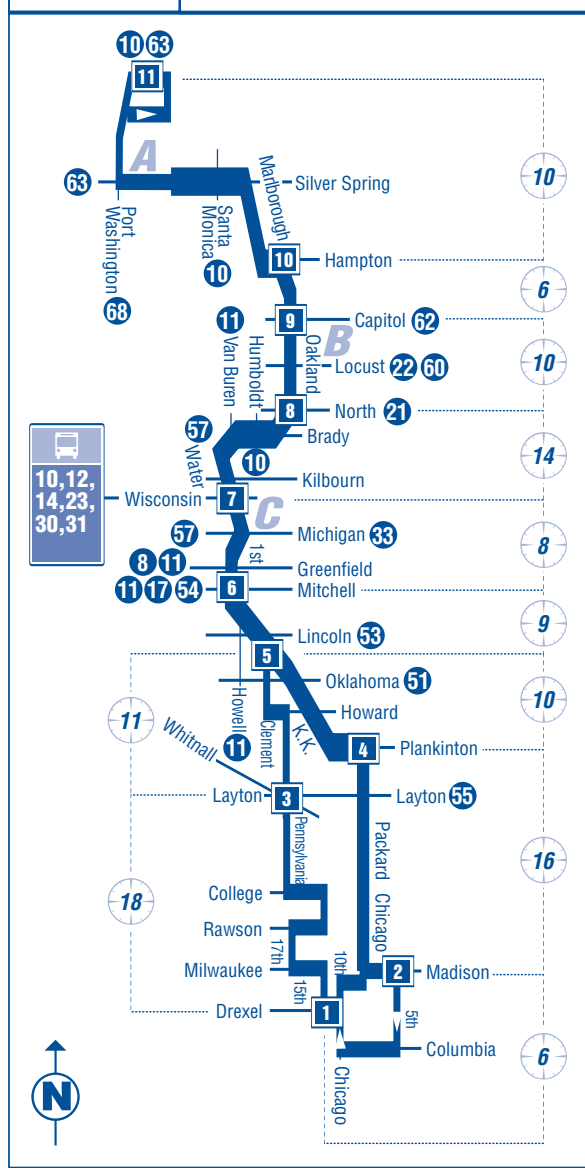

15 DESTINATIONS:

A Bayshore Town Center
B UWM
C Downtown Milwaukee

0 TIME POINT
 1 CONNECTING ROUTE
 2 RUNNING TIME (MIN.)

111609 MAP NOT TO SCALE

15

Oakland Kinnickinnic

Effective Date:
 January 3, 2010

Service Hours:
Weekdays
 4:00 AM - 1:50 AM
Saturdays
 4:00 AM - 1:45 AM
Sundays/Holidays*
 4:45 AM - 1:20 AM

Serving:
 Bayshore Town Center
 University of Wisconsin - Milwaukee
 Downtown Milwaukee

Cudahy
 Oak Creek
 South Milwaukee
 Shorewood
 St. Francis
 Whitefish Bay

*Holidays are:
 New Year's Day
 Memorial Day
 Fourth of July
 Labor Day
 Thanksgiving
 Christmas

Chicago @ Drexel	Pennsylvania @ Whitehall	Plankinton @ Packard	Kinnickinnic @ Clement	Kinnickinnic @ Mitchell	Water @ Wisconsin	Dakland @ North	Dakland @ Capitol	Wilwood @ Hampton	Bayshore
1	3	4	5	6	7	8	9	10	11