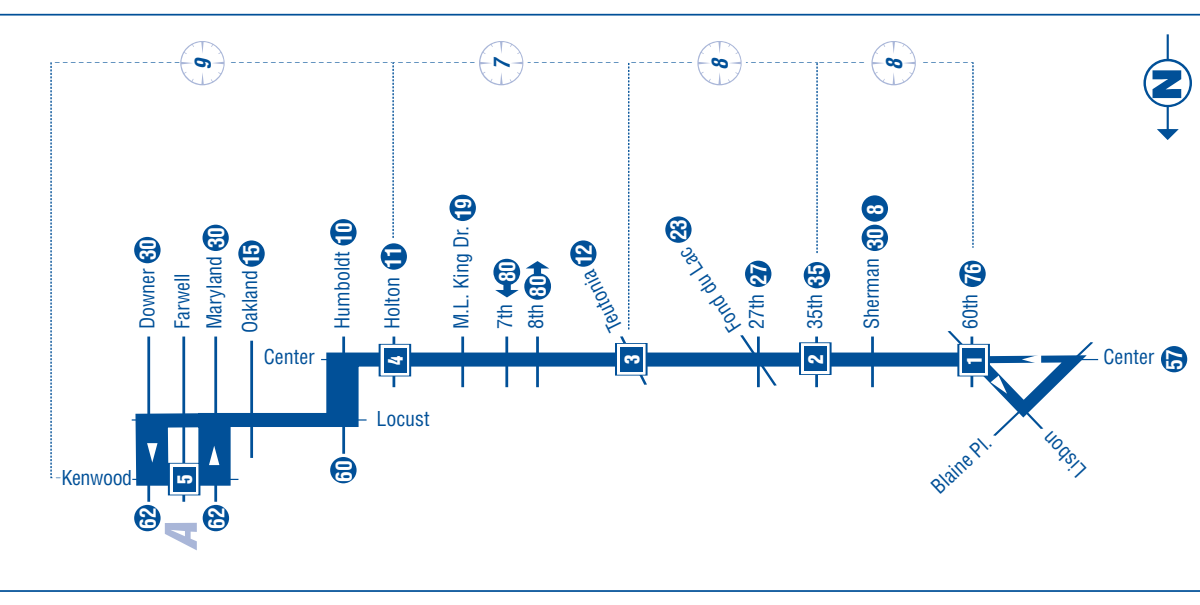

WESTBOUND WEEKDAYS continued

Kenwood @ Stonewall	Center @ Holton	Center @ Tahoma	Center @ 35th	Center @ 60th
5	4	3	2	1

4:03	4:14	4:22	4:32	4:41
4:18	4:29	4:36	4:45	4:53
4:32	4:42	4:49	4:58	5:07
4:45	4:55	5:02	5:11	5:20
4:57	5:08	5:15	5:24	5:32
5:10	5:20	5:27	5:36	5:45
5:23	5:33	5:40	5:49	5:58
5:36	5:46	5:53	6:02	6:11
5:51	6:00	6:06	6:13	6:20
6:04	6:13	6:19	6:26	6:33
6:17	6:26	6:32	6:39	6:46
6:30	6:39	6:45	6:52	6:59
6:43	6:53	6:59	7:06	7:12
6:56	7:06	7:12	7:19	7:25
7:10	7:19	7:25	7:32	7:39
7:31	7:41	7:47	7:54	8:00
7:53	8:02	8:08	8:15	8:22
8:14	8:24	8:30	8:37	8:43
8:36	8:45	8:51	8:58	9:05
8:58	9:07	9:13	9:19	9:25
9:20	9:28	9:34	9:41	9:47
9:41	9:50	9:56	10:02	10:08
10:03	10:11	10:17	10:24	10:30
10:32	10:41	10:47	10:53	10:59
11:04	11:11	11:16	11:23	11:29
11:34	11:41	11:46	11:52	11:58
12:04	12:11	12:16	12:23	12:29
12:55	12:42	12:47	12:54	1:00
1:07	1:14	1:19	1:26	1:32

NOTES: Boldface times are PM.
All trips are wheelchair accessible.

DESTINATIONS:
A University of Wisconsin - Milwaukee

22
TIME POINT CONNECTING ROUTE
0 RUNNING TIME (MIN.)

22
Center Street

Serving:
University of Wisconsin - Milwaukee