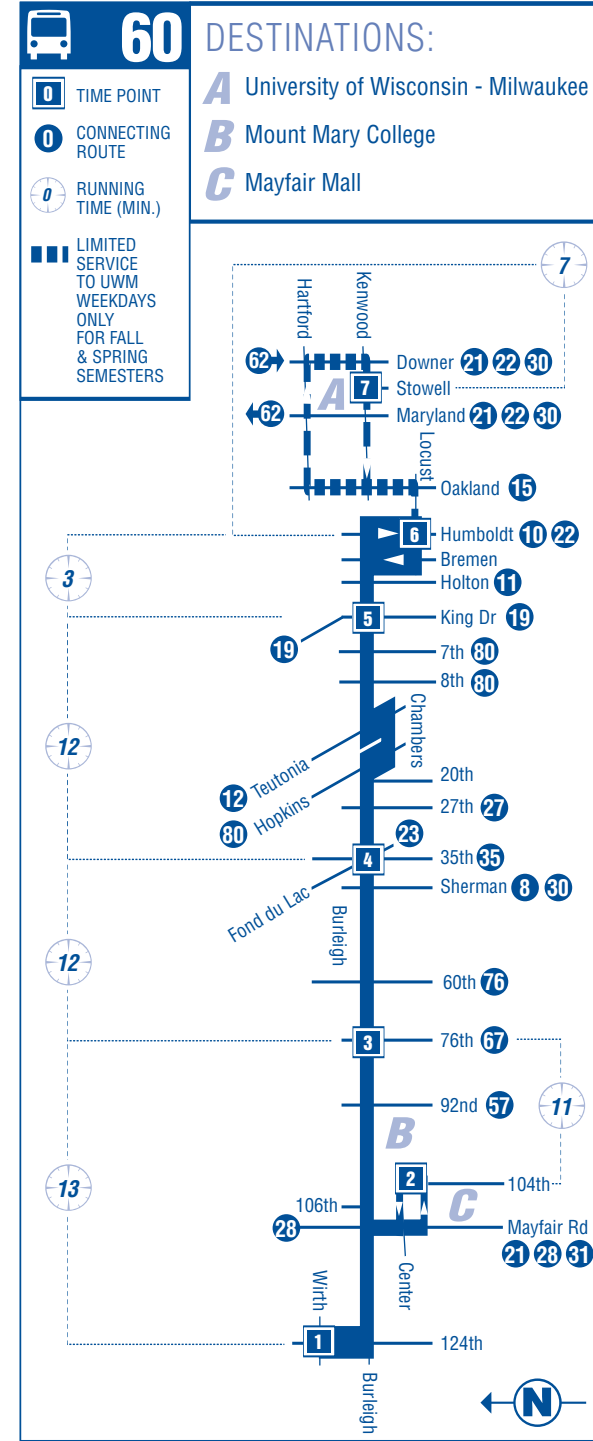

WESTBOUND WEEKDAYS continued

Kenwood @ Stowell	Humboldt @ Locust	Burleigh @ King Drive	Burleigh @ 35th	Burleigh @ 76th	Mayfair	124th @ Wirth
7	6	5	4	3	2	1
3:07	3:13	3:19	3:34	3:46	3:56	
3:21	3:27	3:33	3:48	4:00		4:12
3:36	3:43	3:49	4:02	4:14	4:24	
3:50	3:57	4:03	4:16	4:28		4:40
4:03	4:09	4:15	4:28	4:40	4:51	
4:15	4:22	4:28	4:41	4:53		5:05
4:29	4:35	4:41	4:54	5:06	5:17	
4:42	4:49	4:55	5:08	5:20		5:32
5:00	5:07	5:13	5:26	5:38	5:48	
5:18	5:25	5:31	5:44	5:56		6:08
5:42	5:47	5:52	6:03	6:13	6:25	
6:02	6:07	6:12	6:23	6:33		6:44
6:21	6:26	6:31	6:42	6:52	7:04	
6:40	6:45	6:50	7:01	7:11		7:23
7:00	7:05	7:10	7:21	7:31	7:42	
7:18	7:23	7:28	7:39	7:49		8:00
7:36	7:41	7:46	7:57	8:07	8:19	
7:55	8:00	8:05	8:16	8:26		8:38
8:15	8:20	8:25	8:36	8:46	8:57	
8:34	8:39	8:44	8:55	9:05		9:16
8:53	8:58	9:03	9:14	9:24	9:35	
9:11	9:16	9:21	9:32	9:42		9:53
9:50	9:55	10:00	10:10	10:18	10:28	
10:37	10:42	10:51	10:59		11:10	
11:11	11:16	11:25	11:33	11:44		
11:54	11:59	12:08	12:16		12:27	
12:26	12:31	12:41				

NOTES: Boldface times are PM.
All trips are wheelchair accessible.
A = Operates only when school is in session.
B = Arrives at 106th & Burleigh 4 minutes after time shown.

60

Burleigh Street

Serving:
University of Wisconsin - Milwaukee
Mount Mary College
Mayfair Mall
Wauwatosa

NOTE:
Limited service to UWM weekdays only for fall and spring semesters.

For additional route, schedule and fare information, call the BusLine:
414-344-6711
www.RideMCTS.com

Effective Date:
January 3, 2010

Service Hours:
Weekdays
4:45 AM - 12:30 AM
Saturdays
4:45 AM - 12:15 AM
Sundays/Holidays*
5:00 AM - 12:00 AM

*Holidays are:
New Year's Day
Memorial Day
Fourth of July
Labor Day
Thanksgiving
Christmas