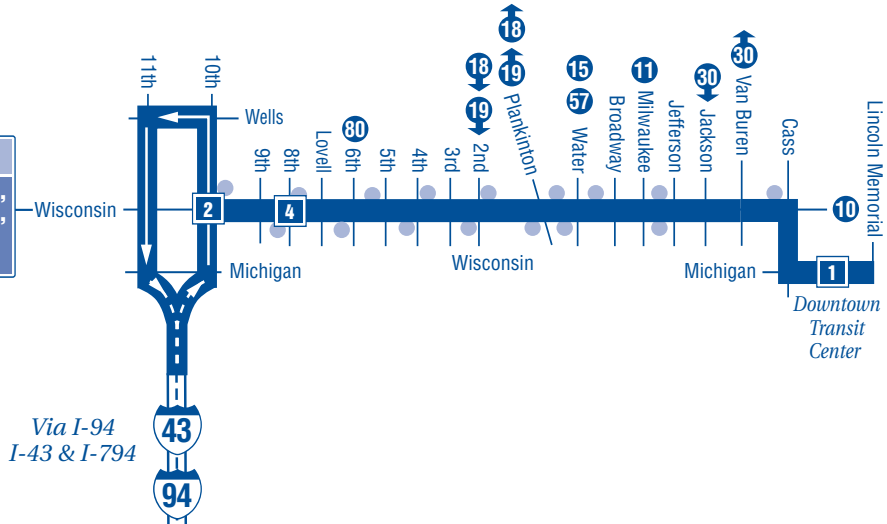

SATURDAYS	SOUTHBOUND
------------------	-------------------

LV Downtown Transit Center	LV 10th & Wells	AR HOC Visitor Center
1	2	3
8:21	8:34	9:00
9:51	10:04	10:30
11:35		12:00

SATURDAYS	NORTHBOUND
------------------	-------------------

LV HOC Visitor Center	LV 8th & Wisconsin	AR Downtown Transit Center
3	4	1
9:15	9:40	9:40
10:45	11:09	11:20
12:10	12:34	12:45

NOTES:
Boldface times are PM.
 All trips are wheelchair accessible.

137

House of Correction

Effective Date:
 April 4, 2009

Serving:
 Downtown Transit Center
 Downtown Milwaukee
 House of Correction
 Visitor Center

Service Hours:
SATURDAY SERVICE ONLY

For additional route, schedule and fare information, call the BusLine:

414-344-6711

www.RideMCTS.com

137

-  TIME POINT
-  CONNECTING ROUTE
-  REGULAR BUS STOP

10, 12,
14, 23,
30, 31

Downtown

Via I-94
I-43 & I-794

House of Correction