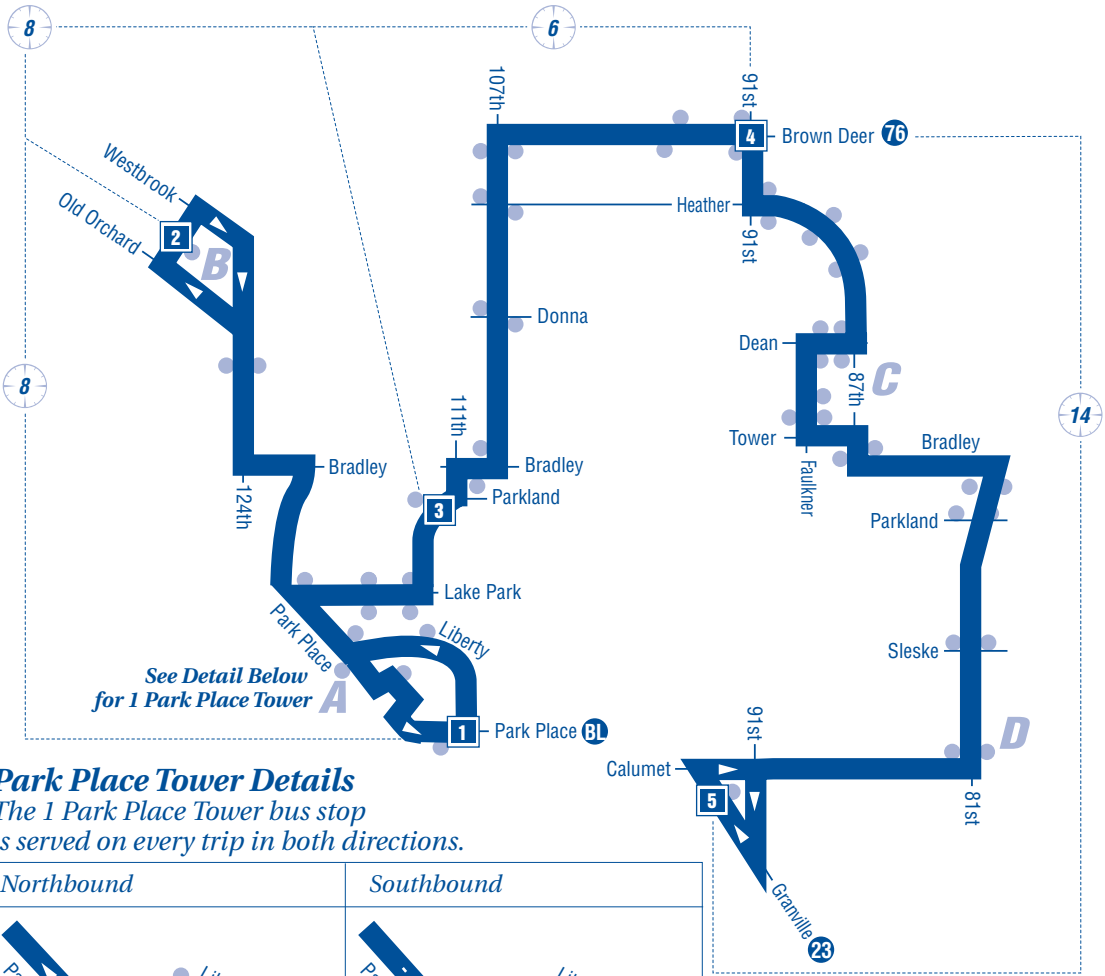

NOTES: Boldface times are PM.

A = Connect with BlueLine

B = Connect with Rt 23.

C = Trip continues to 35th & Burleigh via Rt. 23.

D = Trip continues to 35th & Burleigh via BlueLine.

To read our Title VI policy regarding passenger rights and to learn how to make a complaint, please see information in MCTS's Transit Guide (overall system map) or go to RideMCTS.com.

223

Park Place – Bradley Woods Shuttle

Effective Date:
January 30, 2012

Serving:

- Park Place
- Westbrook Corporate Center
- Bradley Woods Business Park
- Calumet Industrial Park

Service Hours:

Weekdays*
5:51 AM - 8:05 AM
1:47 PM - 6:57 PM
9:57 PM - 12:08 AM

- 0** TIME POINT
- 1** CONNECTING ROUTE
- 0** RUNNING TIME (MIN.)
- REGULAR BUS STOP

- A** Park Place
- C** Bradley Woods Business Center
- B** Westbrook Corporate Center
- D** Calumet Industrial Park

See Detail Below for 1 Park Place Tower

Park Place Tower Details
 The 1 Park Place Tower bus stop is served on every trip in both directions.