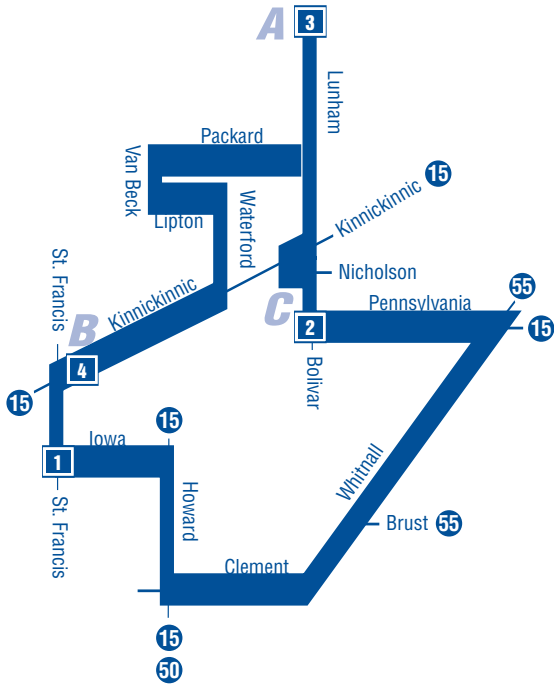

89

DESTINATIONS:

- 1** TIME POINT
- 0** CONNECTING ROUTE

- A** St. Francis High School
- B** Deer Creek Grade School
- C** Willow Glen Grade School

*AM service operates counterclockwise
PM service operates clockwise*

414-344-6711

www.RideMCTS.com

AM COUNTERCLOCKWISE TO ST. FRANCIS H.S.

Via Iowa, Howard, Clement, Whitnall, Pennsylvania, Bolivar, Nicholson, Kinnickinnic and Lunham

<i>LV St. Francis @ Iowa</i>	<i>LV Willow Glen Grade School</i>	<i>AP St. Francis High School</i>
1	2	3
6:44	6:55	7:02
7:13	7:24	7:31
7:50	8:00A	

AM COUNTERCLOCKWISE TO DEER CREEK & WILLOW GLEN

Via Lunham, Packard, Van Beck, Lipton, Waterford and Kinnickinnic

<i>LV St. Francis High School</i>	<i>LV St. Francis @ Iowa</i>
3	1
7:06B	7:13
7:38C	7:50

NOTES:**Boldface** times are PM.

All trips are wheelchair accessible.

A = Continues to Bolivar and Nicholson only.

B = Operates via Lunham, Kinnickinnic, St Francis.

C = Operates via Lunham, Packard, Van Beck, Lipton, Waterford, Kinnickinnic, St Francis.