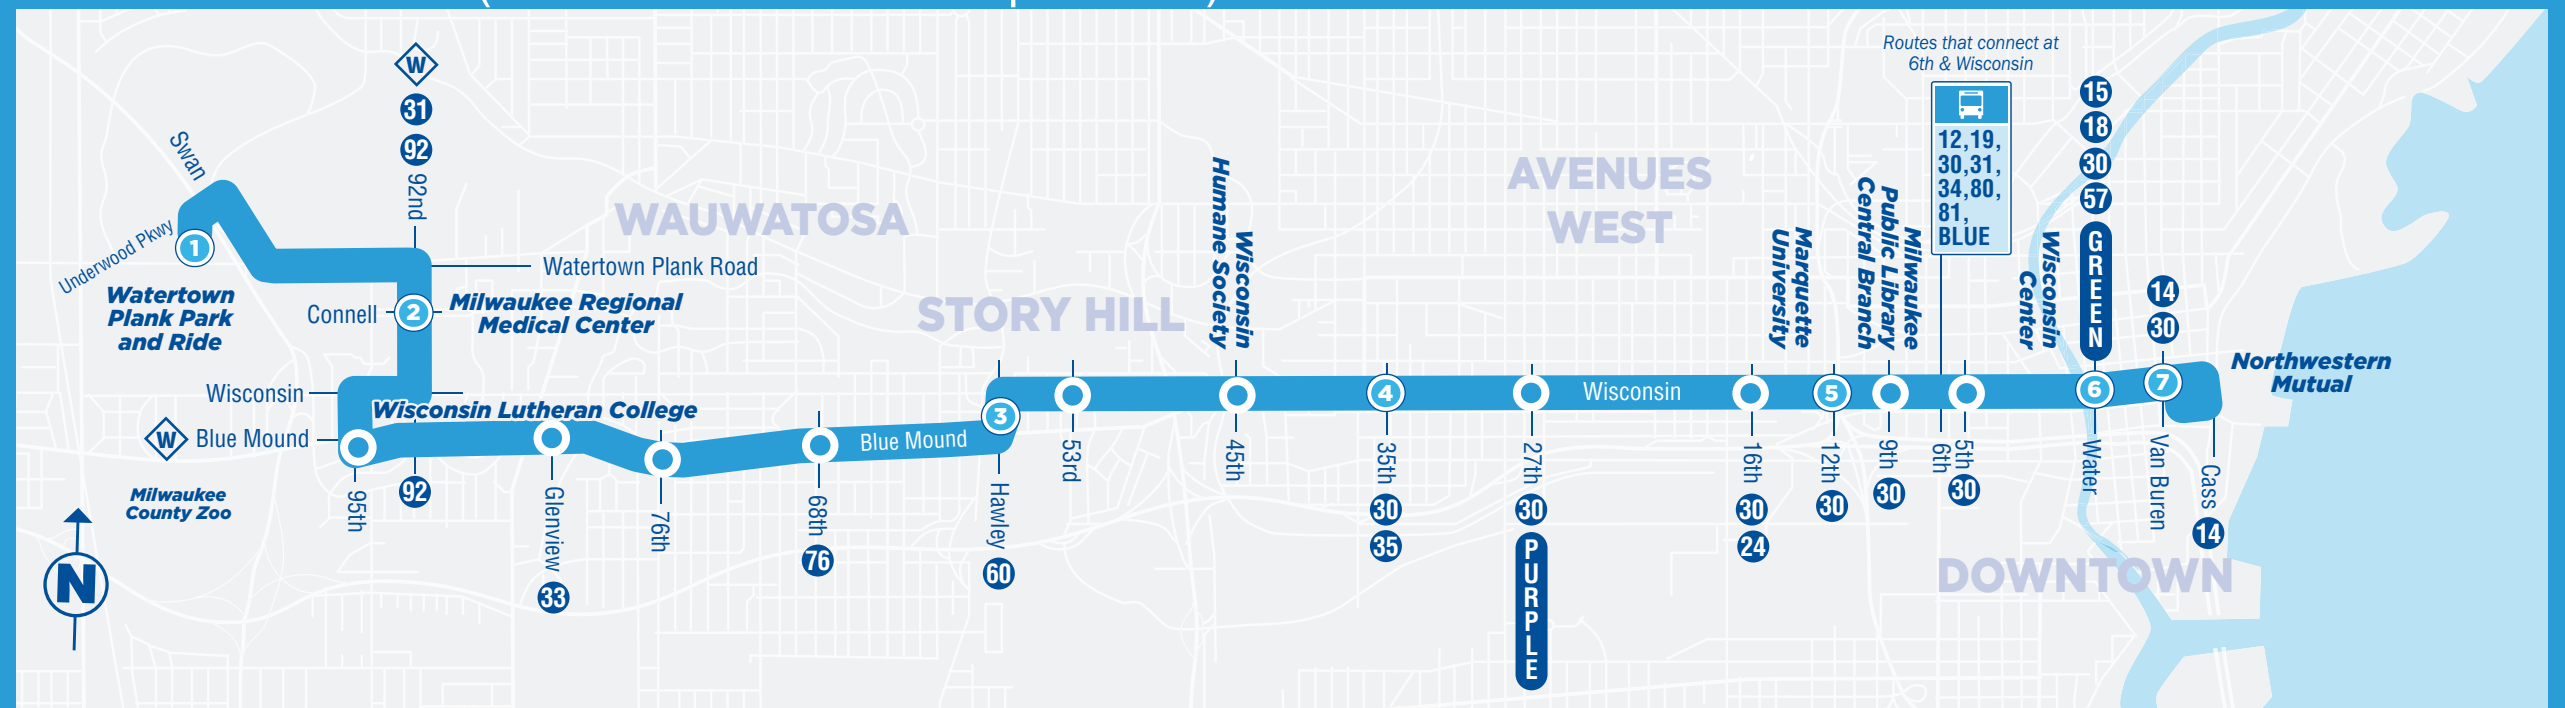

CONNECT 1
WISCONSIN AVENUE
BUS RAPID TRANSIT

- Watertown Plank Park and Ride
- 92nd/Connell
- Blue Mound/95th
- Blue Mound/Glenview
- Blue Mound/76th
- Blue Mound/68th
- Hawley/Michigan
- Wisconsin/53rd
- Wisconsin/45th
- Wisconsin/35th
- Wisconsin/27th
- Wisconsin/16th
- Wisconsin/12th
- Wisconsin/9th
- Wisconsin/5th
- Wisconsin/Water
- Wisconsin/Van Buren

MCTS OPERATES ON A SUNDAY SCHEDULE ON THE FOLLOWING HOLIDAYS

- New Year's Day
- Memorial Day
- Fourth of July
- Labor Day
- Thanksgiving
- Christmas

CONNECT 1 (Wisconsin Avenue Bus Rapid Transit)

○ TIME POINT ○ CONNECTING ROUTE ◇ CONNECTION TO WAUKESHA METRO ROUTE 1 ○ CONNECT STATION (each location has 2 stations, one on each side of the street)