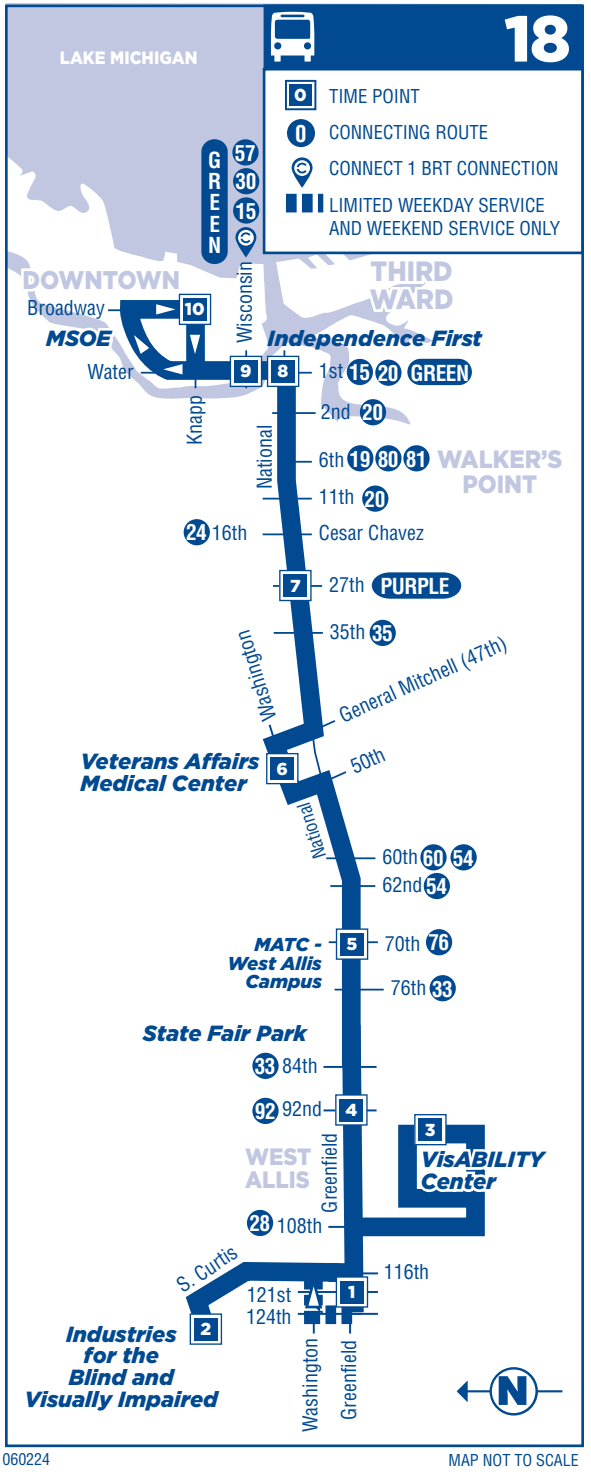

EASTBOUND WEEKDAYS table with columns for stop numbers (1-10) and times for each stop. Includes landmarks like S. 121st & Greenfield, Industry for The Blind, and Veterans Affairs Medical Center.

WESTBOUND WEEKDAYS table with columns for stop numbers (10-1) and times for each stop. Includes landmarks like Broadway & Knapp, Water & Wisconsin, and Industries for the Blind and Visually Impaired.

Small EASTBOUND WEEKDAYS table at the bottom of the left column, listing stop numbers and times.

Small WESTBOUND WEEKDAYS table at the bottom of the right column, listing stop numbers and times.

Boldface times are PM

Boldface times are PM

060224 MAP NOT TO SCALE

18 NATIONAL - GREENFIELD

THIS ROUTE IS HIGH FREQUENCY*

EFFECTIVE June 2, 2024

SERVING:

- Milwaukee School of Engineering
  • Independence First
  • Milwaukee Veterans Affairs Medical Center
  • Milwaukee Area Technical College - West Allis Campus
  • State Fair Park
  • Industries for the Blind and Visually Impaired
  • VisABILITY Center

SERVICE HOURS

Weekdays 4:04 AM - 2:25 AM
Saturdays 4:13 AM - 1:36 AM
Sundays/Holidays* 5:58 AM - 2:06 AM

Please only take ONE timetable. For the most up-to-date route, schedule and fare information, visit:

RideMCTS.com • 414-344-6711
Information subject to change without notice. Please recycle

HOW TO USE THIS ROUTE GUIDE

- 1 Open the schedule and locate the direction of travel and day of the week you wish to travel. Find the intersection closest to where you want to catch the bus.
  2 Look down the column of this intersection and timepoint for your departure time for that stop. Regular print means AM times and bold print means PM times.
  3 Read horizontally along the line that lists your departure time to determine when you will arrive at your destination.
  4 To plan your return trip, look at the reverse direction of travel on your schedule and follow these same steps. Please note that on most routes, the stop for your return trip will be located across the street from the stop where you boarded the bus.
  5 When you see a bus approaching, look at the electronic destination sign above the front windshield to verify the route number and final destination match those given in your route guide.

Calling all college students! Did you know your U-Pass saves you time and money? Check your student email inbox or stop by your student services center for your pass. Now that's smart. 414-937-3248

Ride CONNECT to: Froedtert, Summerfest, Marquette University, Fiserv Forum, The Pfister Hotel, MATC, Milwaukee Public Library, The Riverside Theater, The Couture, and more! To learn more about this new service, visit RideMCTS.com/CONNECT

FOR MORE SCHEDULE AND MAP INFORMATION OR DETOUR UPDATES:

Visit us on the web at: RideMCTS.com

Follow us on Twitter: @RideMCTS

Like us on Facebook: facebook.com/RideMCTS

Guia facil para tomar autobus ahora disponibles. Busque su copia en los racks de visualización a lo largo de Milwaukee o visite RideMCTS.com

Get to jobs in Menomonee Falls, Butler, Franklin, Oak Creek & New Berlin for FREE from FlexRide Transit Hubs at 15 MCTS bus stops.

Download the FlexRide Milwaukee app or call (414) 667-7433 to get started.

flexridemke.com