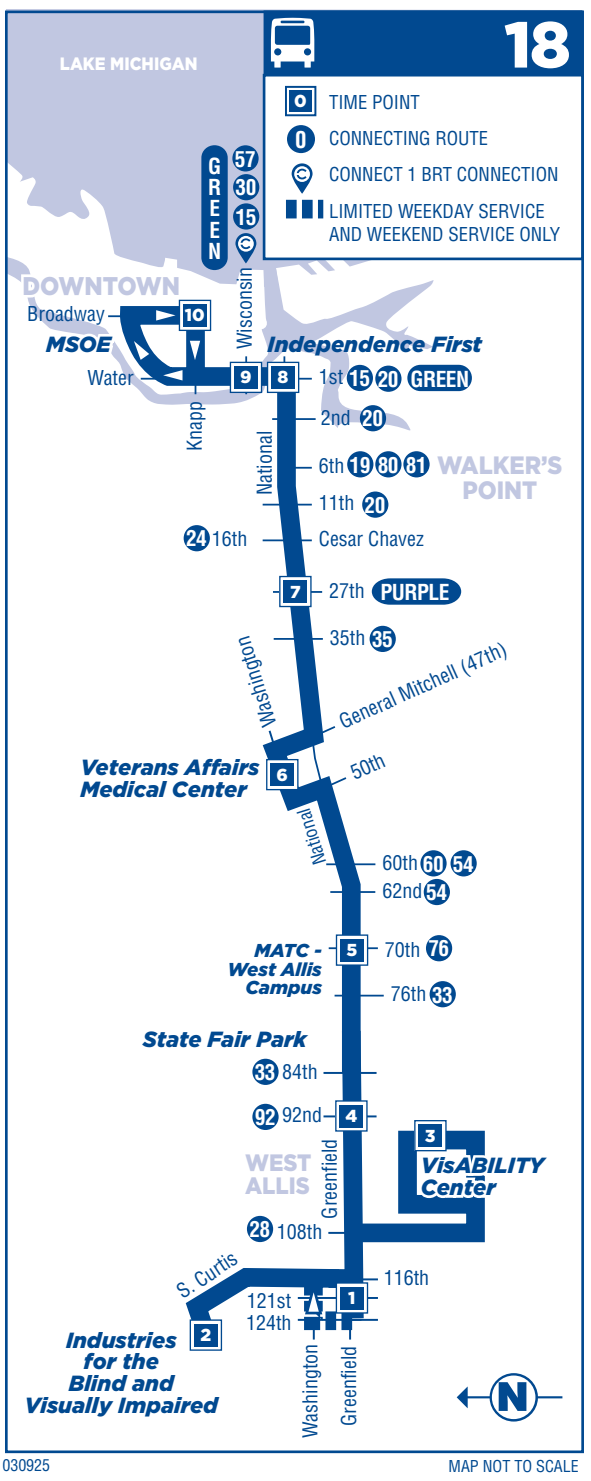

WESTBOUND		WEEKDAYS	
Broadway & Knapp	Water & Wisconsin	S. 1st & National	Layton Blvd. & National
VA Medical Center	S. 70th & Greenfield	S. 92nd & Greenfield	S. 108th & Lapham
Industry for The Blind	S. 121st & Greenfield		
1761	2388	641	1683
10	9	8	7
4:04	4:08	4:16	4:25
4:49	4:53	5:01	5:10
5:06	5:10	5:18	5:27
5:22	5:26	5:34	5:43
5:38	5:42	5:50	5:59
5:54	5:58	6:06	6:15
6:07	6:12	6:20	6:31
6:21	6:26	6:34	6:45
6:36	6:41	6:49	7:00
6:51	6:56	7:04	7:15
7:06	7:11	7:19	7:30
7:22	7:27	7:35	7:46
7:38	7:43	7:51	8:02
7:54	7:59	8:07	8:18
8:10	8:15	8:23	8:34
8:25	8:30	8:38	8:49
8:40	8:45	8:53	9:03
8:55	9:00	9:08	9:18
9:10	9:15	9:23	9:33
9:25	9:30	9:38	9:48
9:39	9:44	9:52	10:02
9:53	9:58	10:06	10:16
10:07	10:12	10:20	10:30
10:21	10:26	10:34	10:44
10:35	10:40	10:48	10:58
10:49	10:54	11:02	11:12
11:03	11:08	11:16	11:26
11:17	11:22	11:30	11:40
11:31	11:36	11:44	11:54
11:45	11:50	11:58	12:08
12:12	12:18	12:27	12:38
12:26	12:32	12:41	12:52
12:40	12:46	12:55	1:06
12:55	1:01	1:10	1:21
1:10	1:16	1:25	1:36
1:25	1:31	1:40	1:51
1:40	1:46	1:55	2:06
1:55	2:01	2:10	2:21
2:10	2:16	2:25	2:36
2:26	2:32	2:41	2:52
2:42	2:48	2:57	3:08
2:57	3:03	3:12	3:23
3:12	3:18	3:27	3:39
3:27	3:33	3:42	3:54
3:42	3:48	3:57	4:09
3:57	4:03	4:12	4:24
4:12	4:18	4:27	4:39
4:27	4:33	4:42	4:54
4:42	4:48	4:57	5:08
4:57	5:03	5:12	5:23
5:13	5:19	5:28	5:39
5:29	5:35	5:44	5:55
5:50	5:56	6:05	6:16
6:12	6:18	6:27	6:38
6:35	6:41	6:50	7:01
6:57	7:03	7:12	7:23
7:22	7:27	7:35	7:45
7:44	7:49	7:57	8:07
8:05	8:10	8:18	8:28
8:25	8:30	8:38	8:48
8:46	8:51	8:59	9:09
9:12	9:17	9:25	9:35
9:48	9:53	10:01	10:11
10:26	10:30	10:38	10:47
11:03	11:07	11:15	11:24
11:38	11:42	11:50	11:59
12:13	12:17	12:25	12:34

18

NATIONAL - GREENFIELD

THIS ROUTE IS HIGH FREQUENCY*

SERVING:

- Milwaukee School of Engineering
- Independence First
- Milwaukee Veterans Affairs Medical Center
- Milwaukee Area Technical College - West Allis Campus
- State Fair Park
- Industries for the Blind and Visually Impaired
- VisABILITY Center

EFFECTIVE
March 9, 2025

SERVICE HOURS

Weekdays
4:04 AM - 1:51 AM

Saturdays
4:13 AM - 1:39 AM

Sundays/Holidays*
5:58 AM - 2:08 AM

Please only take **ONE** timetable. For the most up-to-date route, schedule and fare information, visit:

RideMCTS.com • 414-344-6711
Information subject to change without notice. Please recycle

HOW TO USE THIS ROUTE GUIDE

1. Open the schedule and locate the direction of travel and day of the week you wish to travel. Find the intersection closest to where you want to catch the bus.
2. Look down the column of this intersection and timepoint for your departure time for that stop. Regular print means AM times and bold print means PM times.
3. Read horizontally along the line that lists your departure time to determine when you will arrive at your destination.
4. To plan your return trip, look at the reverse direction of travel on your schedule and follow these same steps. Please note that on most routes, the stop for your return trip will be located across the street from the stop where you boarded the bus.
5. When you see a bus approaching, look at the electronic destination sign above the front windshield to verify the route number and final destination match those given in your route guide.

FOR MORE SCHEDULE AND MAP INFORMATION OR DETOUR UPDATES:

Visit us on the web at:
RideMCTS.com

Follow us on Twitter:
@RideMCTS

Like us on Facebook:
facebook.com/RideMCTS

Guia facil para tomar autobus ahora disponibles. Busque su copia en los racks de visualización a lo largo de Milwaukee o visite RideMCTS.com

Calling all college students! Did you know your U-Pass saves you time and money?

Check your student email inbox or stop by your student services center for your pass. Now that's smart.

414-937-3248

Ride CONNECT to:

- Froedtert
- Summerfest
- Marquette University
- Fiserv Forum
- The Pfister Hotel
- MATC
- Milwaukee Public Library
- The Riverside Theater
- The Couture
- and more!

To learn more about this new service, visit
RideMCTS.com/CONNECT

Boldface times are PM

Boldface times are PM

Get to jobs in Menomonee Falls, Butler, Franklin, Oak Creek & New Berlin for FREE from FlexRide Transit Hubs at 15 MCTS bus stops.

Download the FlexRide Milwaukee app or call (414) 667-7433 to get started.

Download on the App Store | GET IT ON Google Play | **flexridemke.com**