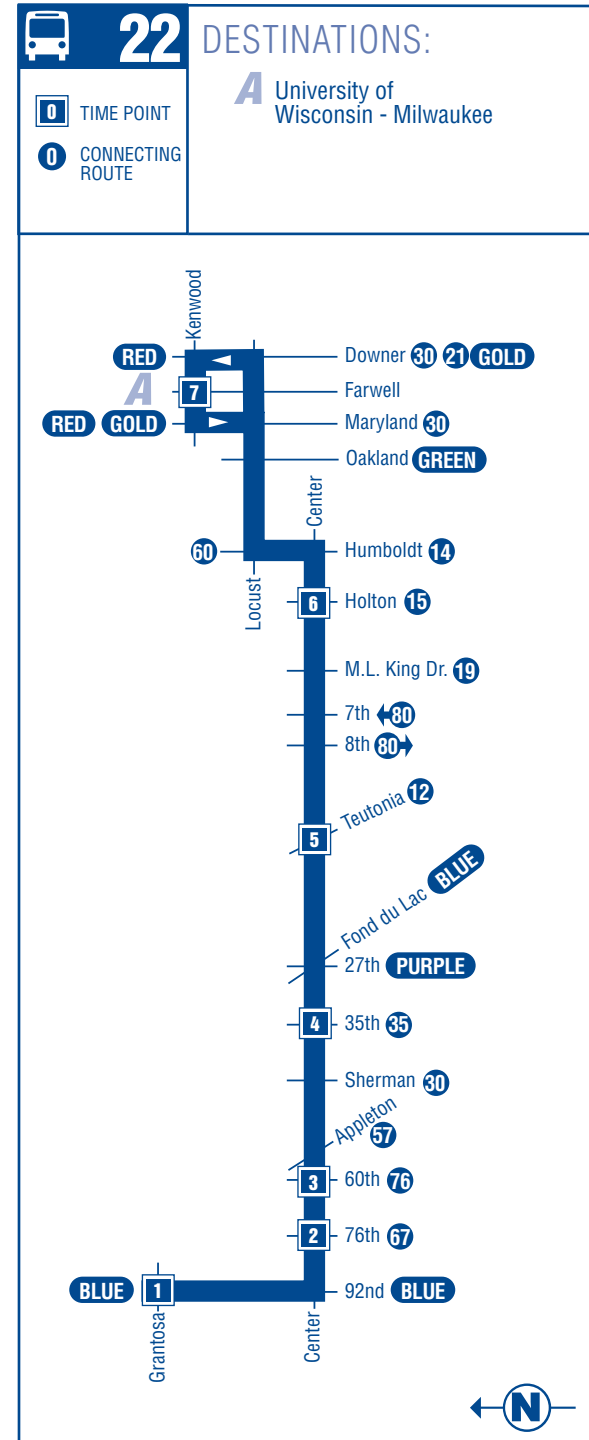

WESTBOUND WEEKDAYS continued

Kenwood @ Stowall	Center @ Holton	Center @ Teutonia	Center @ 35th	Center @ 60th	Center @ 76th	92nd @ Grantosa
2536	2389	268	3764	3776	5560	190
7	6	5	4	3	2	1
9:42	9:50	9:55	10:01	10:08	10:11	10:21
10:10	10:18	10:23	10:29	10:36	10:39	10:49
10:40	10:48	10:53	10:59	11:06	11:09	11:19
11:12	11:19	11:24	11:29	11:36	11:39	11:48
11:42	11:49	11:54	11:59	12:06	12:09	12:18
12:12	12:19	12:24	12:29	12:36	12:39	12:48
12:42	12:49	12:54	12:59	1:06	1:09	1:18
1:11	1:18	1:23	1:28	1:35		

NOTES: Boldface times are PM.

To read our Title VI policy regarding passenger rights and to learn how to make a complaint, visit RideMCTS.com.

22

Center – N. 92nd

Serving:
University of Wisconsin - Milwaukee

Service Hours:
Weekdays
4:54 AM - 1:35 AM
Saturdays
5:05 AM - 12:56 AM
Sundays/Holidays*
5:50 AM - 12:57 AM

Help us save a tree and save paper, please only take ONE timetable. For the most up-to-date route, schedule and fare information, visit:
RideMCTS.com
414-344-6711

Effective Date:
January 5, 2020

Service Hours:
Weekdays
4:54 AM - 1:35 AM

Saturdays
5:05 AM - 12:56 AM

Sundays/Holidays*
5:50 AM - 12:57 AM

*Holidays are:
New Year's Day
Memorial Day
Fourth of July
Labor Day
Thanksgiving
Christmas