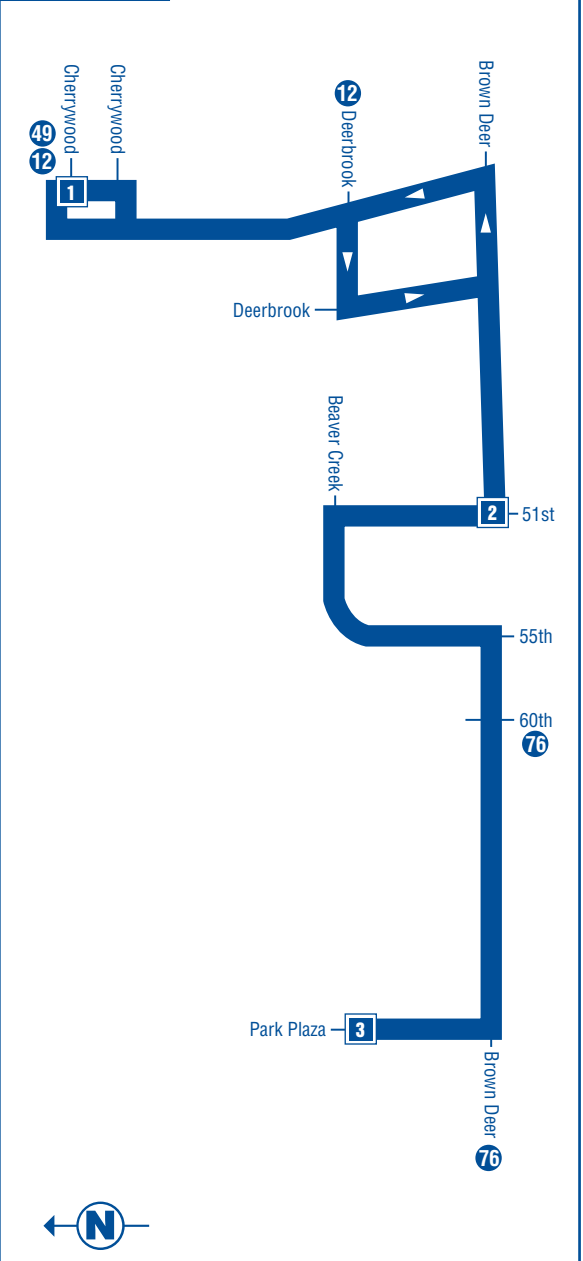

EASTBOUND WEEKDAYS

Brown Deer @ Park Plaza	Brown Deer @ 51st	Cherrywood*
1010	1015	2422
3	2	1
5:00	5:06	5:11
5:30	5:36	5:41
6:00	6:06	6:11
6:30	6:36	6:41
7:00	7:06	7:11
7:30	7:36	7:41
8:00	8:06	8:11
8:30	8:36	8:41
9:00	9:06	9:11
9:30	9:36	9:41
10:00	10:06	10:11
10:30	10:36	10:41
11:00	11:06	11:11
11:30	11:36	11:41
12:00	12:06	12:11
12:30	12:36	12:41
1:00	1:06	1:11
1:30	1:36	1:41
2:00	2:06	2:11
2:30	2:36	2:41
3:00	3:06	3:11
3:30	3:36	3:41
4:00	4:06	4:11
4:30	4:36	4:41
5:00	5:06	5:11
5:30	5:36	5:41
6:00	6:06	6:11
6:30	6:36	6:41
7:00	7:06	7:11

NOTES: Boldface times are PM.
* = Ozaukee County Shared Ride Taxi Service connection.

WESTBOUND WEEKDAYS

Cherrywood*	Brown Deer @ 51st	Brown Deer @ Park Plaza
2422	6390	1010
1	2	3
5:11	5:16	5:22
5:41	5:46	5:52
6:11	6:16	6:22
6:41	6:46	6:52
7:11	7:16	7:22
7:41	7:46	7:52
8:11	8:16	8:22
8:41	8:46	8:52
9:11	9:16	9:22
9:41	9:46	9:52
10:11	10:16	10:22
10:41	10:46	10:52
11:11	11:16	11:22
11:41	11:46	11:52
12:11	12:16	12:22
12:41	12:46	12:52
1:11	1:16	1:22
1:41	1:46	1:52
2:11	2:16	2:22
2:41	2:46	2:52
3:11	3:16	3:22
3:41	3:46	3:52
4:11	4:16	4:22
4:41	4:46	4:52
5:11	5:16	5:22
5:41	5:46	5:52
6:11	6:16	6:22
6:41	6:46	6:52

NOTES: Boldface times are PM.
* = Ozaukee County Shared Ride Taxi Service connection.

276
0 TIME POINT
0 CONNECTING ROUTE

276
Brown Deer Shuttle

Serving:
Brown Deer

Effective Date:
August 25, 2019

Service Hours:
Weekdays
5:00 AM - 7:11 PM
Saturdays
6:30 AM - 7:11 PM
Sundays/Holidays*
7:00 AM - 7:11 PM

Help us save a tree and save paper, please only take **ONE** timetable. For the most up-to-date route, schedule and fare information, visit:

RideMCTS.com
414-344-6711

*Holidays are:
New Year's Day
Memorial Day
Fourth of July
Labor Day
Thanksgiving
Christmas