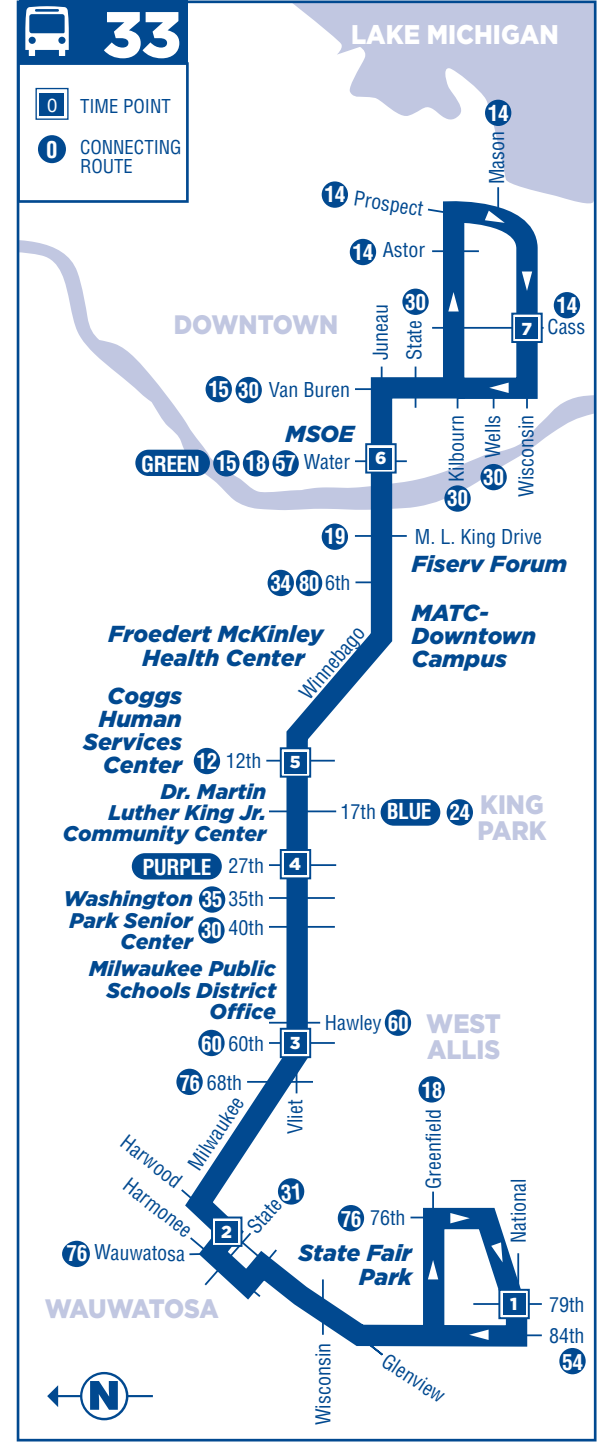

HOW TO USE THIS ROUTE GUIDE

1. Open the schedule and locate the direction of travel and day of the week you wish to travel. Find the intersection closest to where you want to catch the bus.
2. Look down the column of this intersection and timepoint for your departure time for that stop. Regular print means AM times and bold print means PM times.
3. Read horizontally along the line that lists your departure time to determine when you will arrive at your destination.
4. To plan your return trip, look at the reverse direction of travel on your schedule and follow these same steps. Please note that on most routes, the stop for your return trip will be located across the street from the stop where you boarded the bus.
5. When you see a bus approaching, look at the electronic destination sign above the front windshield to verify the route number and final destination match those given in your route guide.

FOR MORE SCHEDULE AND MAP INFORMATION OR DETOUR UPDATES:

Visit us on the web at: RideMCTS.com

Follow us on Twitter: [@RideMCTS](https://twitter.com/RideMCTS)

Like us on Facebook: facebook.com/RideMCTS

Guia fácil para tomar autobús ahora disponibles. Busque su copia en los racks de visualización a lo largo de Milwaukee o visite RideMCTS.com

MILWAUKEE COUNTY

33

VLIET - 84TH

SERVING:

- Downtown Milwaukee
- MSOE
- Fiserv Forum
- Froedert McKinley Health Center
- MATC Downtown Campus
- Coggs Human Services Center
- Dr. Martin Luther King Jr. Community Center
- Washington Park & Senior Center
- Milwaukee Public Schools District Office
- Downtown Wauwatosa
- State Fair Park

EFFECTIVE
August 25, 2024

SERVICE HOURS
Weekdays
5:43 AM - 12:13 AM

Saturdays
6:11 AM - 12:14 AM

Sundays/Holidays*
6:10 AM - 12:39 AM

Please only take **ONE** timetable. For the most up-to-date route, schedule and fare information, visit:

RideMCTS.com • 414-344-6711

Information subject to change without notice. Please recycle