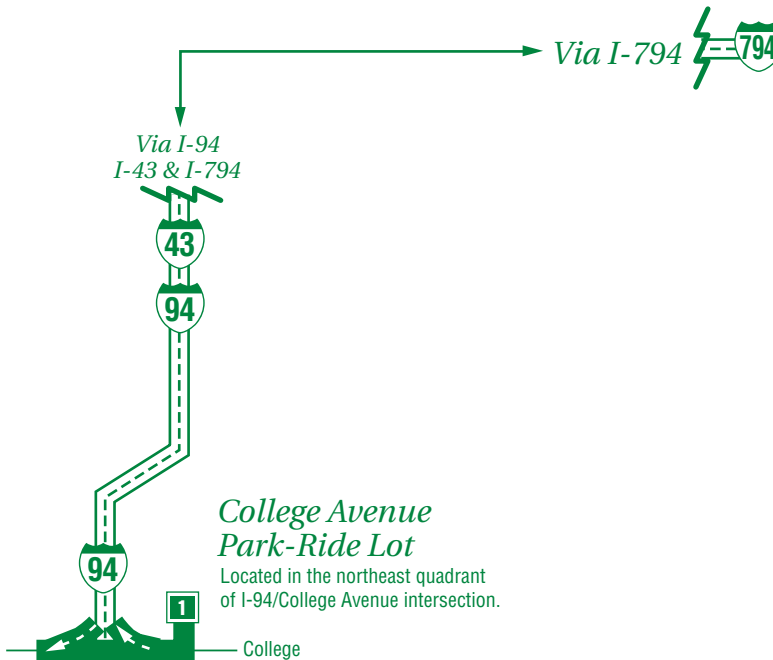

**! ATTENTION**

**DUE TO CONSTRUCTION, RYAN ROAD PARK-RIDE LOT WILL NOT BE SERVED. USE COLLEGE AVENUE NORTHEAST PARK-RIDE LOT.**

Help us save a tree and save paper, please only take **ONE** timetable. For the most up-to-date route, schedule and fare information, visit:

# 40

- 0 TIME POINT
- 1 CONNECTING ROUTE
- ★ PM STOP ONLY
- ◆ AM STOP ONLY

## Downtown Routing

*Buses will detour when freeway ramps are closed due to construction. Check RideMCTS.com for details.*

### College Avenue Park-Ride Lot

Located in the northeast quadrant of I-94/College Avenue intersection.