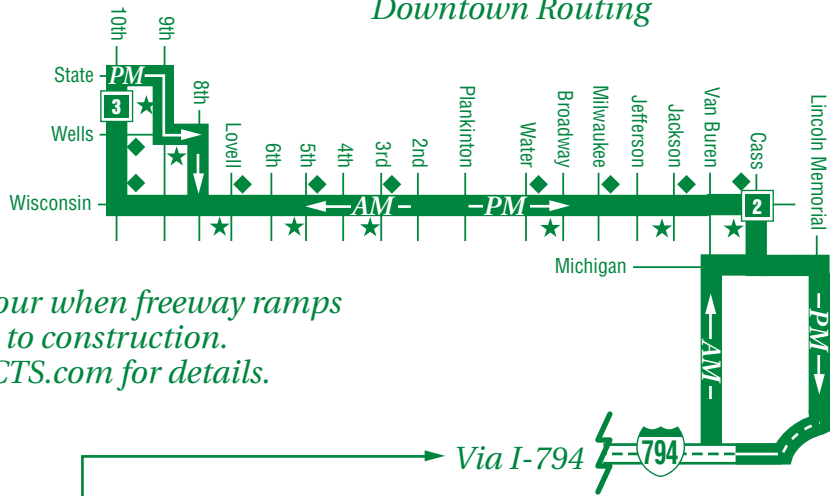

**RideMCTS.com**  
**414-344-6711**

**\*This route has no bus service on the following holidays:**

- New Year's Day
- Memorial Day
- Fourth of July
- Labor Day
- Thanksgiving
- Christmas

# 40

- 0 TIME POINT
- 1 CONNECTING ROUTE
- ★ PM STOP ONLY
- ◆ AM STOP ONLY

## Downtown Routing

*Buses will detour when freeway ramps are closed due to construction. Check RideMCTS.com for details.*

### College Avenue Park-Ride Lot

Located in the northeast quadrant of I-94/College Avenue intersection.