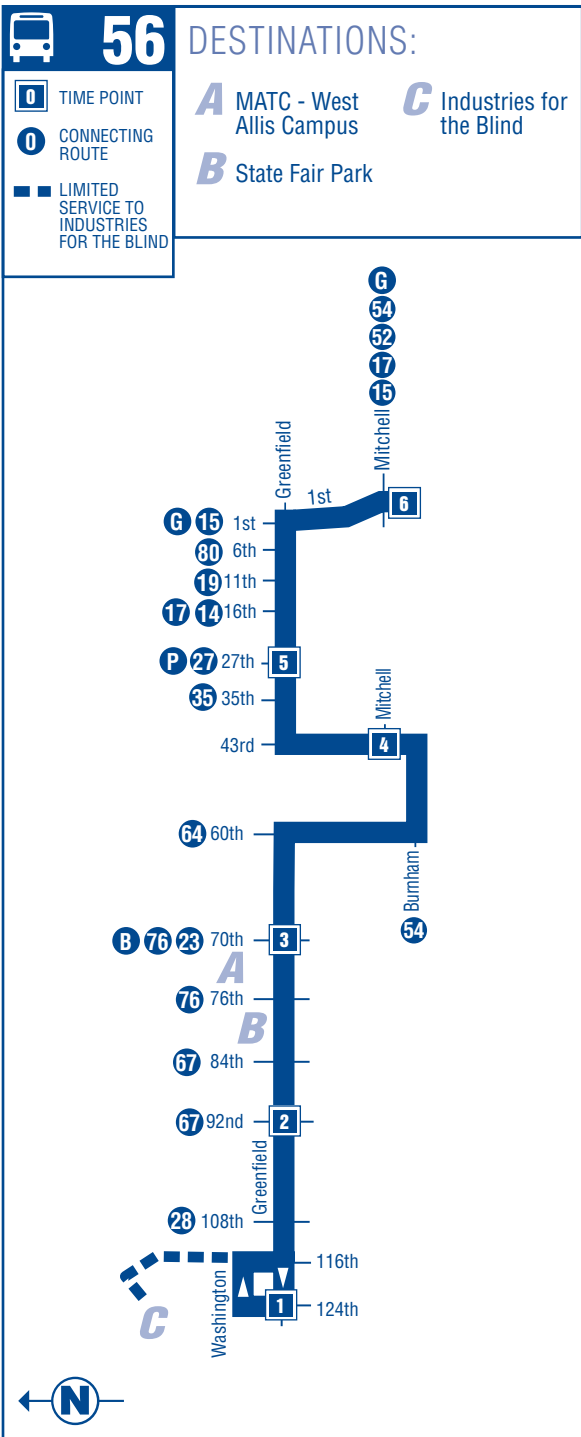

WESTBOUND WEEKDAYS continued

1st @ Mitchell	Greenfield @ Layton Blvd.	Miller Park Way @ Mitchell	Greenfield @ 70th	Greenfield @ 92nd	Greenfield @ 124th
2777	344	8435	1704	1635	1726
6	5	4	3	2	1
11:20	11:32	11:40	11:49	11:55	12:02
11:54	12:06	12:14	12:23	12:29	12:36
12:28	12:40	12:48	12:57	1:03	1:10

NOTES: Boldface times are PM.
B = Operates to Industries for the Blind.

M•CARD ONLINE
Now available at RideMCTS.com

- Add Passes & Stored Cash Value
- Easy Account Management
- Lost/Stolen Card Protection

56
Greenfield Avenue

Serving:
MATC West Allis Campus
State Fair Park
Industries for the Blind

Effective Date:
August 26, 2018

Service Hours:
Weekdays
4:16 AM - 1:27 AM

Saturdays
4:16 AM - 1:34 AM

Sundays/Holidays*
4:52 AM - 1:04 AM

Help us save a tree and save paper, please only take **ONE** timetable. For the most up-to-date route, schedule and fare information, visit:

RideMCTS.com
414-344-6711

*Holidays are:
New Year's Day
Memorial Day
Fourth of July
Labor Day
Thanksgiving
Christmas