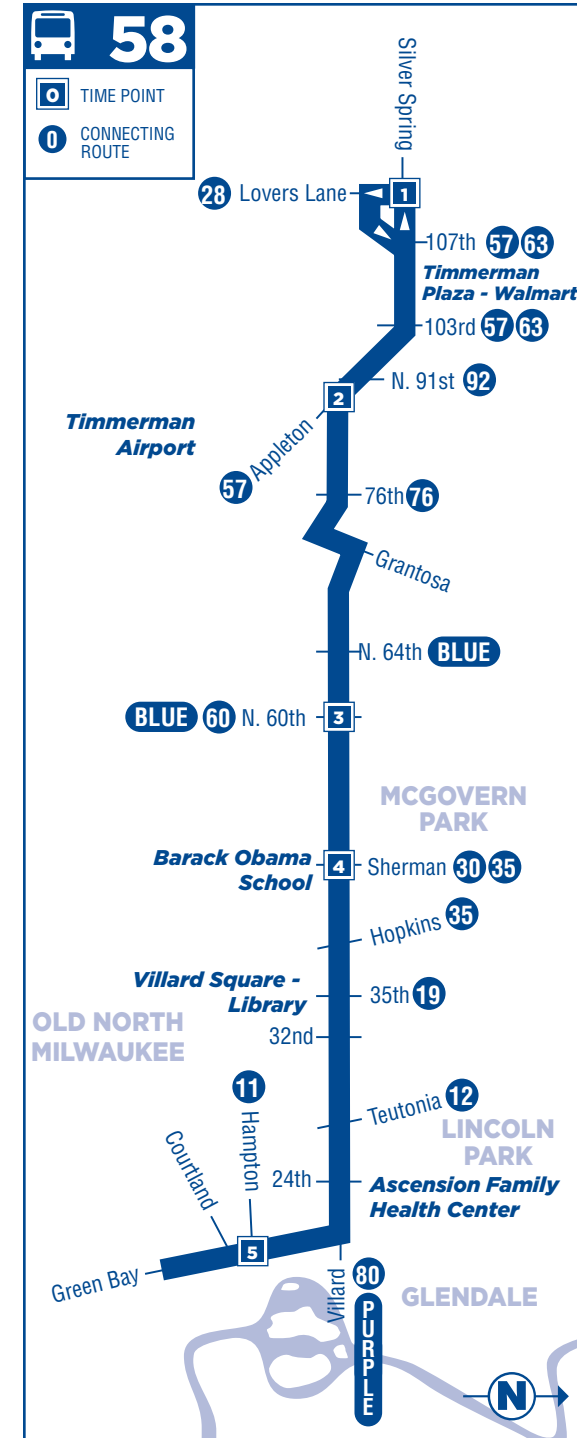

NOTES: **Boldface** times are PM

MCTS OPERATES ON A SUNDAY SCHEDULE ON THE FOLLOWING HOLIDAYS

- New Year's Day
- Memorial Day
- Fourth of July
- Labor Day
- Thanksgiving
- Christmas

Request Reasonable Accommodation

For information on how to request a reasonable accommodation, call (414) 343-1700 or go to RideMCTS.com

Para más información para preguntar para su mejor comodidad llama 414-343-1700 o visite la página RideMCTS.com

Making a Title VI Complaint

Any person who believes they have been subjected to discrimination in the delivery of or access to public transportation services on the basis of race, color or national origin, may file a complaint with Milwaukee County Transit System (MCTS). Such complaint must be filed in writing with MCTS no later than 180 days after the alleged discrimination. For information on how to file a complaint, contact MCTS as listed below:

MCTS Human Resources Department
1942 North 17th Street, Milwaukee, WI 53205
414-344-4550

082921

MAP NOT TO SCALE

58

VILLARD AVENUE

SERVING:

- Timmerman Plaza - Walmart
- Timmerman Airport
- Barack Obama School
- Villard Square - Library
- Ascension Family Health Center

EFFECTIVE
June 2, 2024

SERVICE HOURS

Weekdays
4:58 AM - 12:54 AM

Saturdays
5:19 AM - 12:12 AM

Sundays/Holidays*
5:19 AM - 12:02 AM

Please only take **ONE** timetable. For the most up-to-date route, schedule and fare information, visit:

RideMCTS.com • 414-344-6711

Information subject to change without notice.