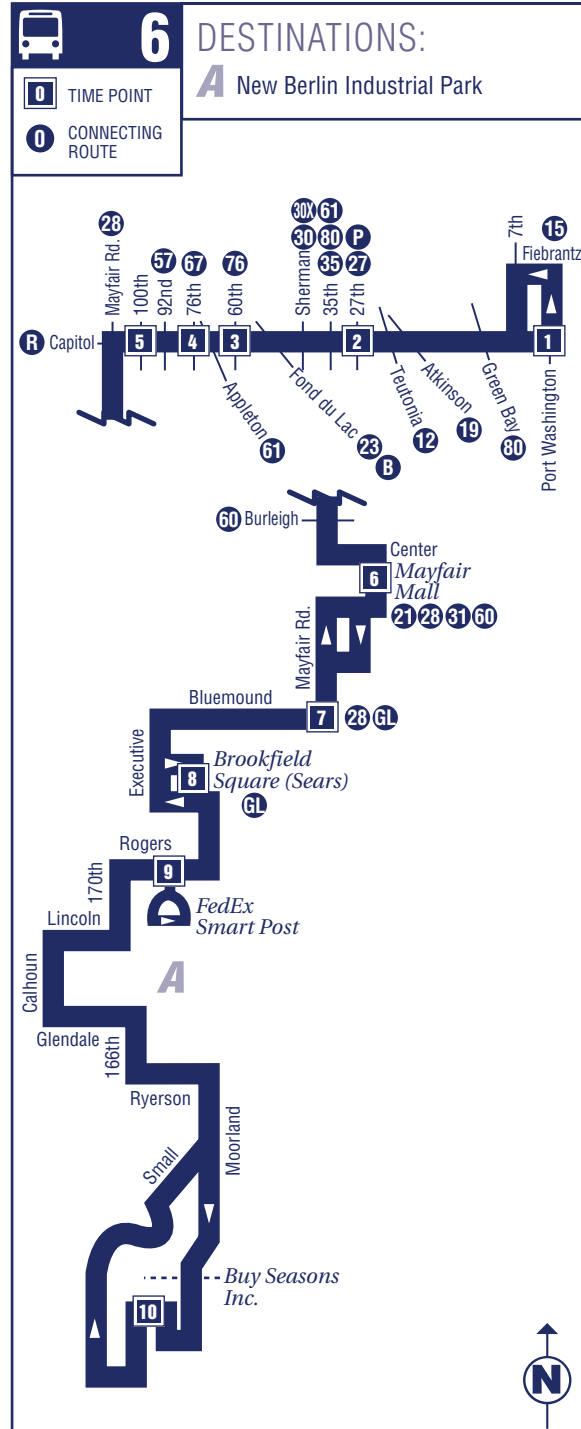

WESTBOUND WEEKDAYS

Port Washington @ Capitol	Capitol @ 27th	Capitol @ 60th	Capitol @ 76th	Capitol @ 100th	Mayfair Mall	Bluemound @ Hwy. 100	Brookfield Square	FedEx New Berlin	Buy Seasons
8345 1	6078 2	6094 3	6103 4	6115 5	4111 6	524 7	540 8	8242 9	9010 10
3:00	3:07	3:15	3:19	3:23	3:31	3:37	3:48	3:57	4:13
7:07	7:14	7:22	7:26	7:30	7:38	7:44	7:55	8:04	8:20
9:19	9:26	9:34	9:38	9:42	9:50	9:56	10:07	10:16	10:32
1:29	1:36	1:44	1:48	1:52	2:00	2:06	2:17	2:26	2:42
3:43	3:50	3:59	4:04	4:11	4:23	4:33	4:45	4:55	5:12
5:57	6:04	6:12	6:16	6:20	6:29	6:37	6:48	6:57	7:13
9:33A	9:40A	9:48A	9:51A	9:55A	10:03A	10:09A	10:20A	10:29A	10:45A
10:33	10:40	10:48	10:51	10:55	11:03	11:09	11:20	11:29	11:45

EASTBOUND WEEKDAYS

Buy Seasons	FedEx New Berlin	Brookfield Square	Bluemound @ Hwy. 100	Mayfair Mall	Capitol @ 100th	Capitol @ 76th	Capitol @ 60th	Capitol @ 27th	Port Washington @ Capitol
9010 10	8242 9	540 8	4164 7	7723 6	2479 5	6015 4	6023 3	3051 2	8345 1
4:18	4:34	4:44	4:55	5:01	5:08	5:13	5:17	5:25	5:31
8:25	8:41	8:52	9:04	9:11	9:19	9:24	9:28	9:36	9:42
2:47	3:03	3:14	3:26	3:33	3:41	3:46	3:50	3:58	4:04
5:17	5:33	5:44	5:56	6:03	6:11	6:16	6:20	6:28	6:34
7:18	7:34	7:45	7:57	8:04	8:12	8:17	8:21	8:29	8:35
11:50	12:06	12:16	12:27	12:33	12:40	12:45	12:49	12:57	1:03

NOTES: Boldface times are PM.
A = Operates September 10th through October 24th.

042618

MAP NOT TO SCALE

Effective Date:
June 3, 2018

6

New Berlin Industrial Park Express

Serving:
NEW BERLIN INDUSTRIAL PARK

Service Hours:
Weekdays
3:00 AM - 1:03 AM
Saturdays
3:00 AM - 1:03 AM
Sundays Holidays*
3:00 AM - 1:03 AM

JOB LINES

Sponsored by MICAH / Black Health Coalition of Wisconsin

Help us save a tree and save paper, please only take ONE timetable. For the most up-to-date route, schedule and fare information, visit:

RideMCTS.com
414-344-6711

*Holidays are:
New Year's Day
Memorial Day
Fourth of July
Labor Day
Thanksgiving
Christmas

Information subject to change without notice. Please recycle