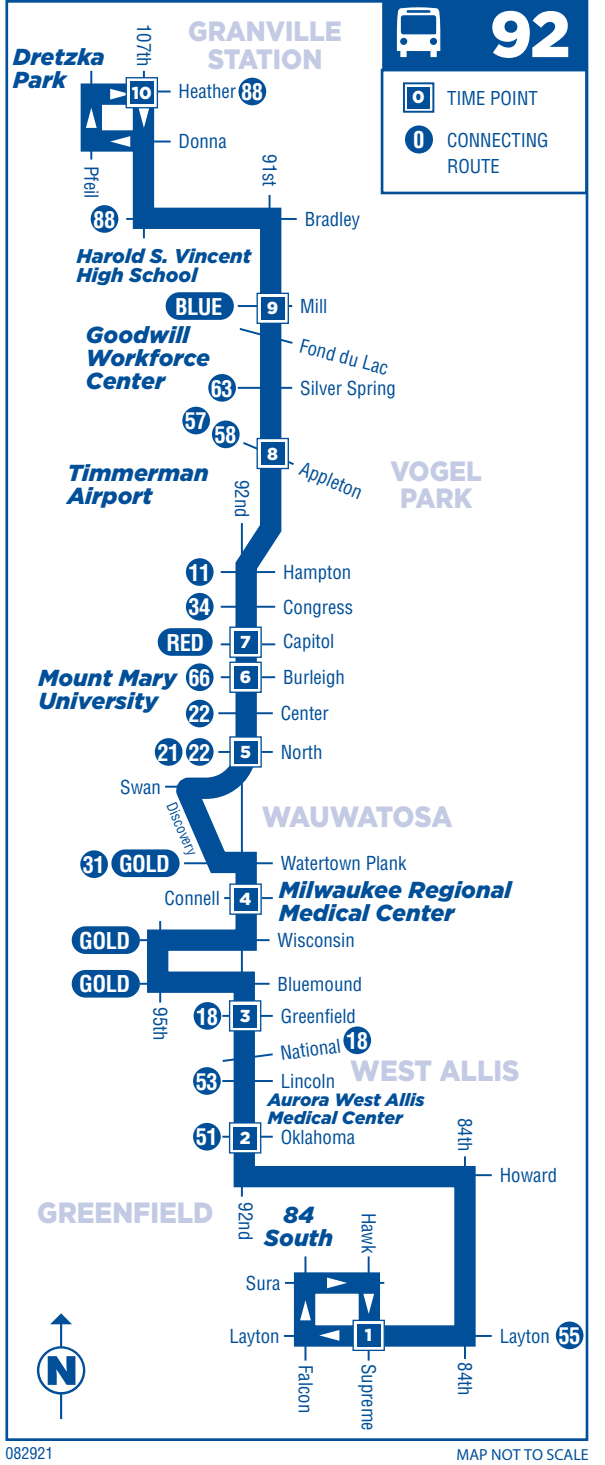

92

92ND STREET

- SERVING:**
- Goodwill Workforce Center
 - Timmerman Airport
 - Mount Mary University
 - Milwaukee Regional Medical Center
 - Aurora West Allis Medical Center
 - 84 South

EFFECTIVE
June 5, 2022