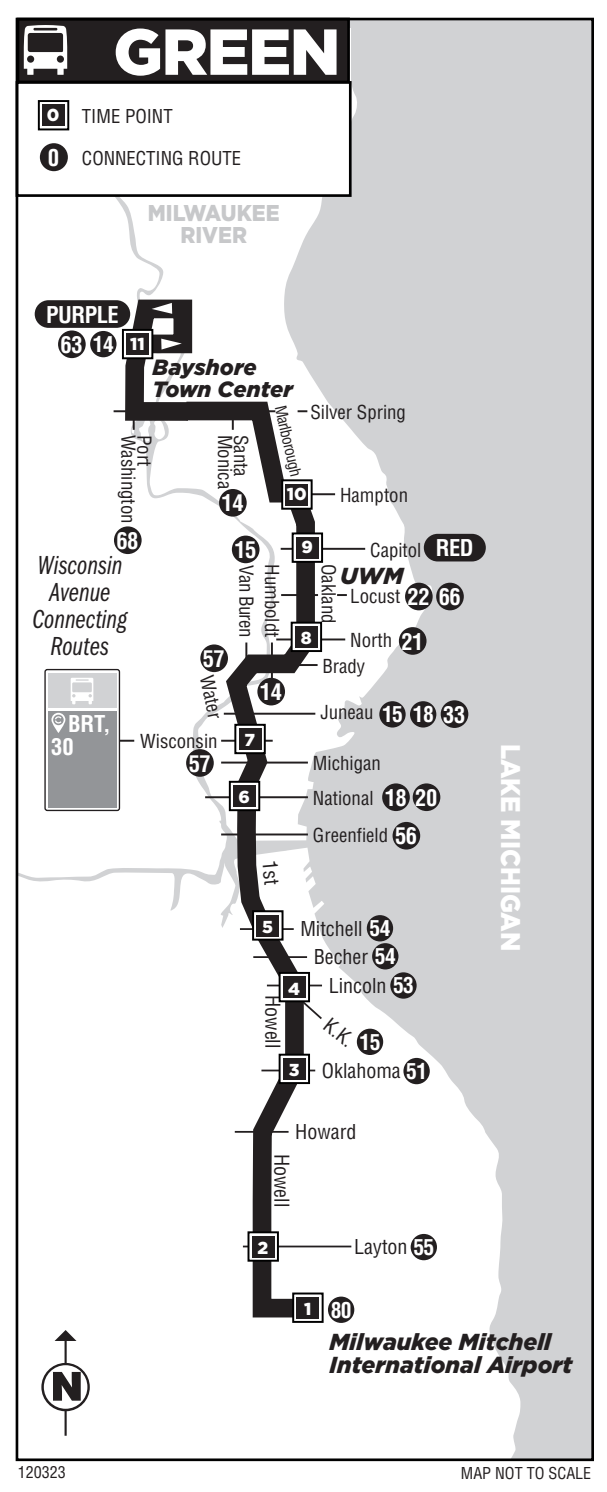

BAYSHORE - AIRPORT

1. **SERVING:**
2. Bayshore Town Center
   - UWM
   - Milwaukee Mitchell International Airport

EFFECTIVE
August 25, 2024

SERVICE HOURS

Weekdays
2:40 AM - 3:05 AM

Saturdays
4:49 AM - 3:19 AM

Sundays/Holidays*
4:29 AM - 3:02 AM

Please only take **ONE** timetable. For the most up-to-date route, schedule and fare information, visit:

RideMCTS.com • 414-344-6711

Information subject to change without notice. Please recycle

GREENLINE NORTHBOUND WEEKDAYS