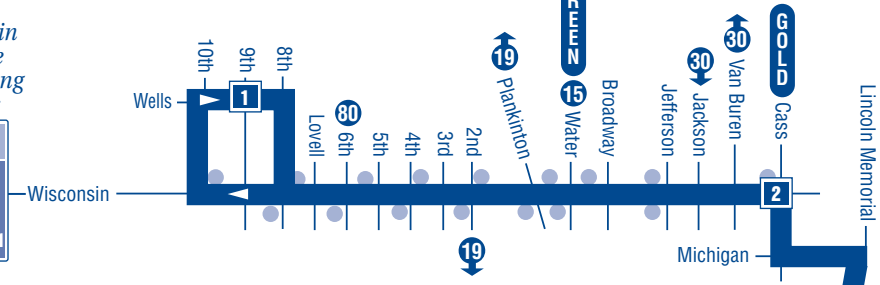

Serving:
 Downtown Milwaukee
 House of Correction
 Visitor Center

Service Hours:
SATURDAY SERVICE ONLY

Help us save a tree and save paper, please only take **ONE** timetable. For the most up-to-date route, schedule and fare information, visit:

RideMCTS.com
414-344-6711

137

-  TIME POINT
-  CONNECTING ROUTE
-  REGULAR BUS STOP

Wisconsin Avenue Connecting Routes

BLUE, GOLD, 12, 14, 23, 30, 31

Downtown

*Via I-94
I-43 & I-794*

House of Correction