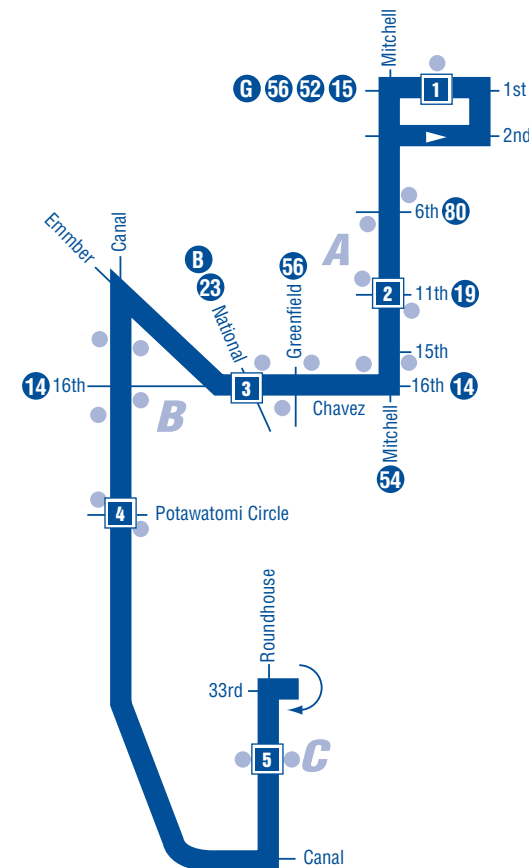

17

- 0** TIME POINT
- 0** CONNECTING ROUTE
- REGULAR BUS STOP

DESTINATIONS:

- A** Mitchell Street Shopping Area
- B** Potawatomi Bingo Casino
- C** Palermo's

110317

MAP NOT TO SCALE

17 Canal Street

Effective Date:
December 3, 2017

*Holidays are:

New Year's Day
Memorial Day
Fourth of July
Labor Day
Thanksgiving
Christmas

Information subject to change without notice. ♻️ Please recycle

WESTBOUND WEEKDAYS

1st @ Mitchell	11th @ Mitchell	National @ 16th	Canal @ Potawatomi Circle	Roundhouse @ Canal
2777 1	1073 2	2158 3	7931 4	7530 5
3:21	3:25	3:29	3:34	3:37
4:04	4:08	4:12	4:17	4:20
4:46	4:50	4:54	4:59	5:02
5:29	5:33	5:38	5:43	5:46
6:13	6:18	6:25	6:30	6:33
12:28	12:33	12:40	12:45	12:48
1:15	1:20	1:27	1:32	1:36
2:03	2:08	2:15	2:20	2:24
2:51	2:56	3:03	3:08	3:12
3:39	3:44	3:51	3:56	4:00
4:27	4:32	4:39	4:44	4:48
9:58	10:02	10:08	10:13	10:16
10:41	10:45	10:51	10:56	10:59
11:24	11:28	11:34	11:39	11:42

NOTES: Boldface times are PM.

WESTBOUND SATURDAYS

1st @ Mitchell	11th @ Mitchell	National @ 16th	Canal @ Potawatomi Circle	Roundhouse @ Canal
2777 1	1073 2	2158 3	7931 4	7530 5
4:59	5:03	5:07	5:12	5:15
5:40	5:44	5:48	5:53	5:56
6:22	6:26	6:30	6:35	6:38
12:34	12:38	12:43	12:48	12:51
1:19	1:23	1:28	1:33	1:36
2:04	2:08	2:13	2:18	2:21
2:49	2:53	2:58	3:03	3:06
3:34	3:38	3:43	3:48	3:51
9:26	9:30	9:35	9:40	9:43
10:09	10:13	10:18	10:23	10:26

EASTBOUND SATURDAYS

Roundhouse @ Canal	Canal @ Potawatomi Circle	National @ 16th	11th @ Mitchell	1st @ Mitchell
7530 5	1489 4	2060 3	1211 2	2777 1
5:15	5:19	5:24	5:29	5:33
5:56	6:00	6:05	6:10	6:14
6:38	6:42	6:47	6:52	6:56
12:51	12:55	1:01	1:07	1:11
1:36	1:40	1:46	1:52	1:56
2:21	2:25	2:31	2:37	2:41
3:06	3:10	3:16	3:22	3:26
3:51	3:55	4:01	4:07	4:11
9:43	9:47	9:52	9:57	10:01
10:26	10:30	10:35	10:40	10:44