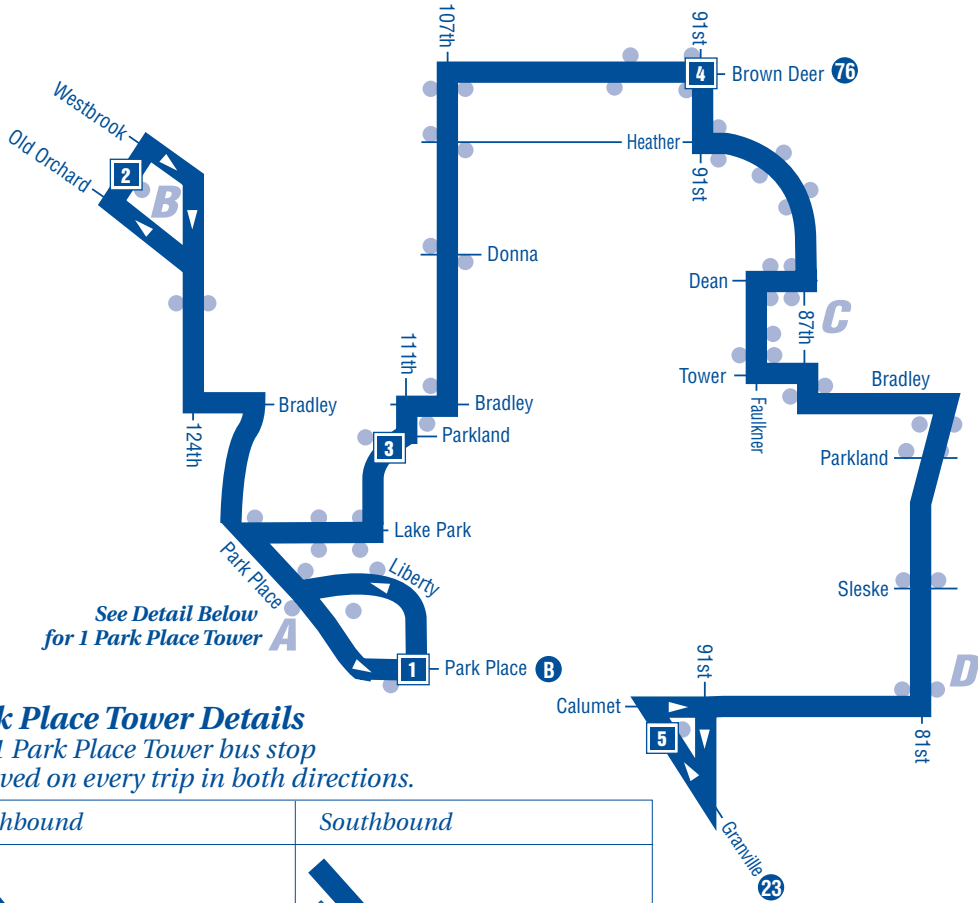

- **0** TIME POINT
- **1** CONNECTING ROUTE
- REGULAR BUS STOP

- **A** Park Place
- **C** Bradley Woods Business Center
- **B** Westbrook Corporate Center
- **D** Calumet Industrial Park