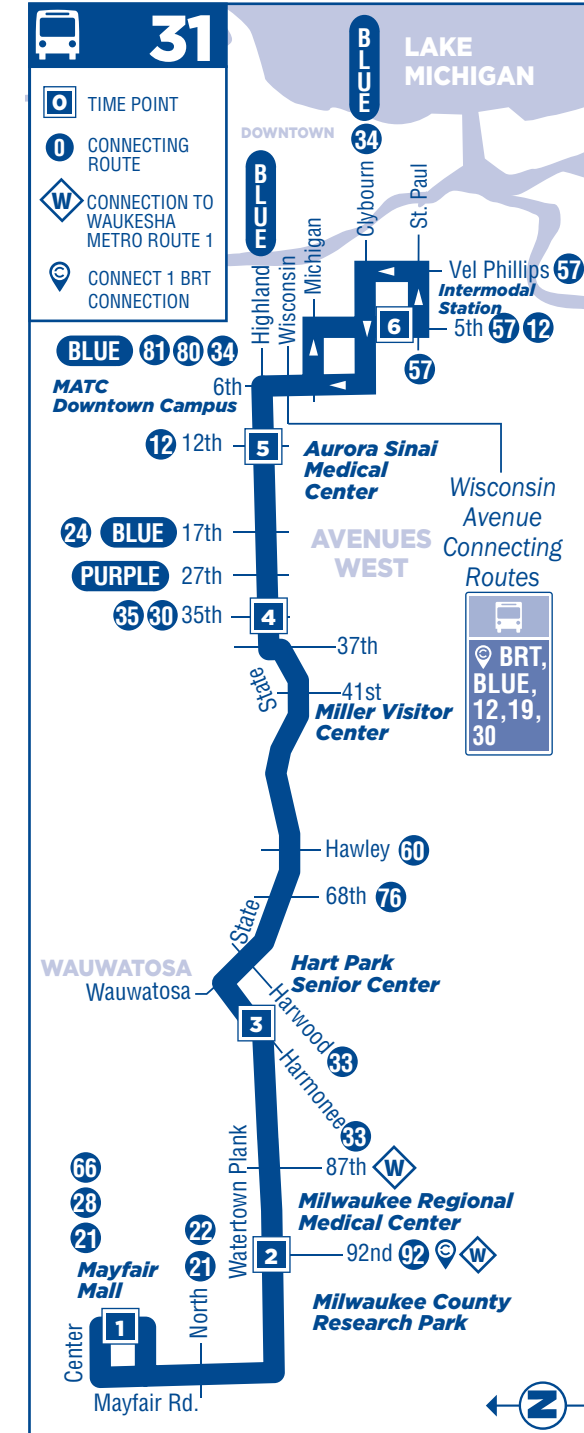

NOTES: **Boldface** times are PM

WESTBOUND		WEEKDAYS				
Intermodal Station	12th & Highland	Highland & 35th	Harwood & Harmonie	Watertown Plank & 92nd	Mayfair Mall	
6	5	4	3	2	1	
1749	2992	2745	6359	6782	7723	
4:47	4:55	5:01	5:11	5:14	5:21	
5:30	5:38	5:44	5:54	5:57	6:04	
6:10	6:19	6:26	6:37	6:41	6:48	
6:40	6:49	6:56	7:07	7:11	7:18	
7:11	7:20	7:27	7:38	7:42	7:49	
7:41	7:50	7:57	8:08	8:12	8:19	
8:11	8:20	8:27	8:38	8:42	8:49	
8:41	8:50	8:57	9:08	9:12	9:19	
9:11	9:20	9:27	9:38	9:42	9:49	
9:41	9:50	9:57	10:08	10:12	10:19	
10:11	10:21	10:28	10:39	10:42	10:49	
10:41	10:51	10:58	11:09	11:12	11:19	
11:12	11:22	11:29	11:40	11:43	11:50	
11:42	11:52	11:59	12:10	12:13	12:20	
12:12	12:22	12:29	12:40	12:43	12:50	
12:43	12:53	1:00	1:11	1:14	1:21	
1:14	1:24	1:31	1:42	1:45	1:52	
1:45	1:55	2:02	2:13	2:16	2:23	
2:16	2:26	2:33	2:45	2:49	2:57	
2:48	2:58	3:05	3:17	3:21	3:29	
3:20	3:30	3:37	3:49	3:53	4:01	
3:52	4:02	4:09	4:21	4:25	4:33	
4:24	4:34	4:41	4:53	4:57	5:05	
4:56	5:06	5:13	5:25	5:29	5:37	
5:28	5:38	5:45	5:57	6:01	6:09	
6:01	6:10	6:16	6:26	6:29	6:36	
6:32	6:41	6:47	6:57	7:00	7:07	
7:03	7:12	7:18	7:28	7:31	7:38	
7:34	7:43	7:49	7:59	8:02	8:09	
8:04	8:13	8:19	8:29	8:32	8:39	
8:34	8:43	8:49	8:59	9:02	9:09	
9:06	9:14	9:19	9:29	9:32	9:38	
9:36	9:44	9:49	9:59	10:02	10:08	
10:06	10:14	10:19	10:29	10:32	10:38	
10:36	10:44	10:49	10:59	11:02	11:08	

MCTS OPERATES ON A SUNDAY SCHEDULE ON THE FOLLOWING HOLIDAYS

- New Year's Day
- Memorial Day
- Fourth of July
- Labor Day
- Thanksgiving
- Christmas

060423

MAP NOT TO SCALE

31

STATE - HIGHLAND

SERVING:

- Intermodal Station
- Milwaukee Area Technical College - Downtown Campus
- Aurora Sinai Medical Center
- Miller Visitor Center
- Hart Park Senior Center
- Milwaukee Regional Medical Center
- Milwaukee County Research Park
- Mayfair Mall