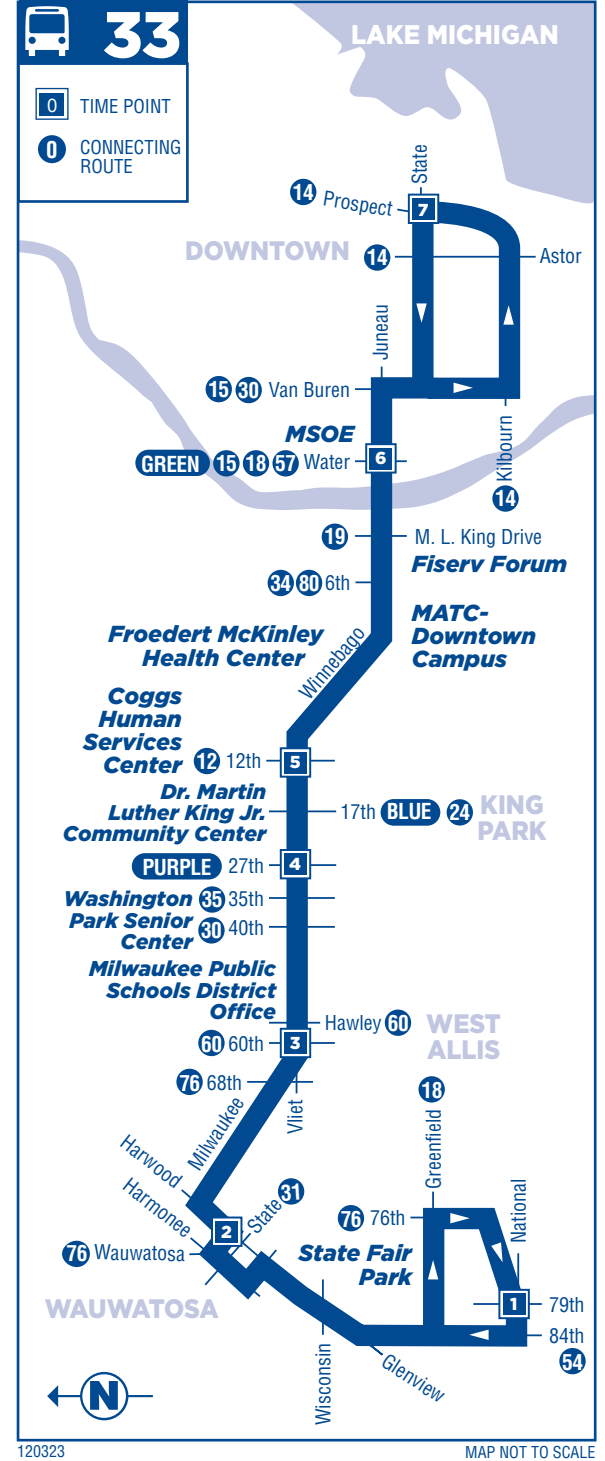

Ride **CONNECT** to:

- Froedtert
- Summerfest
- Marquette University
- Fiserv Forum
- The Pfister Hotel
- MATC
- Milwaukee Public Library
- The Riverside Theater
- and more!

To learn more about this new service, visit RideMCTS.com/CONNECT

HOW TO USE THIS ROUTE GUIDE

1. Open the schedule and locate the direction of travel and day of the week you wish to travel. Find the intersection closest to where you want to catch the bus.
2. Look down the column of this intersection and timepoint for your departure time for that stop. Regular print means AM times and bold print means PM times.
3. Read horizontally along the line that lists your departure time to determine when you will arrive at your destination.
4. To plan your return trip, look at the reverse direction of travel on your schedule and follow these same steps. Please note that on most routes, the stop for your return trip will be located across the street from the stop where you boarded the bus.
5. When you see a bus approaching, look at the electronic destination sign above the front windshield to verify the route number and final destination match those given in your route guide.

FOR MORE SCHEDULE AND MAP INFORMATION OR DETOUR UPDATES:

Visit us on the web at: RideMCTS.com

Follow us on Twitter: [@RideMCTS](https://twitter.com/RideMCTS)

Like us on Facebook: facebook.com/RideMCTS

Guia fácil para tomar autobús ahora disponibles. Busque su copia en los racks de visualización a lo largo de Milwaukee o visite RideMCTS.com

MILWAUKEE COUNTY

33

VLIET - 84TH

SERVING:

- Downtown Milwaukee
- MSOE
- Fiserv Forum
- Froedert McKinley Health Center
- MATC Downtown Campus
- Coggs Human Services Center
- Dr. Martin Luther King Jr. Community Center
- Washington Park & Senior Center
- Milwaukee Public Schools District Office
- Downtown Wauwatosa
- State Fair Park

EFFECTIVE
March 3, 2024

SERVICE HOURS
Weekdays
5:43 AM - 12:10 AM

Saturdays
6:11 AM - 12:17 AM

Sundays/
Holidays*
6:11 AM - 12:31 AM

Please only take **ONE** timetable. For the most up-to-date route, schedule and fare information, visit: