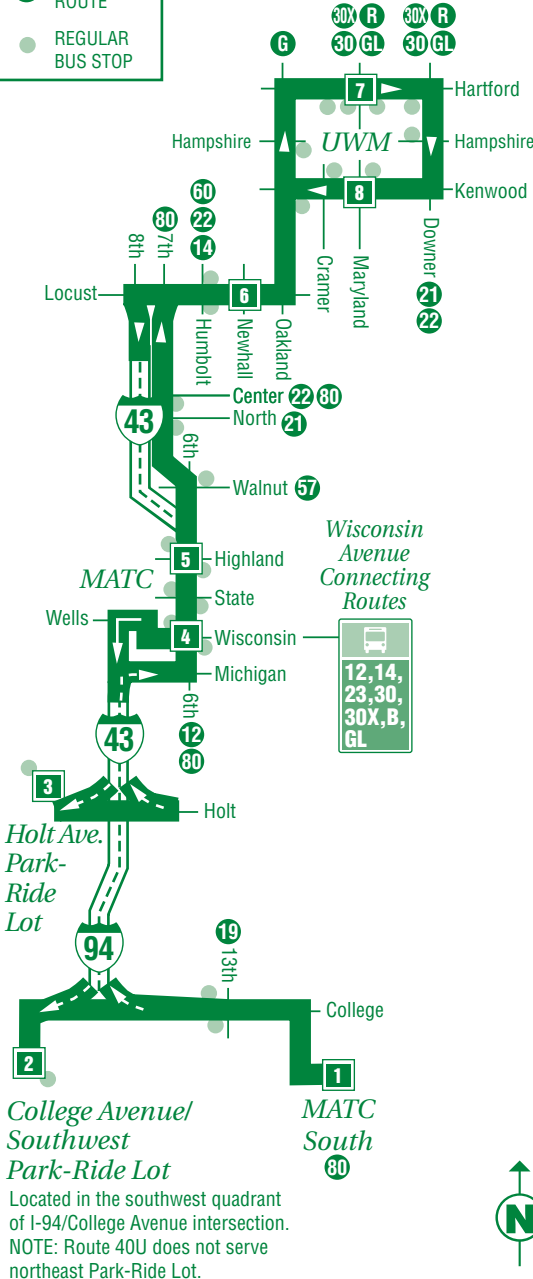

40U

- 0 TIME POINT
- 0 CONNECTING ROUTE
- REGULAR BUS STOP

Note: When departing campus, board at Kenwood stops only.

40U

Holt/College Avenue UBUS

Serving:

- University of Wisconsin - Milwaukee
- MATC - Downtown Campus
- Downtown Milwaukee
- Holt Avenue
- Park-Ride Lot
- College Avenue Park-Ride Lot (Southwest Lot)
- MATC - South Campus

NOTES: Boldface times are PM.

A = EXPRESS TRIP. Trip does not make stops Downtown.

B = Operates Monday thru Thursday only.

EXPRESS TRIP: Does not make stops Downtown.

C = Operates Monday thru Thursday only.