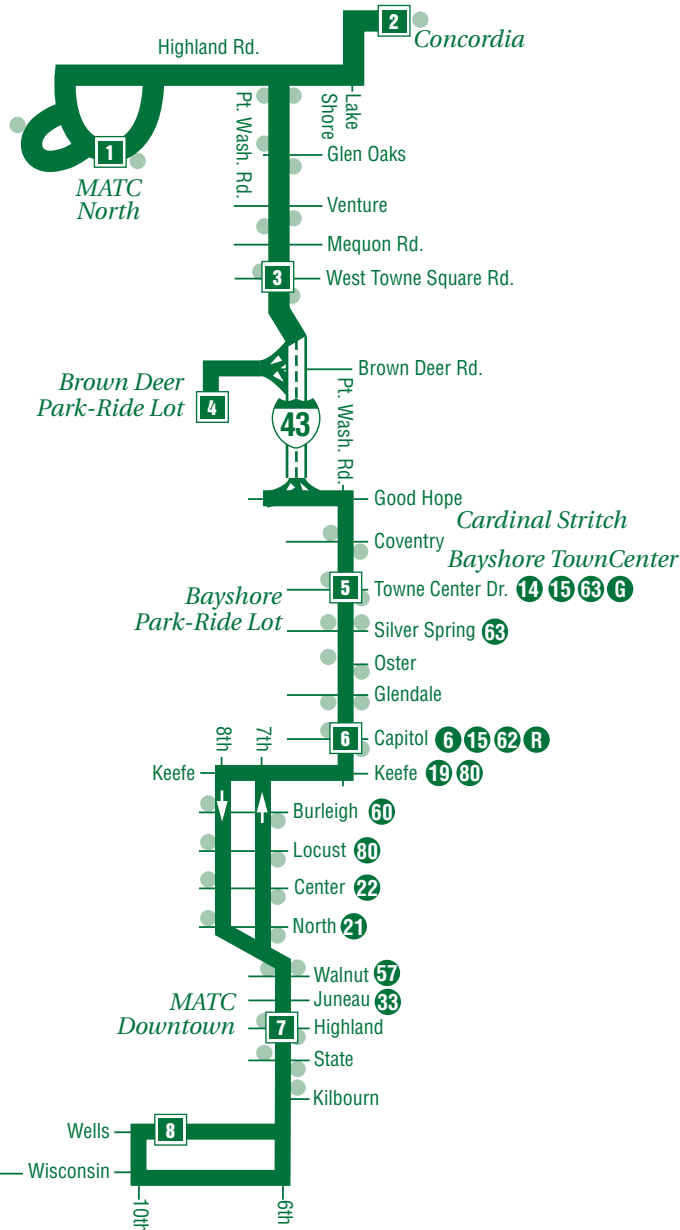

**WEEKDAYS** | SOUTHBOUND

MATC North	Concordia	Pt. Washington @ West Towne Sq.	Brown Deer Park-Ride Lot*	Bayshore	Pt. Washington @ Capitol	6th @ Highland	Wells @ 9th
2392	6678	6680	2396	542	8407	623	2398
<b>1</b>	<b>2</b>	<b>3</b>	<b>4</b>	<b>5</b>	<b>6</b>	<b>7</b>	<b>8</b>
7:38	7:46	7:54	8:02	8:12	8:20	8:32	8:37
8:50	8:58	9:06	9:13	9:22	9:30	9:42	9:47
9:54	10:02	10:10	10:17	10:26	10:34	10:46	10:51
11:40	11:48	11:56	<b>12:03</b>	<b>12:12</b>	<b>12:20</b>	<b>12:32</b>	<b>12:37</b>
<b>12:08</b>	<b>12:16</b>	<b>12:24</b>	<b>12:31</b>	<b>12:40</b>	<b>12:48</b>	<b>1:00</b>	<b>1:05</b>
<b>1:50</b>	<b>1:58</b>	<b>2:06</b>	<b>2:13</b>	<b>2:22</b>	<b>2:30</b>	<b>2:42</b>	<b>2:47</b>
<b>3:07</b>	<b>3:15</b>	<b>3:23</b>	<b>3:30</b>	<b>3:40</b>	<b>3:49</b>	<b>4:01</b>	<b>4:07</b>
<b>4:05</b>	<b>4:13</b>	<b>4:21</b>	<b>4:28</b>	<b>4:38</b>	<b>4:47</b>	<b>4:59</b>	<b>5:05</b>
<b>6:20</b>	<b>6:28</b>	<b>6:36</b>	<b>6:43</b>	<b>6:53</b>	<b>7:01</b>	<b>7:12</b>	<b>7:17</b>

## 6th Street – Port Washington Road UBUS

**Serving:**

- MATC - North Campus
- Concordia University
- Brown Deer Park-Ride Lot
- Cardinal Stritch University
- Bayshore Town Center
- Bayshore Park-Ride Lot
- MATC - Downtown Campus
- Downtown Milwaukee

- Glendale
- Mequon
- Milwaukee

**NOTE:** This route runs only when MATC is in session.

Help us save a tree and save paper, please only take **ONE** timetable. For the most up-to-date route, schedule and fare information, visit:

# 42U

- 0** TIME POINT
- 0** CONNECTING ROUTE
- REGULAR BUS STOP

12, 14,  
23, 30,  
30X,  
31, 143,  
B, G