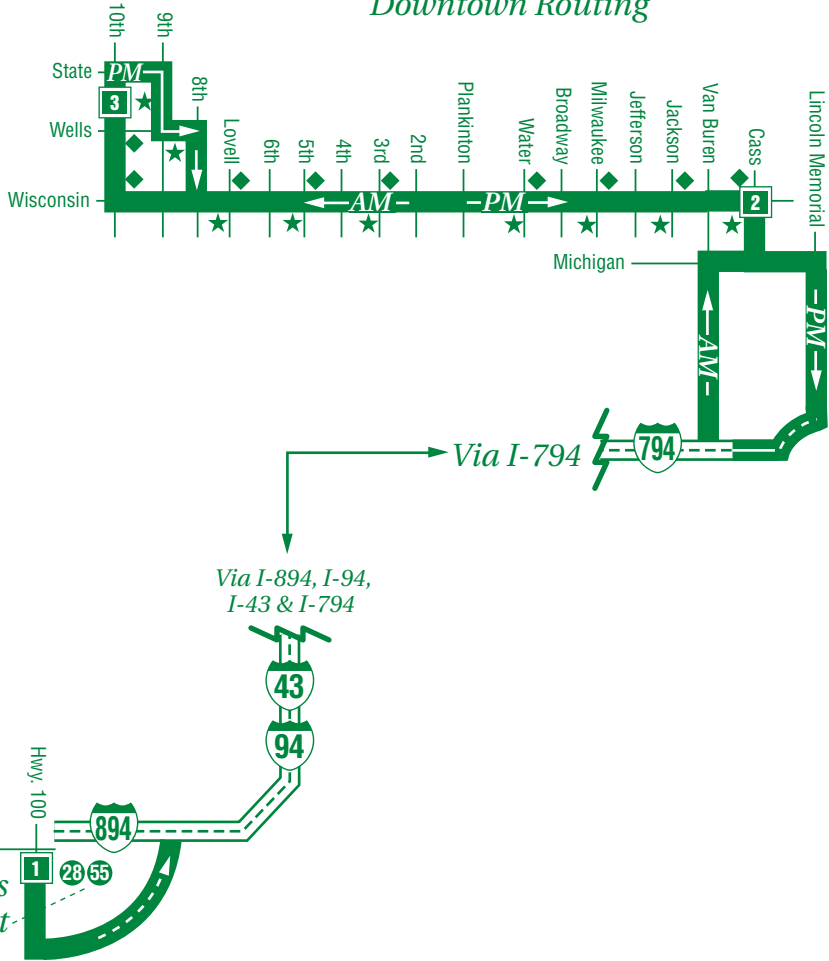

WEEKDAYS FROM DOWNTOWN

| 10th @ Wells | 10th @ Courthouse | Wisconsin @ Cass | Hales Corners Park-Ride Lot |
|-------------------|----------------------|---------------------|--------------------------------|
| 7:490 3 | 4:802 3 | 7:805 2 | 1:650 1 |
| | 6:45 | | 7:08 |
| | 7:37 | | 8:00 |
| 3:40 | 3:41 | 3:53 | 4:18 |
| 3:55 | 3:56 | 4:08 | 4:33 |
| 4:09 | 4:10 | 4:22 | 4:49 |
| 4:34 | 4:35 | 4:47 | 5:14 |
| 4:56 | 4:57 | 5:09 | 5:36 |
| 5:10 | 5:11 | 5:23 | 5:50 |
| 5:30 | 5:31 | 5:42 | 6:05 |

NOTES: Boldface times are PM.

To read our Title VI policy regarding passenger rights and to learn how to make a complaint, visit RideMCTS.com.

43

Hales Corners Flyer

Serving:

Lake Michigan & Lakefront Area
Downtown Milwaukee
Milwaukee County Courthouse
Hales Corners Park-Ride Lot

Empowering People
Strengthening Community

43

- 0 TIME POINT
- 1 CONNECTING ROUTE
- ★ PM STOP ONLY
- ◆ AM STOP ONLY

Downtown Routing

Hales Corners
Park-Ride Lot