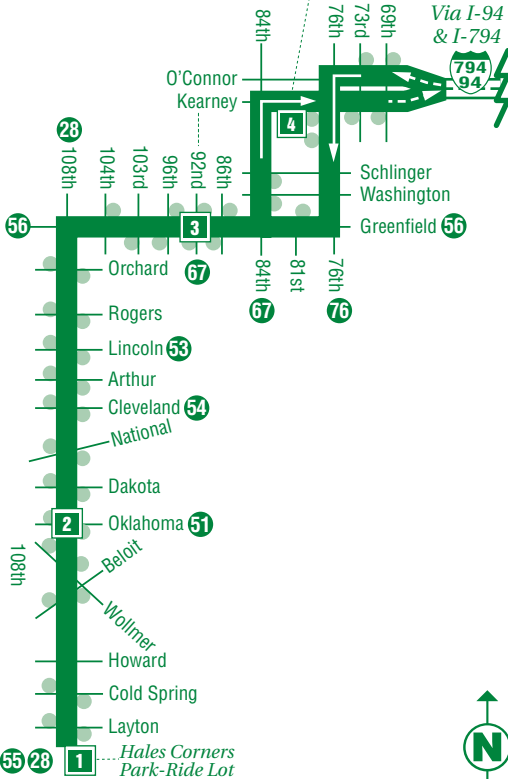

44U

- TIME POINT
- CONNECTING ROUTE
- REGULAR BUS STOP

44U

Fair Park– Hales Corners UBUS

Effective Date:
January 7, 2019

Serving:

- University of Wisconsin - Milwaukee
- Hales Corners Park-Ride Lot
- State Fair Park-Ride Lot

Service Hours:

Weekdays
Fall and Spring
Semesters
School Days Only
6:02 AM - 10:16 PM

Help us save a tree and save paper, please only take **ONE** timetable. For the most up-to-date route, schedule and fare information, visit:

NOTES: Boldface times are PM.
A = Operates Monday thru Thursday only.

WESTBOUND WEEKDAYS

Kenwood @ Maryland (Union)	Hartford @ Maryland	State Fair Park-Ride Lot	Greenfield @ 92nd	108th @ Oklaoma	Hales Corners Park-Ride Lot
265	260	8416	1635	2604	1650
5	6	4	3	2	1
6:57	7:01	7:22	7:27	7:36	7:41
7:42	7:46	8:07	8:12	8:21	8:26
8:21	8:25				8:55
8:36	8:40	9:01	9:06	9:15	9:20
9:15	9:19				9:49
9:23	9:27	9:48	9:53	10:02	10:07
10:04	10:08	10:29	10:34	10:43	10:48
10:46	10:50	11:11	11:16	11:25	11:30
11:16	11:20	11:41	11:46	11:55	12:00
11:45	11:49	12:10	12:15	12:24	12:29
12:23	12:27	12:48	12:53	1:02	1:07
12:57	1:01	1:22	1:27	1:36	1:41
1:25	1:29	1:50	1:55	2:04	2:09
1:52	1:56	2:17	2:22	2:31	2:36
2:10	2:14	2:35	2:40	2:49	2:54
2:37	2:41	3:07	3:12	3:22	3:28
2:58A	3:02A	3:28A	3:33A	3:43A	3:49A
3:04	3:08	3:34	3:39	3:49	3:55
3:27	3:31	3:57	4:02	4:12	4:18
3:42	3:46	4:12	4:17	4:27	4:33
3:57A	4:01A	4:27A	4:32A	4:42A	4:48A
4:10	4:14	4:40	4:45	4:55	5:01
4:36	4:40	5:06	5:11	5:21	5:27
5:05	5:09	5:35	5:40	5:50	5:56
5:36	5:40	6:01	6:06	6:15	6:20
6:15A	6:19A	6:40A	6:45A	6:54A	6:59A
6:47A	6:51A	7:12A	7:17A	7:26A	7:31A
7:20A	7:24A	7:45A	7:50A	7:59A	8:04A
7:54A	7:58A	8:19A	8:24A	8:33A	8:38A
8:27A	8:31A	8:52A	8:57A	9:06A	9:11A
8:58A	9:02A	9:23A	9:28A	9:37A	9:42A
9:32A	9:36A	9:57A	10:02A	10:11A	10:16A

NOTES: Boldface times are PM.
A = Operates Monday thru Thursday only.