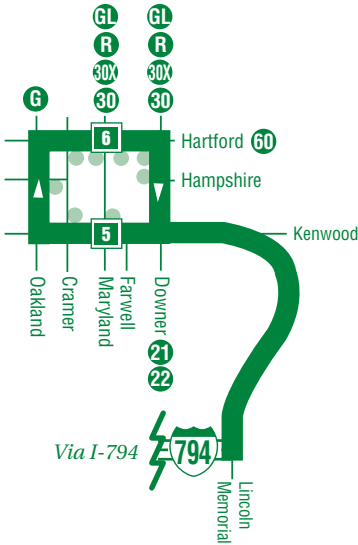

44U

- TIME POINT
- CONNECTING ROUTE
- REGULAR BUS STOP

44U

Fair Park– Hales Corners UBUS

Effective Date:
January 7, 2019

Serving:

- University of Wisconsin - Milwaukee
- Hales Corners Park-Ride Lot
- State Fair Park-Ride Lot

NOTES: Boldface times are PM.
A = Operates Monday thru Thursday only.

WESTBOUND WEEKDAYS

Kenwood @ Maryland (Union)	Hartford @ Maryland	State Fair Park-Ride Lot	Greenfield @ 92nd	108th @ Oklaoma	Hales Corners Park-Ride Lot
265	260	8416	1635	2604	1650
5	6	4	3	2	1
6:57	7:01	7:22	7:27	7:36	7:41
7:42	7:46	8:07	8:12	8:21	8:26
8:21	8:25				8:55
8:36	8:40	9:01	9:06	9:15	9:20
9:15	9:19				9:49
9:23	9:27	9:48	9:53	10:02	10:07
10:04	10:08	10:29	10:34	10:43	10:48
10:46	10:50	11:11	11:16	11:25	11:30
11:16	11:20	11:41	11:46	11:55	12:00
11:45	11:49	12:10	12:15	12:24	12:29
12:23	12:27	12:48	12:53	1:02	1:07
12:57	1:01	1:22	1:27	1:36	1:41
1:25	1:29	1:50	1:55	2:04	2:09
1:52	1:56	2:17	2:22	2:31	2:36
2:10	2:14	2:35	2:40	2:49	2:54
2:37	2:41	3:07	3:12	3:22	3:28
2:58A	3:02A	3:28A	3:33A	3:43A	3:49A
3:04	3:08	3:34	3:39	3:49	3:55
3:27	3:31	3:57	4:02	4:12	4:18
3:42	3:46	4:12	4:17	4:27	4:33
3:57A	4:01A	4:27A	4:32A	4:42A	4:48A
4:10	4:14	4:40	4:45	4:55	5:01
4:36	4:40	5:06	5:11	5:21	5:27
5:05	5:09	5:35	5:40	5:50	5:56
5:36	5:40	6:01	6:06	6:15	6:20
6:15A	6:19A	6:40A	6:45A	6:54A	6:59A
6:47A	6:51A	7:12A	7:17A	7:26A	7:31A
7:20A	7:24A	7:45A	7:50A	7:59A	8:04A
7:54A	7:58A	8:19A	8:24A	8:33A	8:38A
8:27A	8:31A	8:52A	8:57A	9:06A	9:11A
8:58A	9:02A	9:23A	9:28A	9:37A	9:42A
9:32A	9:36A	9:57A	10:02A	10:11A	10:16A