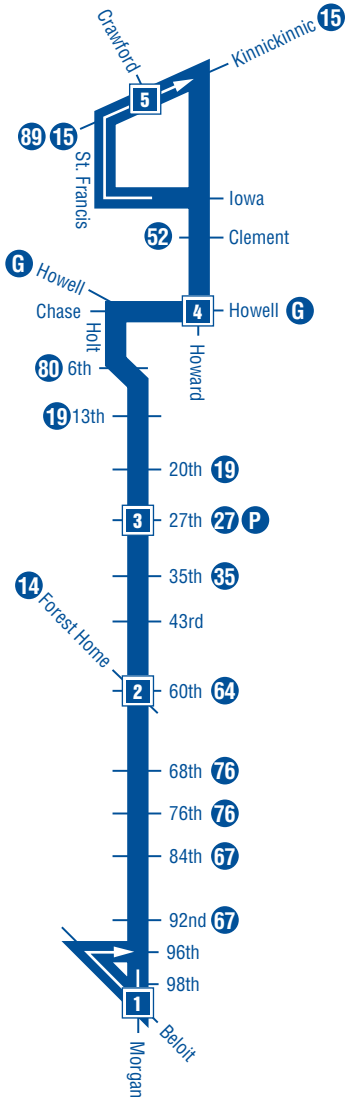

50

- 0 TIME POINT
- 0 CONNECTING ROUTE

50

Morgan Avenue

Effective Date:
January 18, 2015

Serving:

Thomas More High School
Wedgewood Park

Service Hours:

Weekdays*
AM and PM service
school days only

For additional route, schedule and fare information:

414-344-6711
www.RideMCTS.com

EASTBOUND	WEEKDAYS
------------------	----------

Beloit @ Morgan	Morgan @ 60th	Morgan @ 27th	Howard @ Howell	Kinnickinnic @ Crawford
7808	5014	5027	5043	7807
1	2	3	4	5
6:53	7:03	7:11	7:20	7:28
3:58	4:08	4:16	4:26	4:34

NOTES: Boldface times are PM.

WESTBOUND	WEEKDAYS
------------------	----------

Kinnickinnic @ Crawford	Howard @ Howell	Morgan @ 27th	Morgan @ 60th	Beloit @ Morgan
7807	4956	4971	4983	7808
5	4	3	2	1
7:36	7:44	7:54	8:01	8:13
3:16E	3:28	3:37	3:44	3:54

NOTES: Boldface times are PM.

E = Leaves from St Francis & KK 1 minute before time shown.

Making a Title VI Complaint

Any person who believes he/she has been subjected to discrimination in the delivery of or access to public transportation services on the basis of race, color or national origin, may file a complaint with Milwaukee County Transit System (MCTS). Such complaint must be filed in writing with MCTS no later than 90 days after the alleged discrimination. For information on how to file a complaint, contact MCTS as listed below: