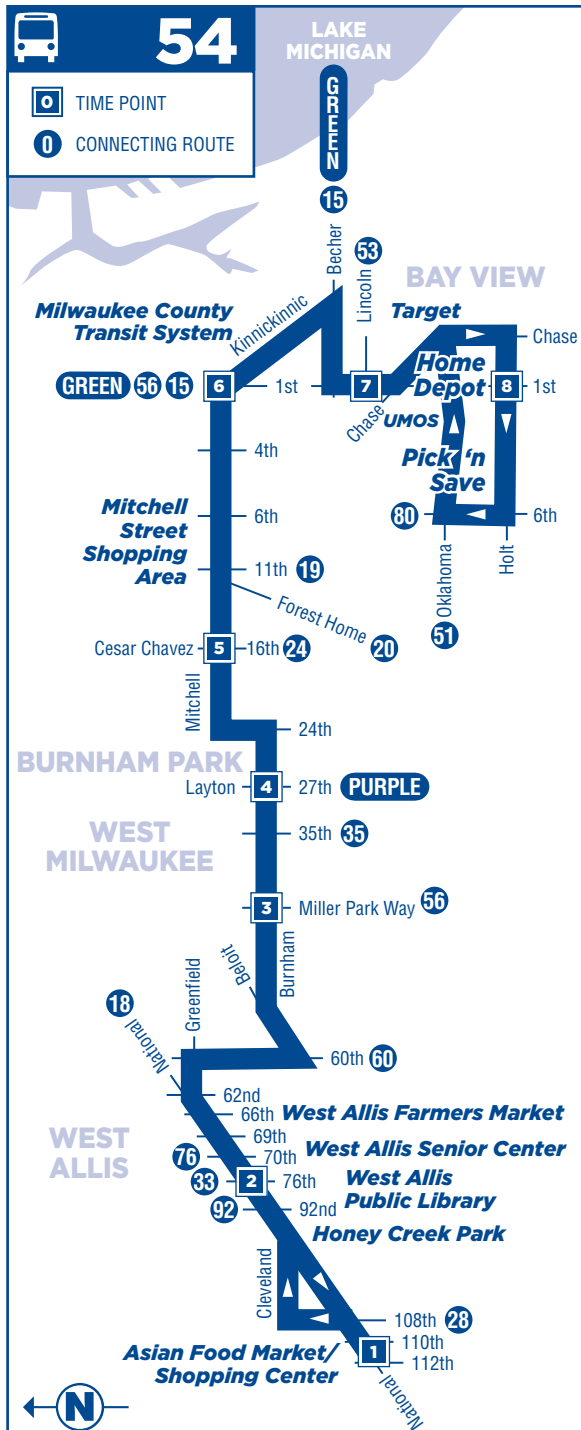

NOTES: Boldface times are PM

NOW HIRING MECHANICS!

Excellent starting salary.
Employer-paid training.
Well-funded pension.

DREAM JOB. FOR REAL.

Find your dream job today!
Apply now and see all of our open positions at RideMCTS.com/Careers

*MCTS OPERATES ON A SUNDAY SCHEDULE ON THE FOLLOWING HOLIDAYS

- New Year's Day
- Memorial Day
- Fourth of July
- Labor Day
- Thanksgiving
- Christmas

Making a Title VI Complaint

Any person who believes they have been subjected to discrimination in the delivery of or access to public transportation services on the basis of race, color or national origin, may file a complaint with Milwaukee County Transit System (MCTS). Such complaint must be filed in writing with MCTS no later than 180 days after the alleged discrimination. For information on how to file a complaint, contact MCTS as listed below:

MCTS Human Resources Department
1942 North 17th Street, Milwaukee, WI 53205
414-344-4550

060423

MAP NOT TO SCALE