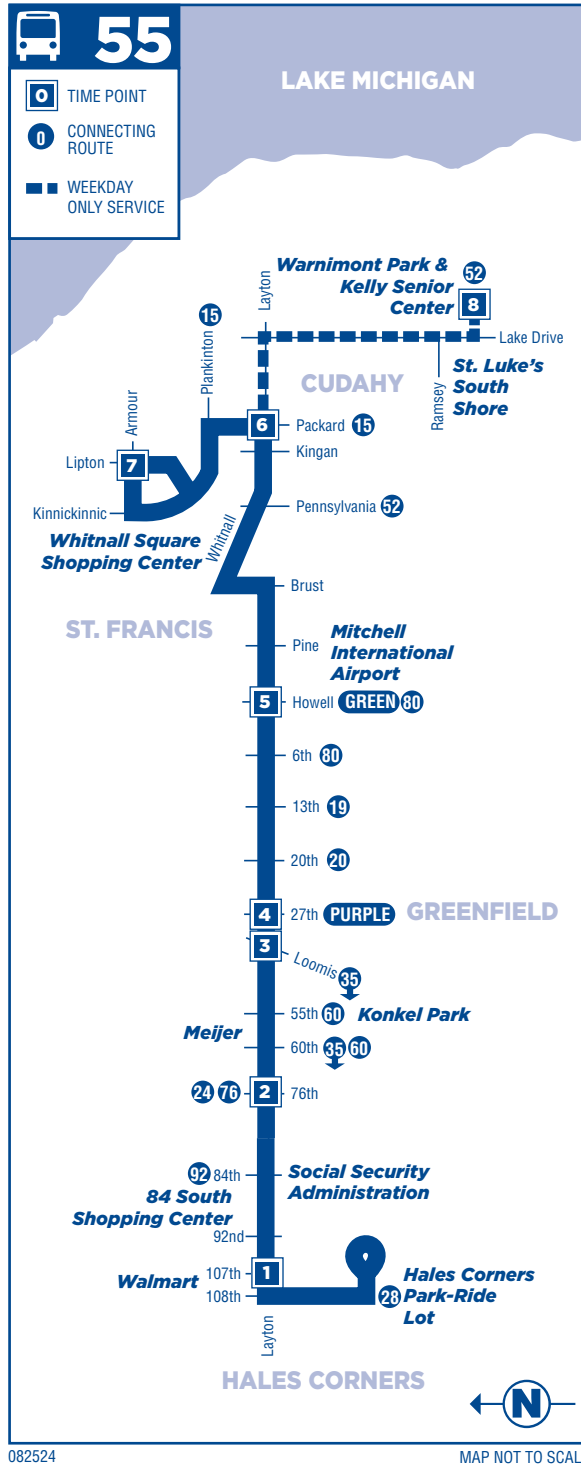

NOTES: Boldface times are PM

** - If the bus is coming from Warnimont & Lake stand at stop #5420. If the bus is coming from Lipton & Armour, stand at stop #1455

082524

MAP NOT TO SCALE

55

LAYTON AVENUE

SERVING:

- Warnimont Park & Kelly Senior Center
- St Luke's South Shore
- Whitnall Square Shopping Center
- Mitchell International Airport
- Meijer
- Konkel Park
- 84 South Shopping Center
- Social Security Administration
- Greenfield Walmart
- Hales Corners Park-Ride Lot

EFFECTIVE
June 2, 2024

SERVICE HOURS

Weekdays

5:30 AM - 12:22 AM

Saturdays

6:48 AM - 11:16 PM

Sundays/Holidays*

7:26 AM - 11:54 PM

Please only take **ONE** timetable. For the most up-to-date route, schedule and fare information, visit:

RideMCTS.com • 414-344-6711

Information subject to change without notice.

Please recycle