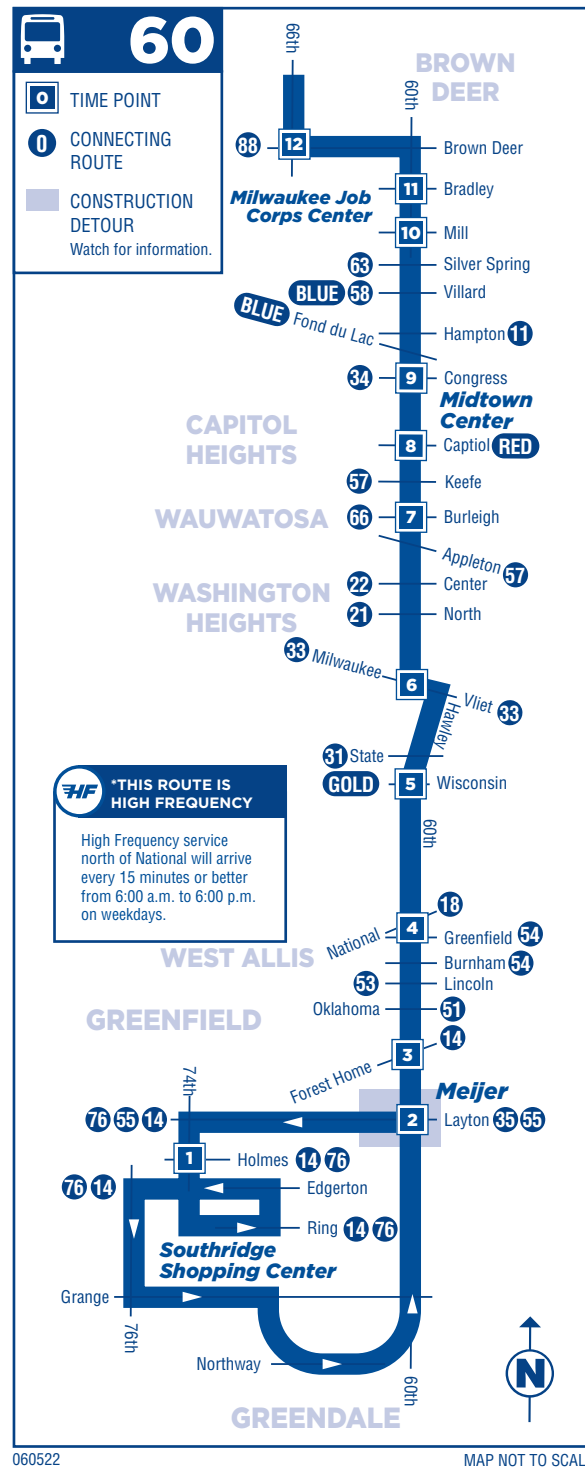

60

60TH STREET

THIS ROUTE IS HIGH FREQUENCY*

EFFECTIVE June 5, 2022

SERVING:

- Walmart
- Milwaukee Job Corps Center
- Midtown Center
- Vision Forward
- Meijer
- Southridge Shopping Center

SERVICE HOURS

Weekdays
4:28 AM - 1:47 AM

Saturdays
5:23 AM - 1:34 AM

Sundays/Holidays*
5:53 AM - 1:00 AM

CONSTRUCTION DETOUR:
SEE MAP FOR DETAILS

Please only take **ONE** timetable. For the most up-to-date route, schedule and fare information, visit:

RideMCTS.com • 414-344-6711

Information subject to change without notice. Please recycle

AIRA: Visual information for riders who are blind or low vision

Download the app for free today!
To learn more, visit RideMCTS.com/aira

aira

MCTS REAL-TIME
* Estimated arrival times *

1. 1 Find the stop ID number on the bus stop sign.
2. 2 Text MCTS and then the bus stop ID number to 41411.

Example text: **MCTS 3047**

Be sure to text the word "MCTS," a space, and then the bus stop number.

1. 3 You will receive estimated arrival times for the next two buses.

Rider Insider Program

- Enter contests to WIN free passes & other prizes
- Receive the latest info from MCTS
- Get behind-the-scenes access
- Have the opportunity to help shape the future of transit

Sign up now!
RideMCTS.com

If you're a college student you could qualify for unlimited rides on MCTS!

- U-PASS gives unlimited rides on all routes, seven days a week to students who qualify at participating colleges
- The cost is already covered in your tuition fees
- Pick it up at designated campus locations and receive discounts from area businesses

When using your new electronic U-PASS remember you MUST SHOW your student ID to driver

For more information on participating colleges and student eligibility call 414-937-3251 or visit RideMCTS.com