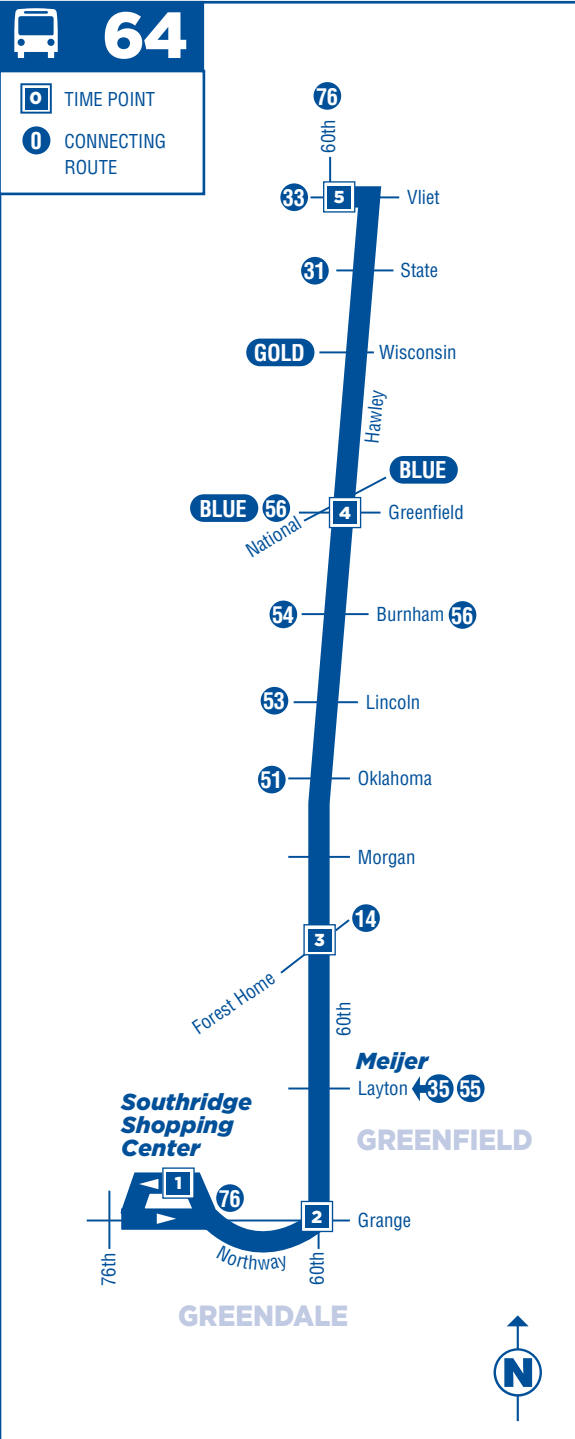

NOTES: **Boldface** times are PM.  
A = Trip Makes Additional Stop on State Street

**SOUTHBOUND** WEEKDAYS

Vliet @ 60th	60th @ Greenfield	60th @ Forest Home	60th @ Grange	Southridge
774	7875	6232	4655	9113
<b>5</b>	<b>4</b>	<b>3</b>	<b>2</b>	<b>1</b>
4:55	5:05	5:16	5:25	5:28
5:38	5:48	5:59	6:08	6:11
6:17	6:27	6:38	6:47	6:50
6:56	7:06	7:17	7:26	7:29
7:35	7:45	7:56	8:05	8:08
8:14	8:24	8:35	8:44	8:47
8:55	9:05	9:15	9:23	9:26
9:34	9:44	9:54	10:02	10:05
10:13	10:23	10:33	10:41	10:44
10:51	11:01	11:11	11:19	11:22
11:29	11:39	11:49	11:57	<b>12:00</b>
<b>12:06</b>	<b>12:17</b>	<b>12:27</b>	<b>12:36</b>	<b>12:39</b>
<b>12:44</b>	<b>12:55</b>	<b>1:05</b>	<b>1:14</b>	<b>1:17</b>
1:22	1:33	1:43	1:52	1:55
2:02	2:13	2:23	2:32	2:35
2:41	2:52	3:02	3:11	3:14
3:19	3:29	3:41	3:50	3:53
3:58	4:08	4:20	4:29	4:32
4:37	4:47	4:59	5:08	5:11
5:15	5:25	5:37	5:46	5:49
5:54	6:03	6:13	6:21	6:24
6:32	6:41	6:51	6:59	7:02
7:09	7:18	7:28	7:36	7:39
7:45	7:54	8:04	8:12	8:15
8:21	8:30	8:40	8:48	8:51
8:57	9:06	9:16	9:24	9:27
9:33	9:42	9:52	10:00	10:03
10:12	10:21	10:31	10:39	10:42

NOTES: **Boldface** times are PM.

030721

MAP NOT TO SCALE

**64**

**S. 60TH STREET**

- SERVING:**
- Southridge Shopping Center
  - Meijer
  - Hawthorne Glen
  - Greendale
  - Greenfield
  - West Allis

**EFFECTIVE**  
March 7, 2021