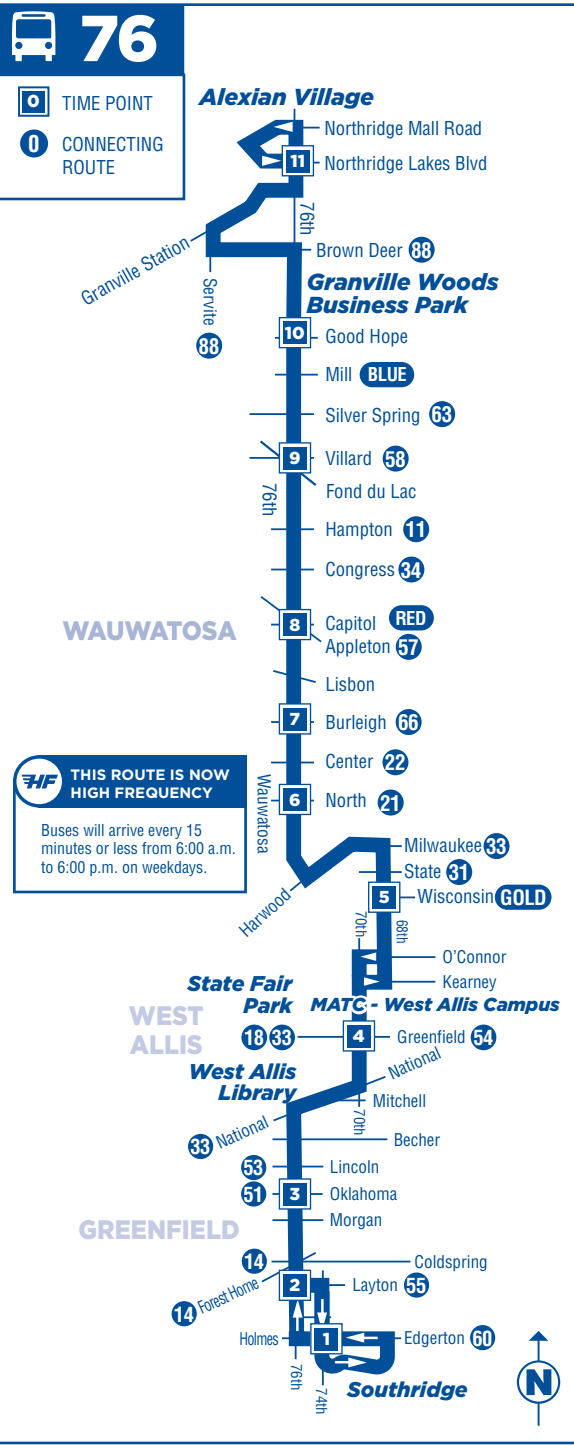

76

76TH STREET

THIS ROUTE IS HIGH FREQUENCY

SERVING:

- Alexian Village
- Granville Woods Business Park
- Wauwatosa Village
- West Allis Towne Center
- Milwaukee Area Technical College - West Allis Campus
- West Allis Library
- Southridge Shopping Center

EFFECTIVE
December 5, 2021

SERVICE HOURS

Weekdays
4:11 AM - 12:53 AM

Saturdays
5:30 AM - 12:55 AM

Sundays/Holidays*
6:04 AM - 12:17 AM

Please only take **ONE** timetable. For the most up-to-date route, schedule and fare information, visit:

RideMCTS.com • 414-344-6711

Information subject to change without notice. Please recycle

NORTHBOUND WEEKDAYS										
7th @ Holmes	7th @ Layton	7th @ Oklahoma	7th @ Greenfield	6th @ Wisconsin	7th @ North	7th @ Burleigh	7th @ Capital	7th @ Villard	7th @ Good Hope	Northridge Lakes @ 7th
1162	1170	6893	447	7044	8241	6441	6448	6460	28	6799
1	2	3	4	5	6	7	8	9	10	11
4:11	4:16	4:22	4:30	4:36	4:44	4:48	4:52	4:57	5:04	5:14
4:35	4:40	4:46	4:54	5:00	5:08	5:12	5:16	5:21	5:28	5:38
4:59	5:04	5:10	5:18	5:24	5:32	5:36	5:40	5:45	5:52	6:02
5:17	5:22	5:29	5:39	5:46	5:56	6:00	6:04	6:10	6:18	6:28
5:39	5:44	5:51	6:01	6:08	6:18	6:22	6:26	6:32	6:40	6:50
6:01	6:06	6:13	6:23	6:30	6:40	6:44	6:48	6:54	7:02	7:12
6:22	6:27	6:34	6:44	6:51	7:01	7:05	7:09	7:15	7:23	7:33
6:38	6:43	6:50	7:00	7:07	7:17	7:21	7:25	7:31	7:39	7:49
6:54	6:59	7:06	7:16	7:23	7:33	7:37	7:41	7:47	7:55	8:05
7:10	7:15	7:22	7:32	7:39	7:49	7:53	7:57	8:03	8:11	8:21
7:26	7:31	7:38	7:48	7:55	8:05	8:09	8:13	8:19	8:27	8:37
7:42	7:47	7:54	8:04	8:11	8:21	8:25	8:29	8:35	8:43	8:53
7:58	8:03	8:10	8:20	8:27	8:37	8:41	8:45	8:51	8:59	9:09
8:14	8:19	8:26	8:36	8:43	8:53	8:57	9:01	9:07	9:15	9:25
8:30	8:35	8:42	8:52	8:59	9:09	9:13	9:17	9:23	9:31	9:41
8:45	8:50	8:57	9:07	9:14	9:24	9:28	9:32	9:38	9:46	9:56
9:00	9:05	9:12	9:22	9:29	9:39	9:43	9:47	9:53	10:01	10:11
9:15	9:20	9:27	9:37	9:44	9:54	9:58	10:02	10:08	10:16	10:26
9:30	9:35	9:42	9:52	9:59	10:09	10:13	10:17	10:23	10:31	10:41
9:45	9:50	9:57	10:07	10:14	10:24	10:28	10:32	10:38	10:46	10:56
10:00	10:05	10:12	10:22	10:29	10:39	10:43	10:47	10:53	11:01	11:11
10:15	10:20	10:27	10:37	10:44	10:54	10:58	11:02	11:08	11:16	11:26
10:30	10:35	10:42	10:52	10:59	11:09	11:13	11:17	11:23	11:31	11:41
10:45	10:50	10:57	11:07	11:14	11:24	11:28	11:32	11:38	11:46	11:56
11:00	11:05	11:12	11:22	11:29	11:39	11:43	11:47	11:53	12:01	12:11
11:15	11:20	11:27	11:37	11:44	11:54	11:58	12:02	12:08	12:16	12:26
11:30	11:35	11:42	11:52	11:59	12:09	12:13	12:17	12:23	12:31	12:41
11:44	11:49	11:56	12:06	12:13	12:23	12:27	12:31	12:37	12:45	12:55
11:58	12:03	12:10	12:20	12:27	12:37	12:41	12:45	12:51	12:59	1:09
12:09	12:15	12:23	12:34	12:41	12:52	12:56	1:00	1:07	1:16	1:27
12:24	12:30	12:38	12:49	12:56	1:07	1:11	1:15	1:22	1:31	1:42
12:39	12:45	12:53	1:04	1:11	1:22	1:26	1:30	1:37	1:46	1:57
12:54	1:00	1:08	1:19	1:26	1:37	1:41	1:45	1:52	2:01	2:12
1:09	1:15	1:23	1:34	1:41	1:52	1:56	2:00	2:07	2:16	2:27
				1:41A	1:52	1:56	2:00	2:07	2:16	2:27
1:24	1:30	1:38	1:49	1:56	2:07	2:11	2:15	2:22	2:31	2:42
1:39	1:45	1:53	2:04	2:11	2:22	2:26	2:30	2:37	2:46	2:57
1:54	2:00	2:08	2:19	2:26	2:37	2:41	2:45	2:52	3:01	3:12
2:09	2:15	2:23	2:34	2:41	2:52	2:56	3:00	3:07	3:16	3:27
2:24	2:30	2:38	2:49	2:56	3:07	3:11	3:15	3:22	3:31	3:42
2:39	2:45	2:53	3:04	3:11	3:22	3:26	3:30	3:37	3:46	3:57
2:54	3:00	3:08	3:19	3:26	3:37	3:41	3:45	3:52	4:01	4:12
				3:31A	3:42	3:46	3:50	3:57	4:06	4:17
3:09	3:15	3:23	3:34	3:41	3:52	3:56	4:00	4:07	4:16	4:27
3:24	3:30	3:38	3:49	3:56	4:07	4:11	4:15	4:22	4:31	4:42
3:39	3:45	3:53	4:04	4:11	4:22	4:26	4:30	4:37	4:46	4:57
3:54	4:00	4:08	4:19	4:26	4:37	4:41	4:45	4:52	5:01	5:12