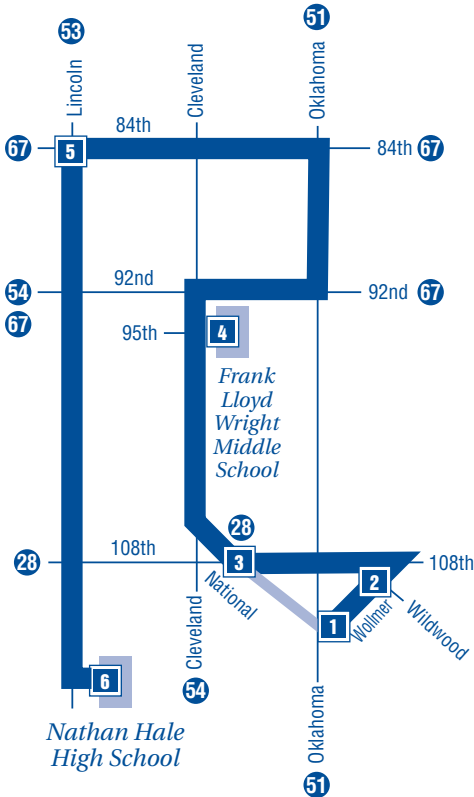

87

0 TIME POINT

0 CONNECTING ROUTE

PM ROUTING

Nathan Hale High School

Frank Lloyd Wright Middle School

87

Nathan Hale East

Effective Date:
August 29, 2016

Serving:

Nathan Hale High School
Frank Lloyd Wright Middle School

Service Hours:

Weekdays
AM and PM service
school days only

Help us save a tree and save paper, please only take **ONE** timetable. For the most up-to-date route, schedule and fare information, visit:

RideMCTS.com
414-344-6711

AM TO NATHAN HALE HIGH SCHOOL

Via Wollmer, 108th, National, Cleveland, 92nd, Oklahoma, 84th and Lincoln

Wollmer @ National	Wollmer @ Willowood	108th @ National	Frank Lloyd Wright	84th @ Lincoln	RR Nathan Hale
3022	3033	4151	8436	7365	7700
1	2	3	4	5	6
6:50	6:53	6:55	6:59	7:09	7:17

PM FROM NATHAN HALE HIGH SCHOOL

Via Lincoln, 84th, Oklahoma, 92nd, Cleveland, National and Wollmer

LV Nathan Hale	84th @ Lincoln	Frank Lloyd Wright	108th @ National	Wollmer @ Willowood	Wollmer @ National
7700	5266	7932	7372	3022	3033
6	5	4	3	2	1
3:10E	3:17	3:29	3:32	3:35	3:38