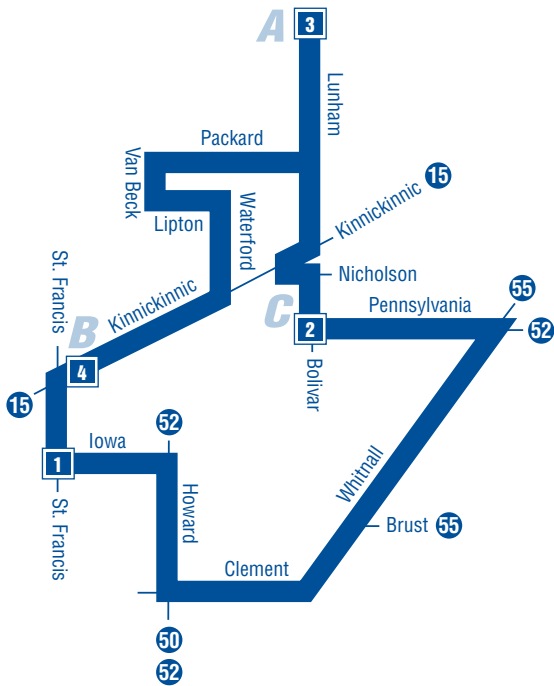

89

DESTINATIONS:

- 1** TIME POINT
- 0** CONNECTING ROUTE

- A** St. Francis High School
- B** Deer Creek Grade School
- C** Willow Glen Grade School

*AM service operates counterclockwise
PM service operates clockwise*

RideMCTS.com
414-344-6711

AM COUNTERCLOCKWISE TO ST. FRANCIS H.S.

Via Iowa, Howard, Clement, Whitnall, Pennsylvania, Bolivar, Nicholson, Kinnickinnic and Lunham

<i>LV St. Francis @ Iowa</i>	<i>LV Willow Glen Grade School</i>	<i>AP St. Francis High School</i>
1	2	3
6:44	6:55	7:02
7:13	7:24	7:31
7:50	8:01A	
3:30		3:42

AM COUNTERCLOCKWISE TO DEER CREEK & WILLOW GLEN

Via Lunham, Packard, Van Beck, Lipton, Waterford and Kinnickinnic

<i>LV St. Francis High School</i>	<i>LV St. Francis @ Iowa</i>
3	1
7:06B	7:13
7:38C	7:50

NOTES:**Boldface** times are PM.

A = Continues to Bolivar and Nicholson only.

B = Operates via Lunham, Kinnickinnic, St Francis.

C = Operates via Lunham, Packard, Van Beck, Lipton, Waterford, Kinnickinnic, St Francis.