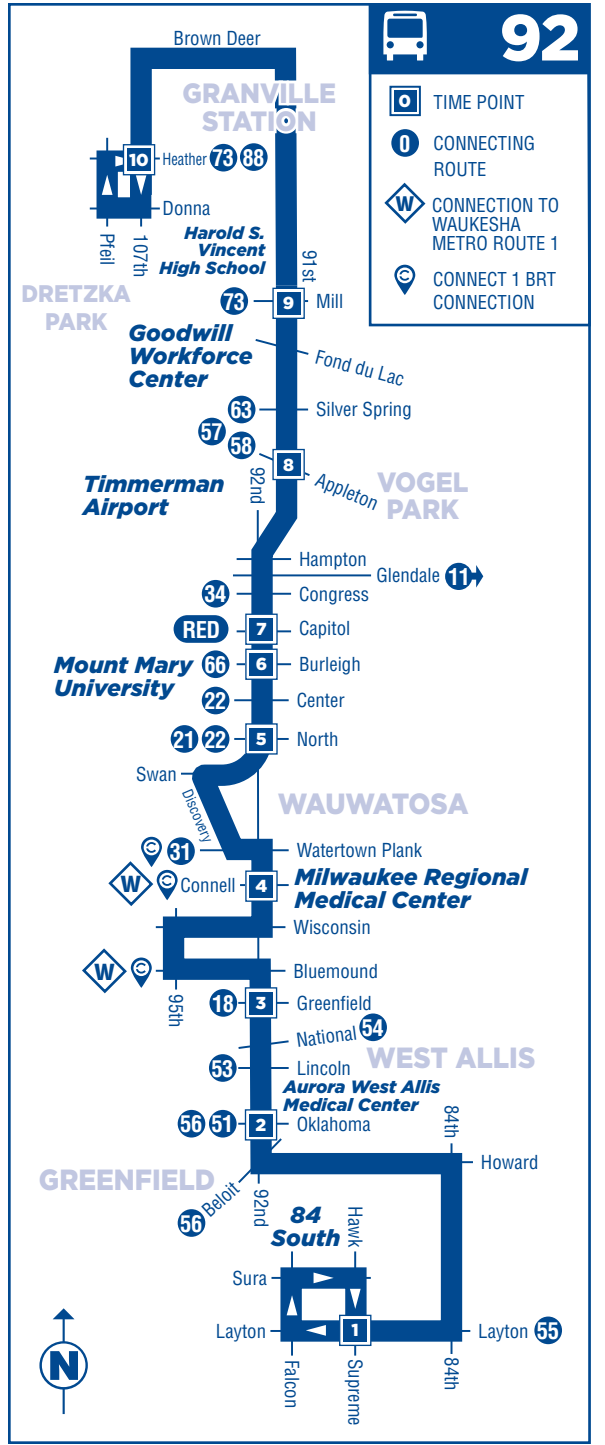

WisGo
A better way to pay.

Visit RideMCTS.com/WisGo

92

92ND STREET

SERVING:

- Dretzka Park
- Harold S. Vincent High School
- Goodwill Workforce Center
- Timmerman Airport
- Mount Mary University
- Milwaukee Regional Medical Center
- Aurora West Allis Medical Center
- 84 South