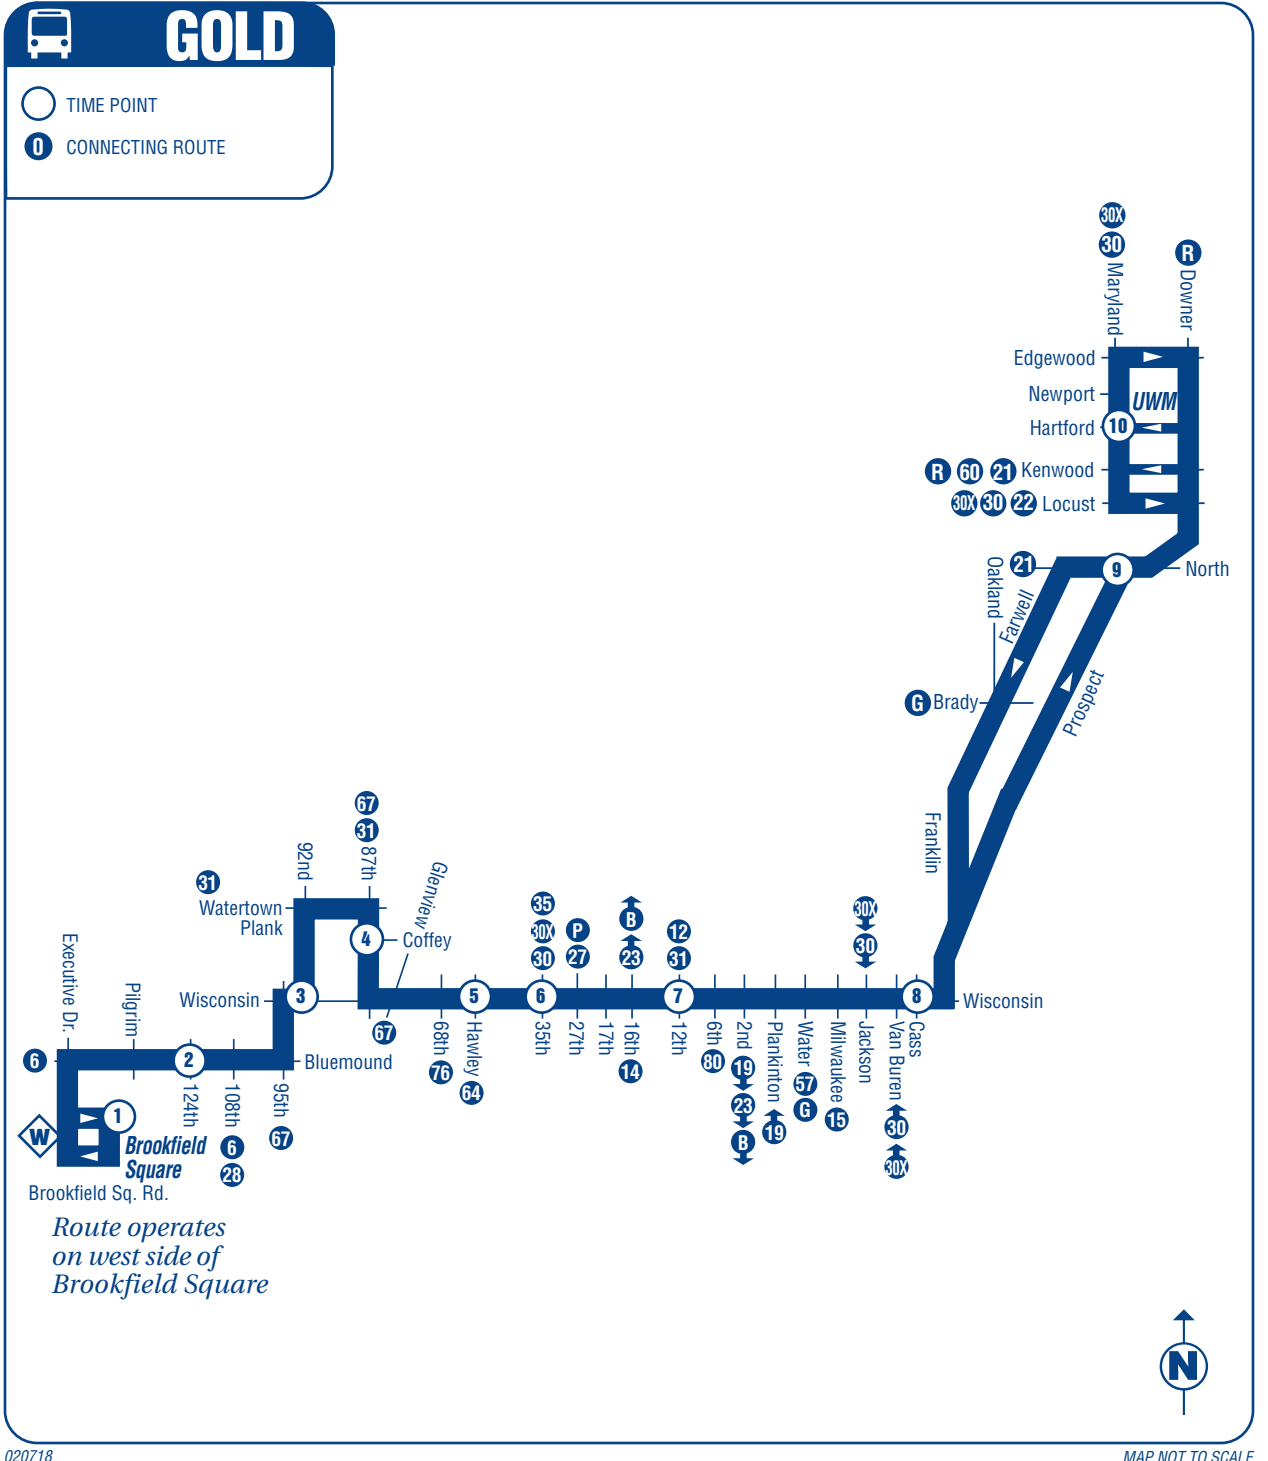

For more schedule and map information or detour updates:

Visit us on the web at: RideMCTS.com

Follow us on Twitter: @RideMCTS

Like us on Facebook: facebook.com/RideMCTS

Wisconsin Avenue – UWM

Effective Date: March 11, 2018

Major Bus Stops:

- Brookfield Square
- Bluemound @ 124th
- Wisconsin @ 92nd
- 87th @ Coffey
- Wisconsin @ Hawley
- Wisconsin @ 35th
- Wisconsin @ 12th
- Wisconsin @ Cass
- Prospect @ North
- Maryland @ Hartford

Service Hours:
Weekdays: 4:17 AM - 2:00 AM
Saturdays: 4:47 AM - 2:57 AM
Sundays/Holidays*: 5:18 AM - 1:56 AM

*The Sunday schedule also runs on the following holidays:
New Year's Day
Memorial Day
Fourth of July
Labor Day
Thanksgiving
Christmas

Help us save a tree and save paper, please only take ONE timetable. For the most up-to-date route, schedule and fare information, visit: **RideMCTS.com 414-344-6711**

Information subject to change without notice. ♻️ Please recycle

GOLDLINE		EASTBOUND					WEEKDAYS		
Brookfield Square	Bluemound @ 124th	Wisconsin @ 92nd	87th @ Coffey	Wisconsin @ Hawley	Wisconsin @ 35th	Wisconsin @ 12th	Wisconsin @ Cass	Prospect @ North	Maryland @ Hartford
540 ①	553 ②	2507 ③	2799 ④	585 ⑤	8422 ⑥	891 ⑦	7805 ⑧	4368 ⑨	2369 ⑩
4:17	4:23	4:28	4:37	4:42	4:51	4:59	5:06	5:13	
4:41	4:47	4:52	5:01	5:06	5:15	5:23	5:30	5:37	
5:04	5:10	5:15	5:24	5:29	5:38	5:46	5:53	6:00	
5:24	5:30	5:35	5:44	5:49	5:58	6:06	6:13	6:20	
5:36	5:44	5:50	5:55	6:04	6:18	6:26	6:33	6:40	
5:51	5:59	6:05	6:10	6:19	6:24	6:33	6:41	6:48	6:55
6:06	6:14	6:20	6:25	6:34	6:39	6:48	6:57	7:05	7:12
6:21	6:29	6:35	6:40	6:49	6:54	7:03	7:12	7:20	7:27
6:36	6:44	6:50	6:55	7:04	7:09	7:18	7:27	7:35	7:42
6:51	7:00	7:08	7:13	7:22	7:27	7:37	7:47	7:55	8:03
7:10	7:19	7:27	7:32	7:41	7:46	7:56	8:06	8:14	8:22
7:25	7:34	7:42	7:47	7:56	8:01	8:11	8:21	8:29	8:37
7:40	7:49	7:57	8:02	8:11	8:16	8:26	8:36	8:44	8:52
7:55	8:04	8:12	8:17	8:26	8:31	8:41	8:52	9:00	9:08
8:10	8:19	8:27	8:32	8:41	8:46	8:56	9:07	9:15	9:23
8:25	8:34	8:42	8:47	8:56	9:01	9:11	9:22	9:30	9:38
8:40	8:49	8:57	9:02	9:11	9:16	9:26	9:37	9:45	9:53
8:55	9:04	9:12	9:17	9:26	9:31	9:41	9:52	10:00	10:08
9:10	9:19	9:27	9:32	9:41	9:46	9:56	10:07	10:15	10:23
9:25	9:34	9:42	9:47	9:56	10:01	10:11	10:22	10:30	10:38
9:40	9:49	9:57	10:02	10:11	10:16	10:26	10:37	10:45	10:53
9:55	10:04	10:12	10:17	10:26	10:31	10:41	10:52	11:00	11:08
10:10	10:19	10:27	10:32	10:41	10:46	10:56	11:07	11:15	11:23
10:25	10:34	10:42	10:47	10:56	11:01	11:11	11:22	11:30	11:38
10:40	10:49	10:57	11:02	11:11	11:16	11:26	11:37	11:45	11:53
10:55	11:04	11:12	11:17	11:26	11:31	11:41	11:52	12:00	12:08
11:10	11:19	11:27	11:32	11:41	11:46	11:56	12:07	12:15	12:23
11:25	11:34	11:42	11:47	11:56	12:01	12:11	12:22	12:30	12:38
11:40	11:49	11:57	12:02	12:11	12:16	12:26	12:37	12:45	12:53
11:55	12:04	12:12	12:17	12:26	12:31	12:41	12:52	1:00	1:08
12:10	12:19	12:27	12:32	12:41	12:46	12:56	1:07	1:15	1:23
12:25	12:34	12:42	12:47	12:56	1:01	1:11	1:22	1:30	1:38
12:40	12:49	12:57	1:02	1:11	1:16	1:26	1:37	1:45	1:53
12:55	1:04	1:12	1:17	1:26	1:31	1:41	1:52	2:00	2:08
1:10	1:19	1:27	1:32	1:41	1:46	1:56	2:07	2:15	2:23
1:26	1:35	1:43	1:48	1:57	2:02	2:12	2:23	2:31	2:39
1:39	1:49	1:58	2:03	2:13	2:18	2:28	2:39	2:47	2:55
1:54	2:04	2:13	2:18	2:28	2:33	2:43	2:54	3:02	3:10
2:10	2:20	2:29	2:34	2:44	2:49	2:59	3:10	3:18	3:26
2:25	2:35	2:44	2:49	2:59	3:04	3:14	3:25	3:33	3:41
2:40	2:50	2:59	3:04	3:14	3:19	3:29	3:40	3:48	3:56
2:55	3:05	3:14	3:19	3:29	3:34	3:44	3:55	4:03	4:11
3:10	3:20	3:29	3:34	3:44	3:49	3:59	4:10	4:18	4:26
3:25	3:35	3:44	3:49	3:59	4:04	4:14	4:25	4:33	4:41
3:41	3:51	4:00	4:05	4:15	4:20	4:30	4:41	4:49	4:57
3:57	4:07	4:16	4:21	4:31	4:36	4:46	4:57	5:05	5:13
4:13	4:23	4:32	4:37	4:47	4:52	5:02	5:13	5:21	5:29
4:29	4:39	4:48	4:53	5:03	5:08	5:18	5:29	5:37	5:45
4:45	4:55	5:04	5:09	5:19	5:24	5:34	5:45	5:53	6:01
5:01	5:11	5:20	5:25	5:34	5:39	5:49	6:00	6:09	6:17
5:16	5:26	5:35	5:40	5:49	5:54	6:04	6:15	6:24	6:32
5:31	5:41	5:50	5:55	6:04	6:09	6:19	6:30	6:39	6:47
5:46	5:56	6:05	6:10	6:19	6:24	6:34	6:45	6:54	7:02
6:02	6:12	6:21	6:26	6:35	6:40	6:50	7:01	7:10	7:18
6:18	6:28	6:37	6:42	6:51	6:56	7:06	7:17	7:26	7:34
6:38	6:47	6:54	6:58	7:07	7:12	7:21	7:30	7:38	7:45
6:54	7:03	7:10	7:14	7:23	7:28	7:37	7:46	7:54	8:01
7:10	7:19	7:26	7:30	7:39	7:44	7:53	8:02	8:10	8:17
7:26	7:35	7:42	7:46	7:55	8:00	8:09	8:18	8:26	8:33
7:42	7:51	7:58	8:02	8:11	8:16	8:25	8:34	8:42	8:49
8:14	8:23	8:30	8:34	8:43	8:48	8:57	9:06	9:14	9:21
8:46	8:55	9:02	9:06	9:15	9:20	9:29	9:38	9:46	9:53
9:17	9:26	9:33	9:37	9:46	9:51	10:00	10:09	10:17	10:24
9:48	9:57	10:04	10:08	10:17	10:22	10:31	10:40	10:48	10:55
10:19	10:28	10:35	10:39	10:48	10:53	11:02	11:11	11:19	11:26
10:52	11:01	11:07	11:11	11:19	11:24	11:33	11:42	11:49	11:56
11:23	11:32	11:38	11:42	11:50	11:55	12:04	12:13	12:20	12:27
11:54	12:03	12:09	12:13	12:21	12:26	12:35	12:44	12:51	12:58
12:25	12:34	12:40	12:44	12:52	12:57	1:06	1:15	1:22	1:29
1:01	1:10	1:16	1:20	1:28	1:33	1:42	1:51	1:58	2:05
①	②	③	④	⑤	⑥	⑦	⑧	⑨	⑩
Brookfield Square	Bluemound @ 124th	Wisconsin @ 92nd	87th @ Coffey	Wisconsin @ Hawley	Wisconsin @ 35th	Wisconsin @ 12th	Wisconsin @ Cass	Prospect @ North	Maryland @ Hartford