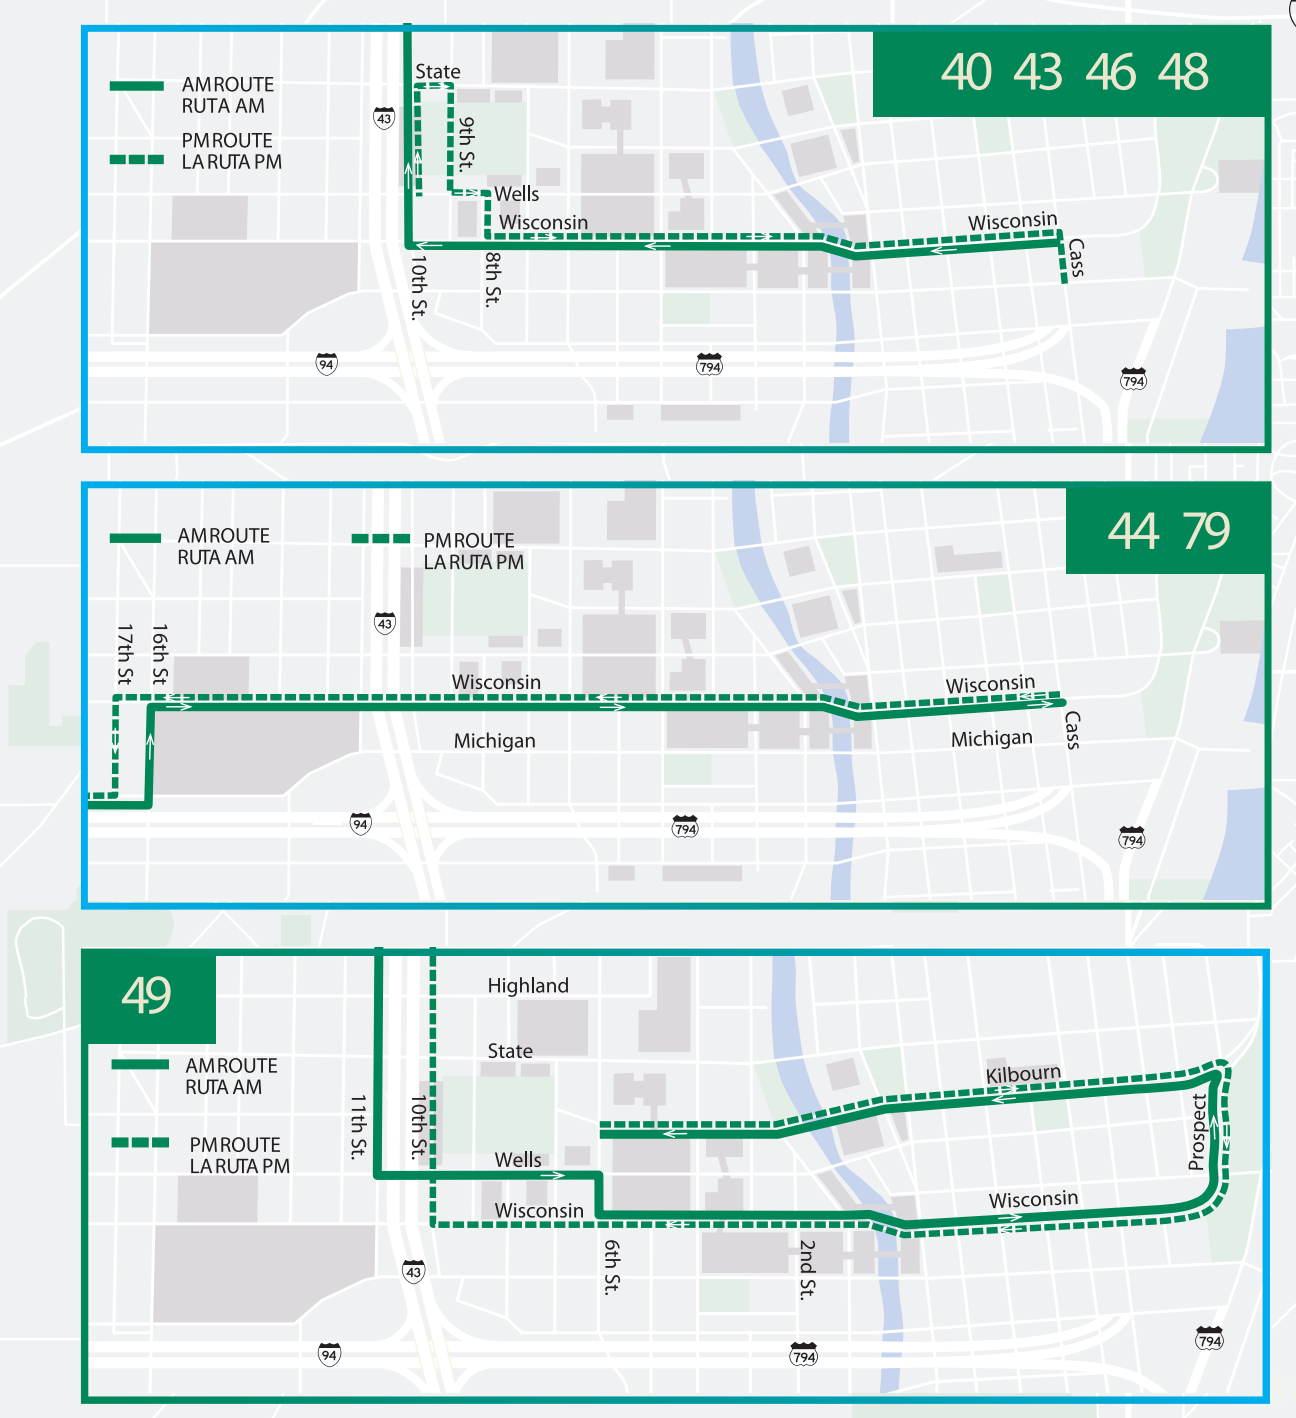

Downtown Flyer Routing

Portion of flyer routes shown is where riders will find bus stops approximately every three blocks. Routing into and from Downtown is subject to change without notice.