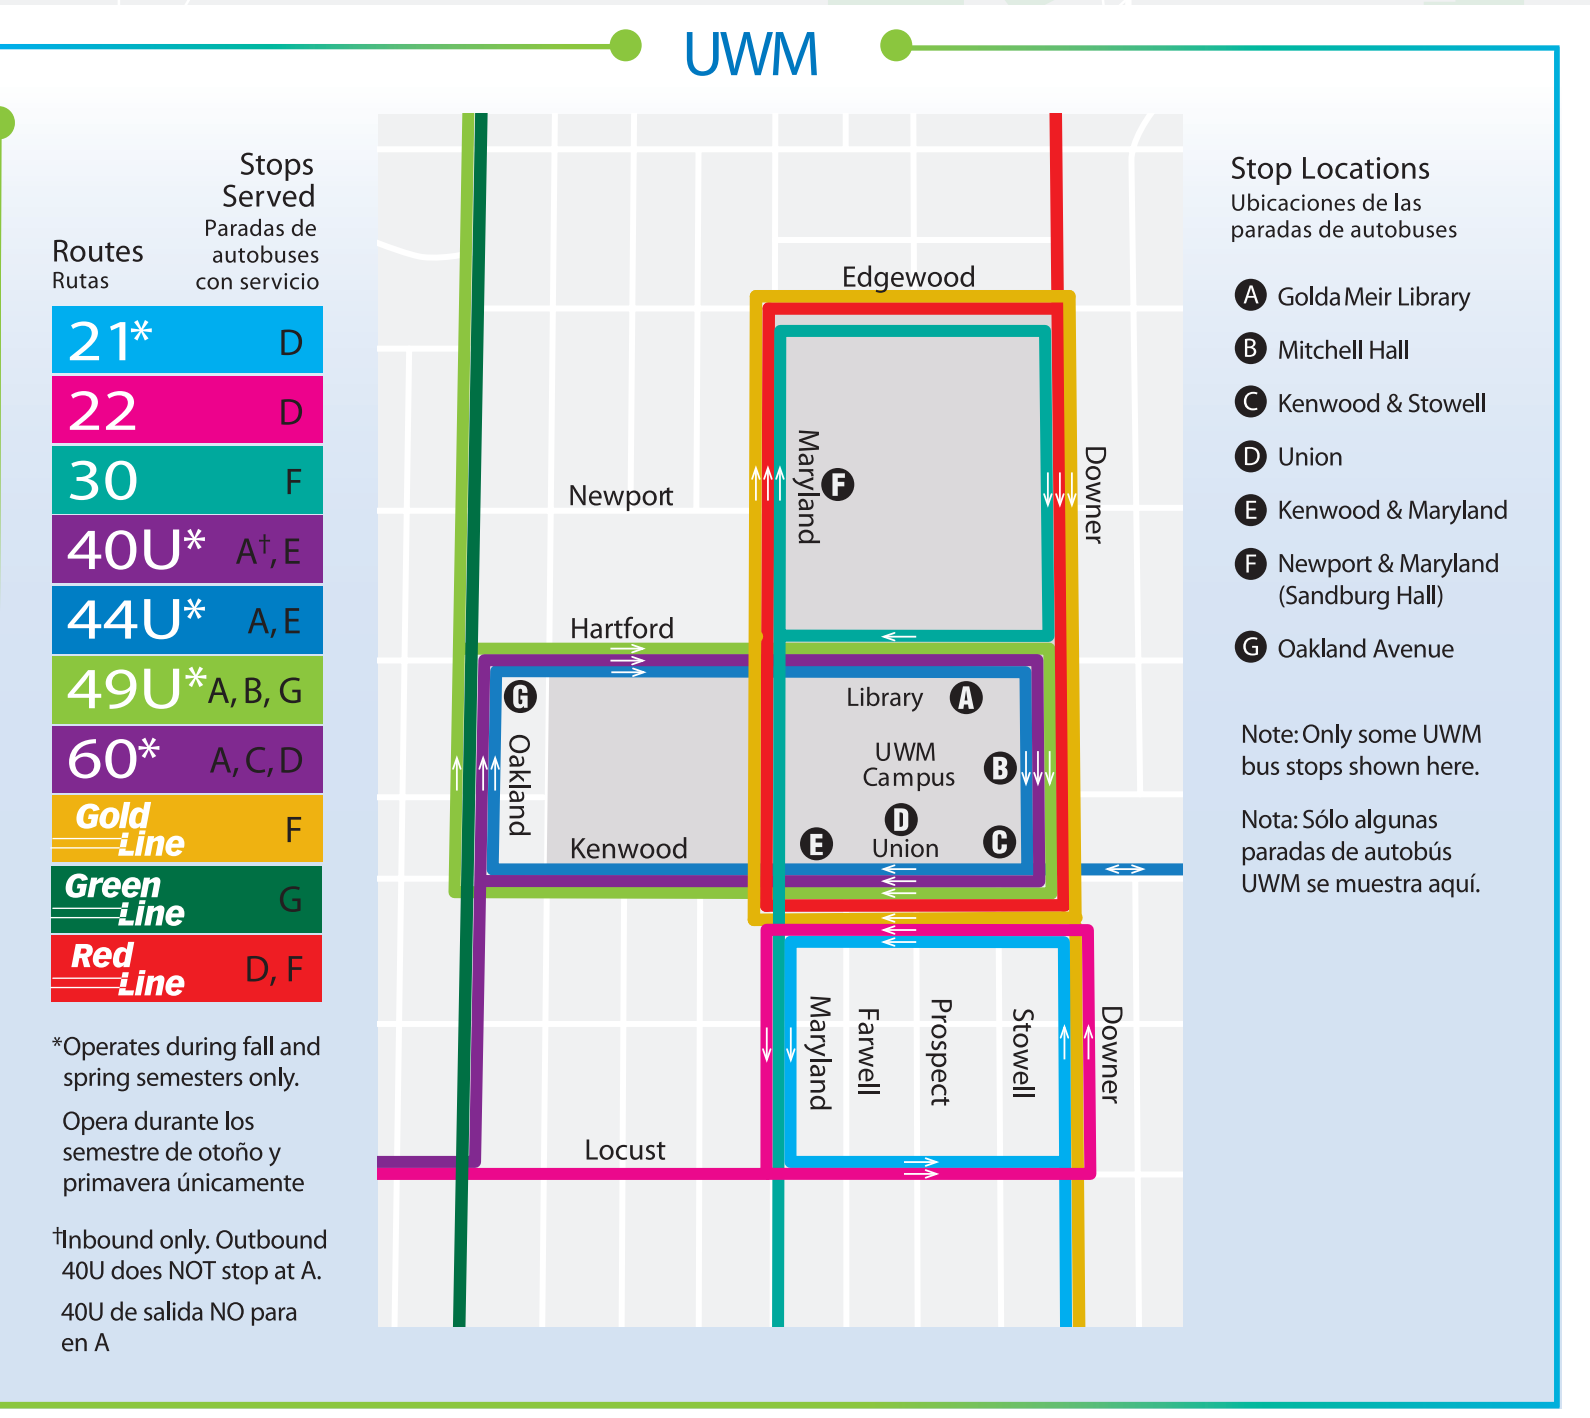

Downtown Flyer Routing

Portion of flyer routes shown is where riders will find bus stops approximately every three blocks. Routing into and from Downtown is subject to change without notice.