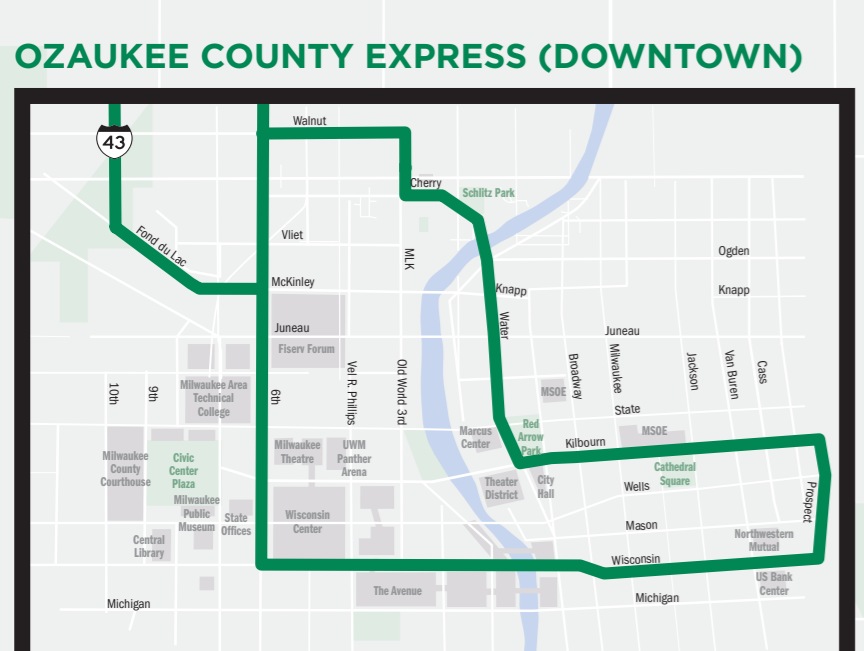

MCTS NEXT
 This map is effective **June 6, 2021** through **August 23, 2021**. It includes changes that were part of phases one and two of MCTS NEXT. A new version of this map will be published in **Fall 2021**.

DOWNTOWN FLYER ROUTING

Portion of flyer routes shown is where riders will find bus stops approximately every three blocks. Routing info and from Downtown is subject to change without notice.

Ruta para pasajeros que Viajan al centro de la ciudad: la parte de las rutas para pasajeros que se muestra es dónde estos podrán encontrar las paradas de autobuses, aproximadamente cada tres cuadras. La ruta dentro y desde el centro de la ciudad está sujeta a cambios sin previo aviso.

Loomis Flyer

South Shore Flyer

Brown Deer - Bayshore Flyer

Brown Deer UBUS

Oklahoma Avenue

Clement - Pennsylvania

Lincoln Avenue

Mitchell - Burnham

Port Washington Rd.

N. 60th - S. 70th

Menomonee Falls Flyer

6th Street

Amazon - Oak Creek

Brown Deer Road

House of Correction

Ozaukee County Express